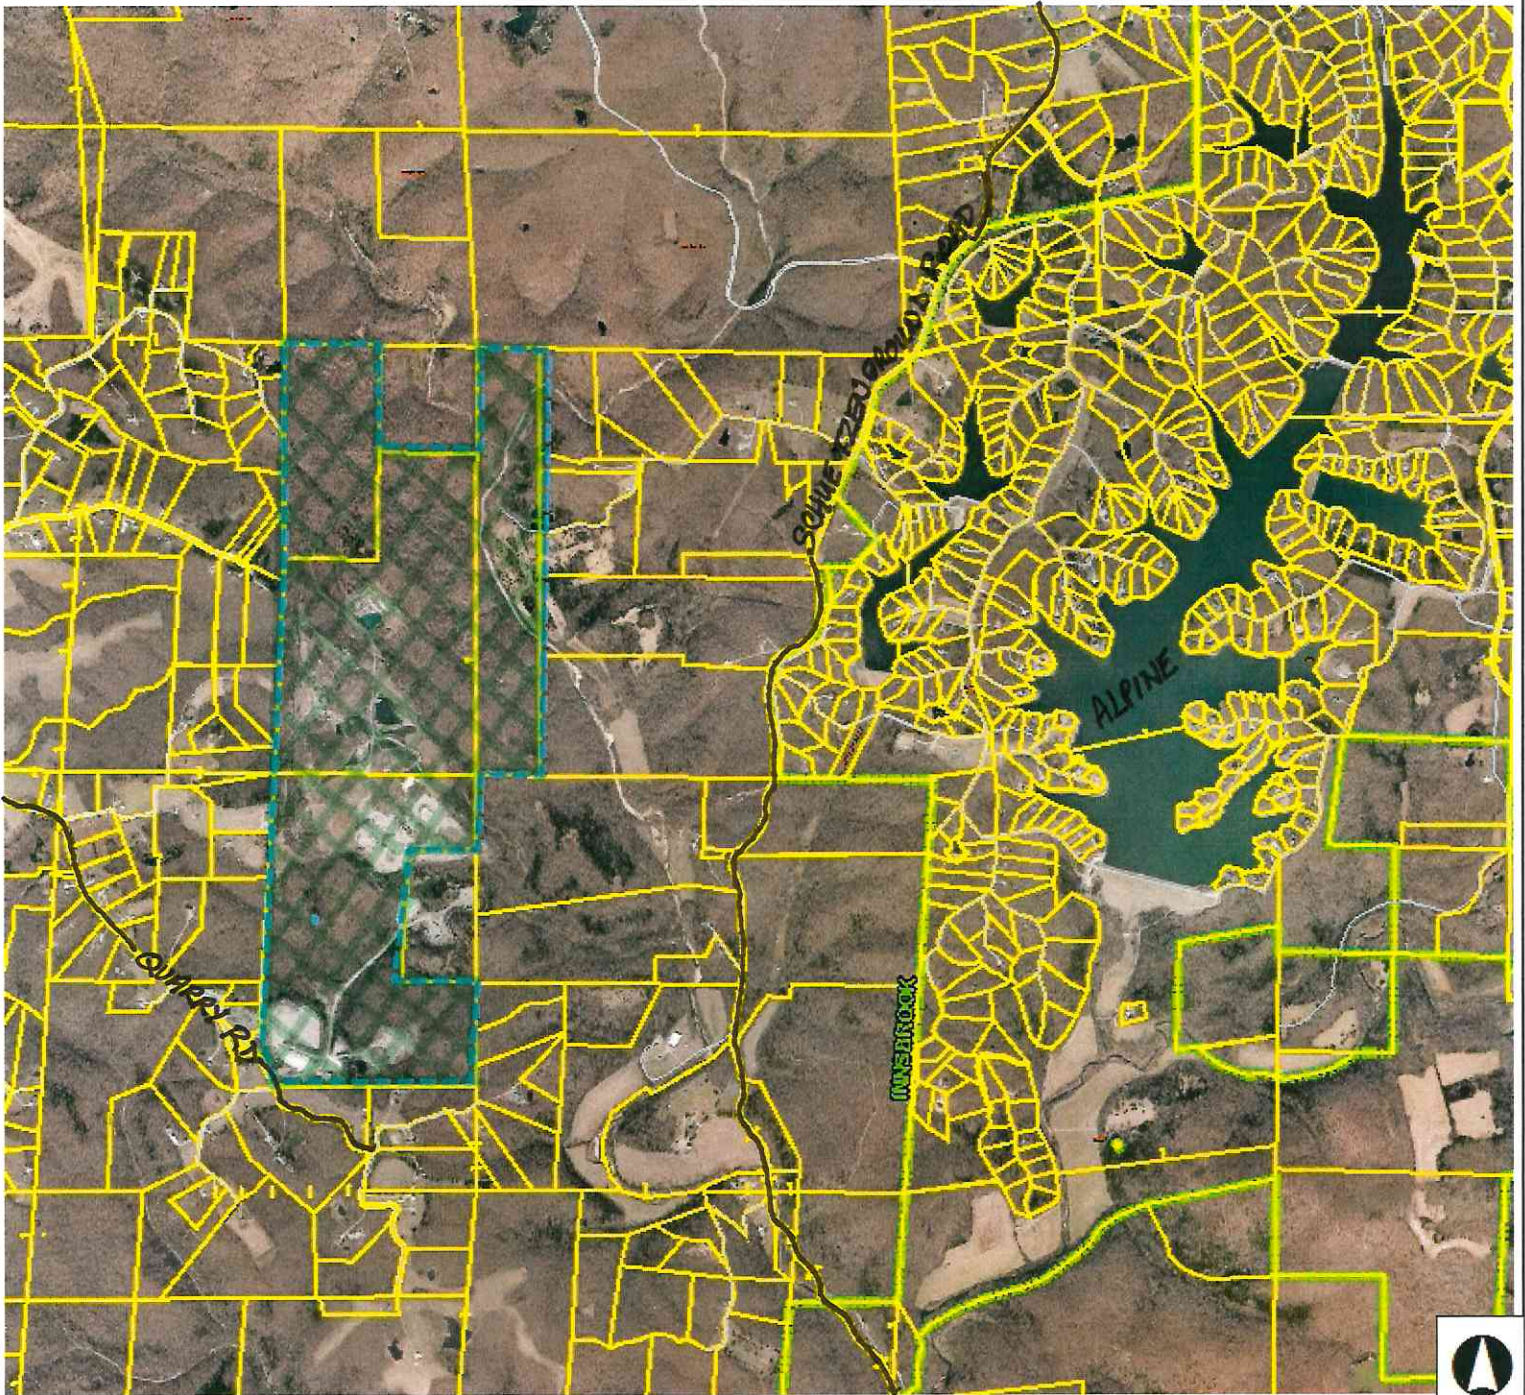

Warren County, MO

Legend

- Road
 - <all other values>
 - Interstate
 - Numbered State Highway
 - Lettered State Highway
- Railroad
- Parcel
- DASHED LAND HOOK
- SOLID LAND HOOK
- County Boundary
- PROPOSED AREA

Notes

This Cadastral Map is for informational purposes only. It does not purport to represent a property boundary survey of the parcels shown and shall not be used for conveyances or the establishment of property boundaries.

THIS MAP IS NOT TO BE USED FOR NAVIGATION

4,499.4 0 2,249.71 4,499.4 Feet