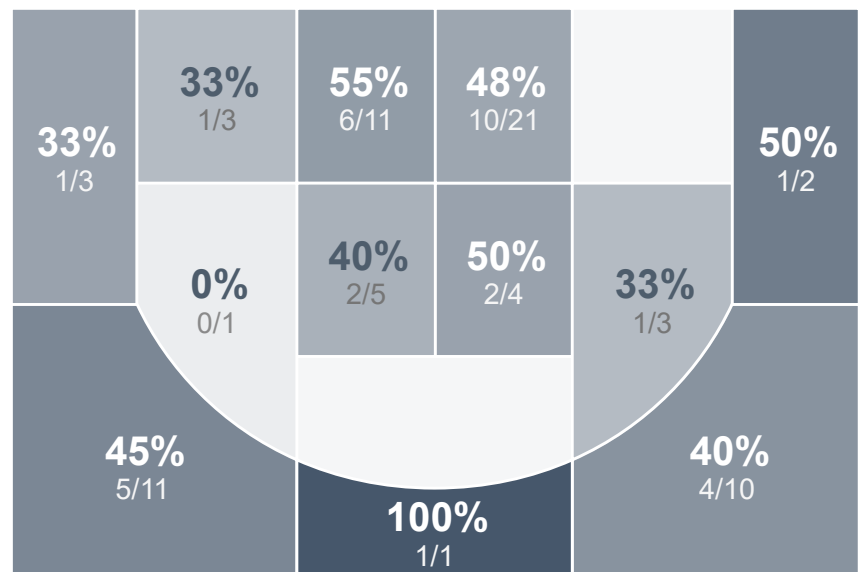

Bismarck High School