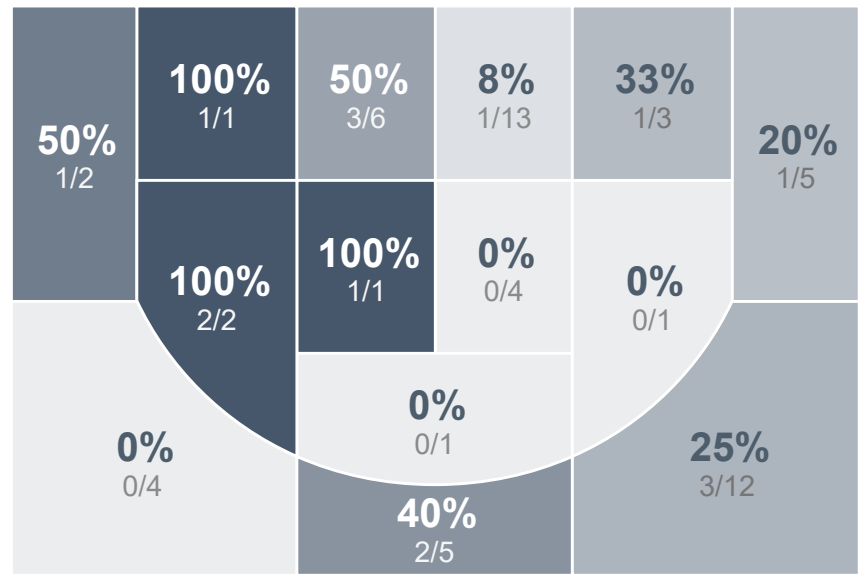

Girls Varsity Basketball