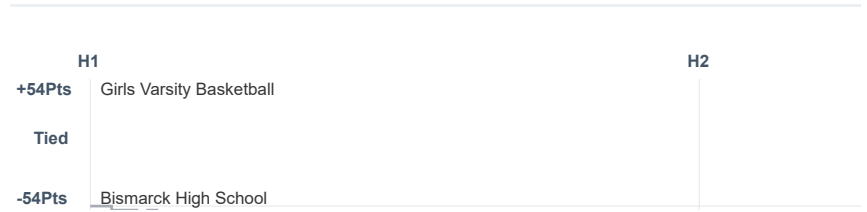

Box Score Report

TMHS vs Bismarck - Feb 17, 2022 - L 44-89

Period Stats

Team	1	2	Final
TMHS	20	24	44
BHS	61	28	89

Run Graph

Team Stats

	TMHS	BHS
Field Goal %	26.7%	45.3%
Effective Field Goal %	32.5%	53.3%
2FG Made/Attempted	9/32	22/48
2FG%	28.1%	45.8%
3FG Made/Attempted	7/28	12/27
3FG%	25.0%	44.4%
FT Made/Attempted	5/10	9/16
Free Throw Percentage	50.0%	56.3%
Points Per Possession	0.55	1.12
Transition Points	4	21
Points Off Turnovers	4	29
Second Chance Points	5	14
Points in the Paint	10	40
Offensive Rebounds	10	14
Defense Rebounds	29	33
Assists	11	18
Deflections	2	13
Steals	5	17
Blocks	0	3
Turnovers	25	11
Personal Fouls	17	9
Charges Taken	0	0