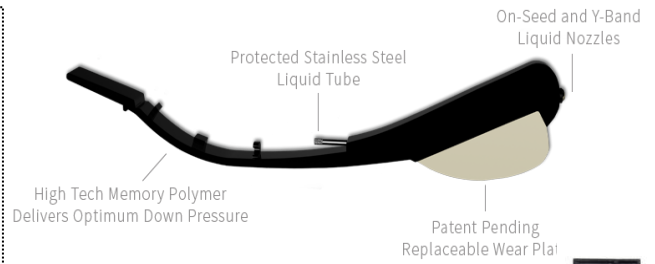

flo-rite

seed firmers

KEY FEATURES:

- MEMORY POLYMER
- LOWER REPLACEMENT COST
- OPTIMUM SEED PLACEMENT
- FARMER DESIGNED

| PART # | APPLICATION | TAIL STYLE | PRICE EA. |
|-----------|--------------------|-------------|---------------|
| FR200 | TAIL W/ WEAR PLATE | STANDARD | \$ 36.00 SALE |
| FR210 | TAIL ONLY | LOW PROFILE | \$ 36.00 SALE |
| FR100 | SEED TUBE MOUNT | STANDARD | \$ 36.00 SALE |
| FR500/200 | UNIV. JD,KZ,WH. | STANDARD | \$ 51.00 SALE |
| FR600/200 | JD7000/ KINZE | STANDARD | \$ 51.00 SALE |
| FR550/200 | JD ME5 | STANDARD | \$ 76.00 SALE |
| FR650/200 | KZ 4900 | STANDARD | \$ 76.00 SALE |
| FR350 | REPLACEMENT WEDGE | STANDARD | \$ 8.00 SALE |
| FR425 | CASE IH 900+ | LOW PROFILE | \$ 36.00 SALE |
| DF410T | GP/TYE/JD DRILLS | LOW PROFILE | \$ 36.00 SALE |
| DF420W | GP/TYE/JD DRILLS | STANDARD | \$ 36.00 SALE |
| FR400 | REMOVAL TOOL | STANDARD | \$ 89.95 SALE |