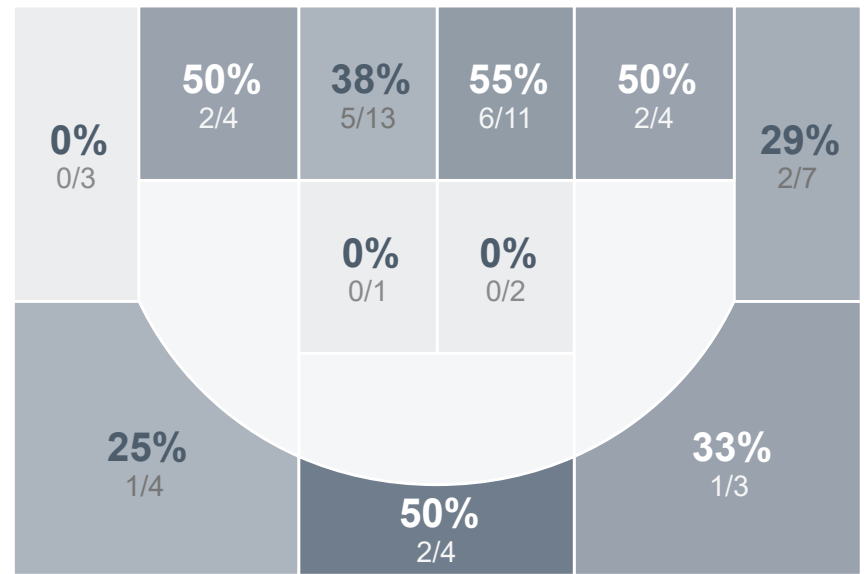

Box Score Report

SMCHS vs Minot - Dec 17, 2019 - W 55-50

Period Stats

Team	1	2	Final
SMCHS	24	31	55
MHS	31	19	50

Team Stats

	SMCHS	MHS
Field Goal %	37.5%	34.5%
Effective Field Goal %	42.9%	38.8%
2FG Made/Attempted	15/35	15/42
2FG%	42.9%	35.7%
3FG Made/Attempted	6/21	5/16
3FG%	28.6%	31.3%
FT Made/Attempted	7/15	5/13
Free Throw Percentage	46.7%	38.5%
Points Per Possession	0.78	0.70
Transition Points	4	14
Points Off Turnovers	11	14
Second Chance Points	5	2
Points in the Paint	22	14
Offensive Rebounds	11	11
Defense Rebounds	27	26
Assists	10	17
Deflections	4	4
Steals	9	8
Blocks	4	2
Turnovers	18	18
Personal Fouls	18	18
Charges Taken	0	0

Run Graph

	H1	H2
+12Pts	St. Mary's Saints Girls Basketball	
Tied		
-12Pts	Minot High School	

St. Mary's Saints Girls Basketball