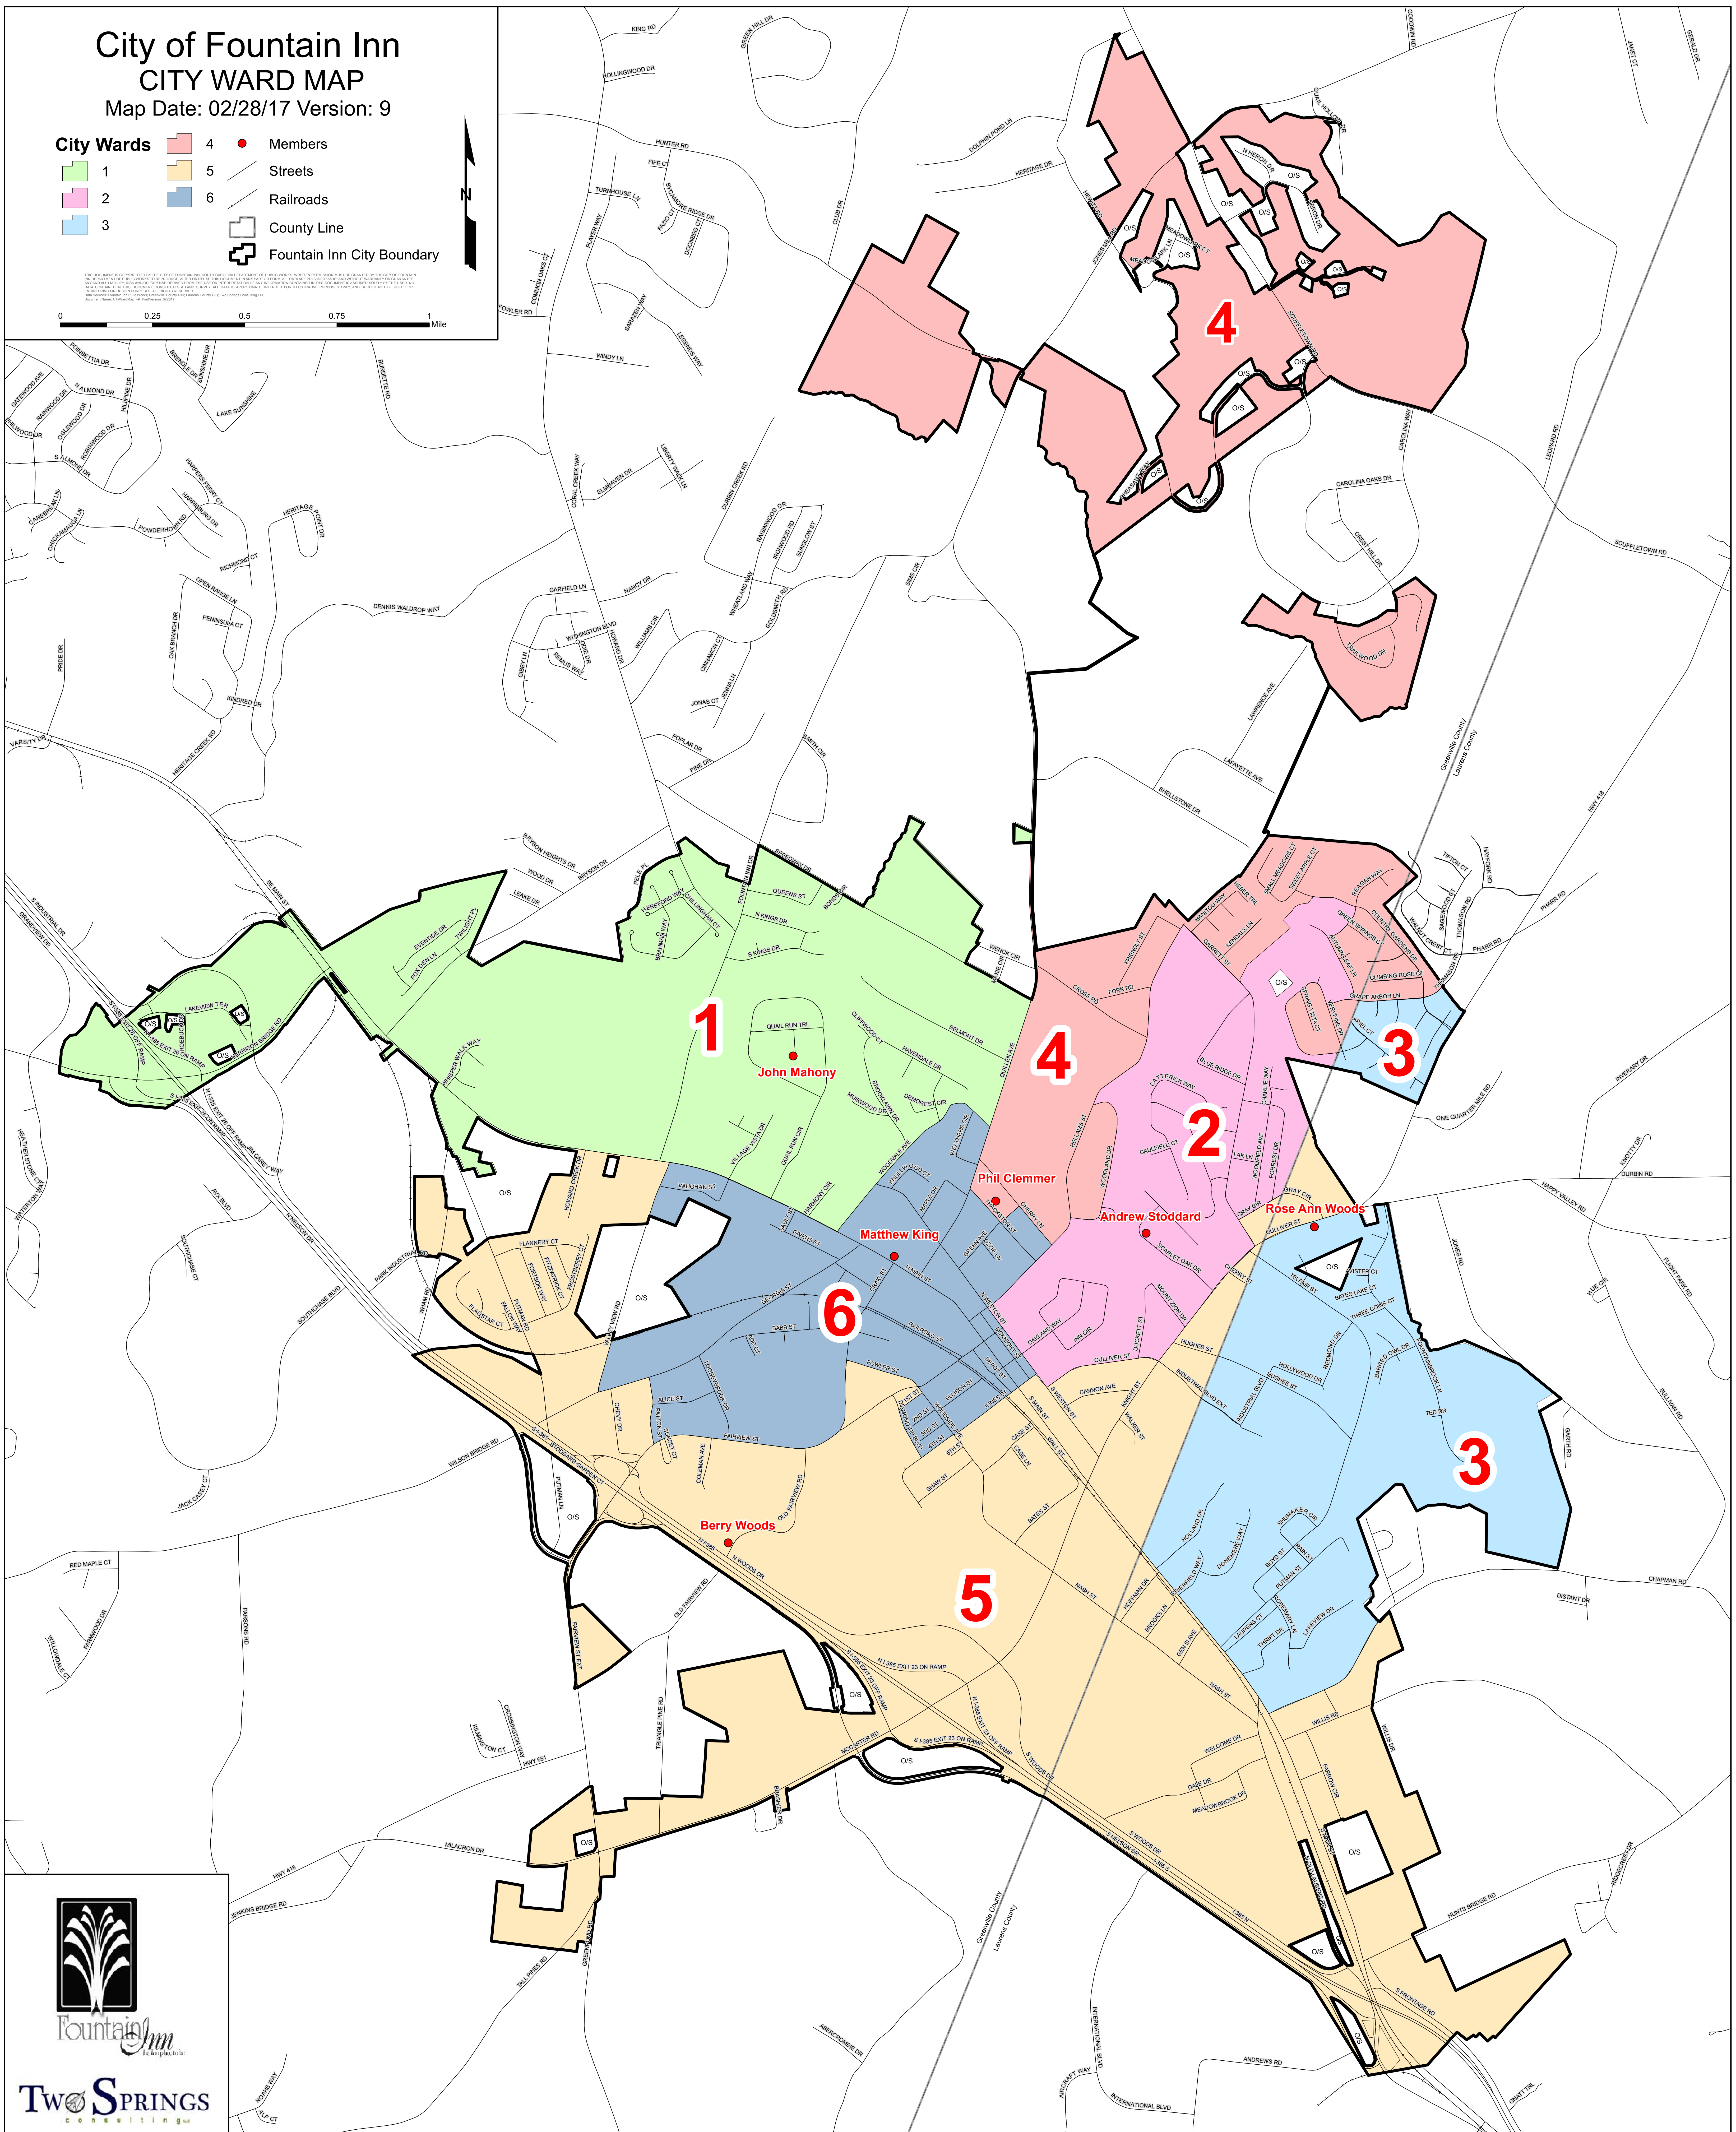

# City of Fountain Inn CITY WARD MAP

Map Date: 02/28/17 Version: 9

- City Wards**
- 1 (Green)
  - 2 (Pink)
  - 3 (Blue)
  - 4 (Red)
  - 5 (Orange)
  - 6 (Dark Blue)
- Members**
- Members
  - Streets
  - Railroads
  - County Line
  - ⊕ Fountain Inn City Boundary

Fountain Inn

Two Springs consulting