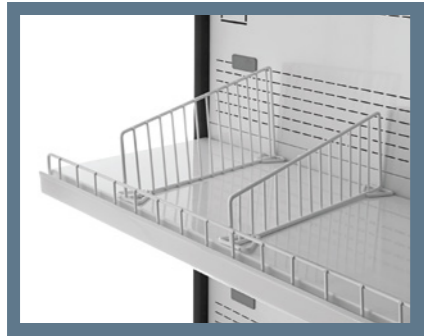

WIRE PRODUCT DIVIDER