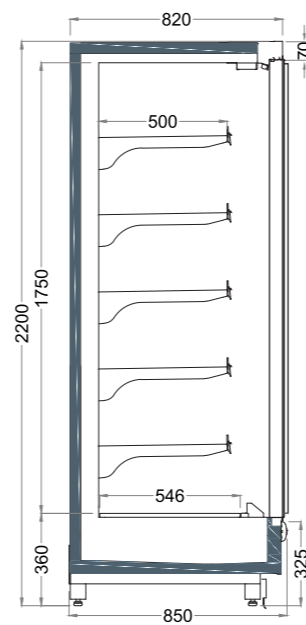

DOUBLE GLAZED SLIDING DOORS