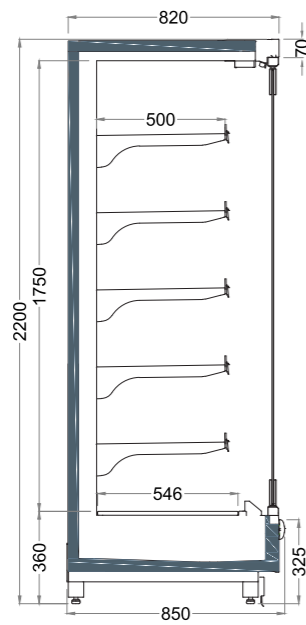

DOUBLE GLAZED HINGED DOORS