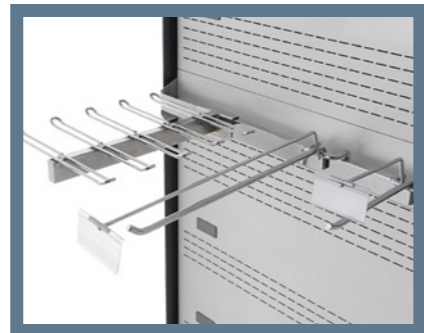

WIRE BASKET

HOOK BAR

NIGHT BLIND

MIRROR (FV & MT)

ADJUSTABLE SHELF BRACKET

PANAROMIC SIDE PANEL

INTERMEDIATE SIDE PANEL

MIRRORED SIDE PANEL