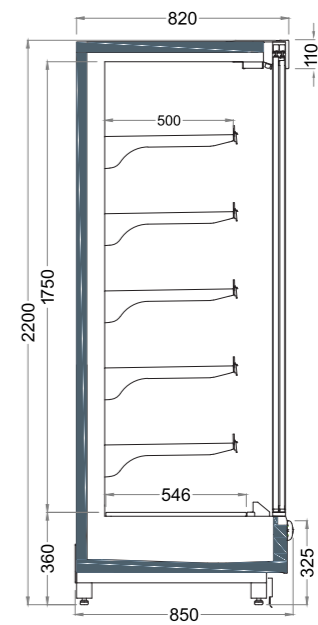

SINGLE GLASS DOORS

DOUBLE GLAZED HINGED DOORS

DOUBLE GLAZED SLIDING DOORS