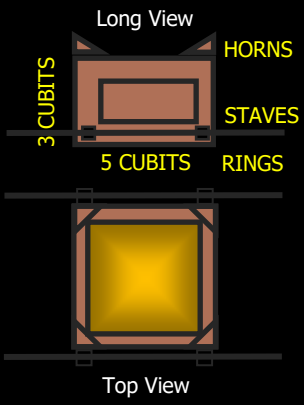

THE TEMPLE MAN

BASED ON THE ANTHROPOMORPHIC ATTRIBUTES OF THE HUMAN MALE FORM

METALS OF THE MAN

HOUSE OF YHVH
PHI RATIO PROPORTIONS
Jerusalem, Israel

AntiChrist
MERCY SEAT

ARK OF THE COVENANT
(Ark's design by Wyatt's eyewitness)

TURBAN

HEAD

NECK

TORSO

ABDAMON

TESTICLES

LEGS

FEET