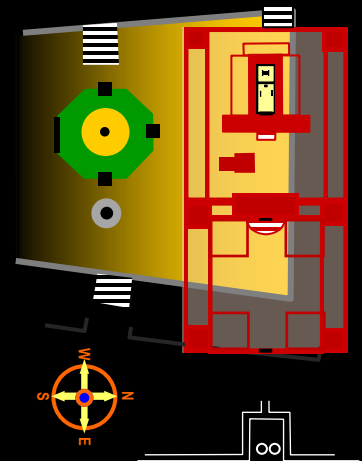

BRONZE

BOAZ

JACHIN

DOME OF THE ROCK 3rd TEMPLE

3rd TEMPLE POSSIBLE LAYOUT

ALTAR OF SACRIFICE

DEC 10, 2018

3RD TEMPLE?

3-4 Year-Old Red Heifer
2018 + 4 Year Window

ALTAR

Tony Badillo
TempleSecrets.info

2022?

© Composition & Some Graphics by
LUIS B. VEGA
vegapost@hotmail.com
PostScripts.org
FOR ILLUSTRATION PURPOSES ONLY

MAIN SOURCES
TempleSecrets.info
Wikipedia.com