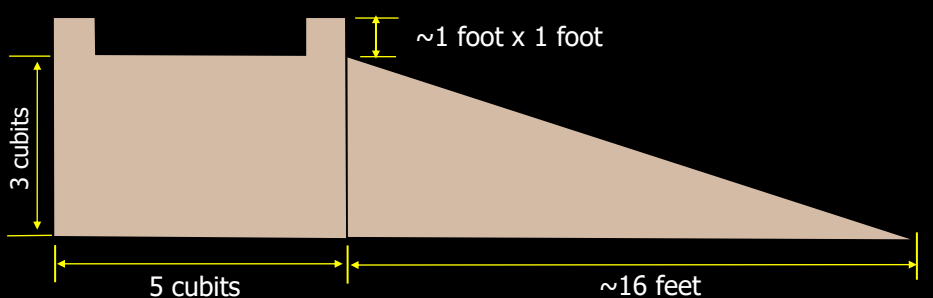

ALTAR OF SACRIFICE

DEC 10, 2018

3RD TEMPLE?

3-4 Year-Old Red Heifer
2018 + 4 Year Window

ALTAR

Tony Badillo
TempleSecrets.info

2022?