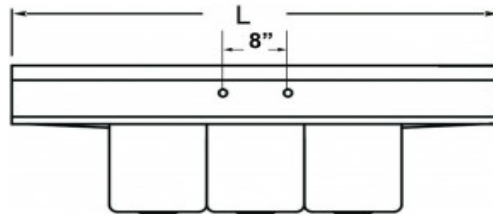

Wicketts Stainless

SPECIFICATION

Stainless Steel 3- TUB-2DB
Drop In Sink

Marine Edge Drop-In Wall
Mount Three Compartment Sink

- * All Made Of Stainless Steel
- * Extra Welded Under Tubs
- * Drop In W/ Wall Mount Faucet
- * Strainers Included

Product Number	Ga	Description	Bowl Size (Inch)			Overall Size (Inch)		
			W	L	D	W	L	H
WH 12123DWN	18	DROP IN	12	12	12	18 1/2	60	19.75
WH 12163DWN	18	DROP IN	14	12	12	20	60	20

Wicketts Stainless, LLC. 2618
San Miguel Dr. Bldg. # 376
Newport Beach, CA 92660
Tel: 951-858-2548
Fax: 951-638-9059
sales@wickettsstainless.com
www.wickettsstainless.com