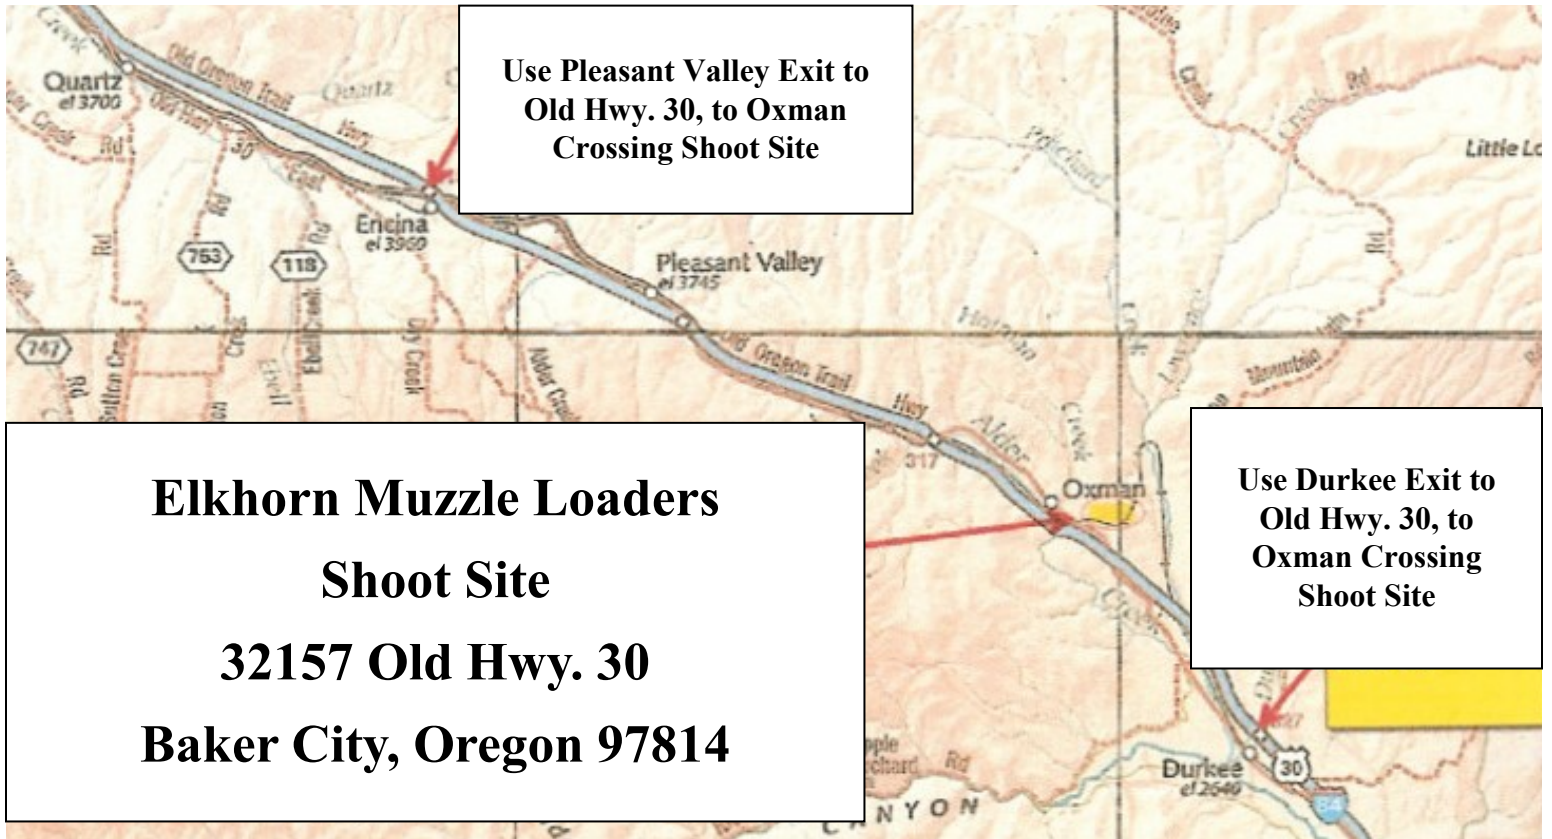

BAKBEV@GMAIL.COM

**Located 20 miles Southeast of Baker City,
between Baker City and Durkee, Oregon on old Hwy. 30
Take the Pleasant Valley Exit (if traveling East)
or Durkee Exit (if traveling West) on I-84
Look for the Elkhorn Muzzle Loaders sign.**

**Turn north from Hwy. 30,
follow dirt road for one mile to the camp site.**

You can't miss it!

Road is good for trailers, motorhomes, horses and shanks' mare.

This is a dry camp. Bring your own water & firewood.