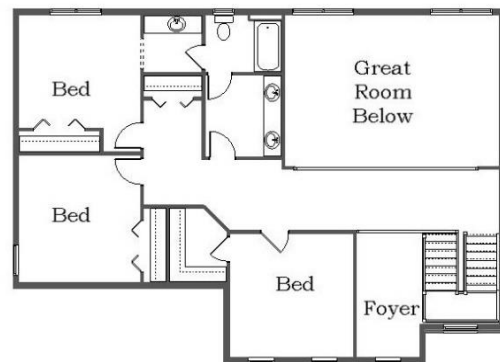

Your Land Your Style Your Home Your Way
Design + Build = Your Best Value

Pinehurst
2850 Sq.Ft.

Copyright © 2020 Kraus Design Build
All Rights Reserved

The **Kraus** Company
DESIGN BUILD

248-972-5549

Setting the New Standard