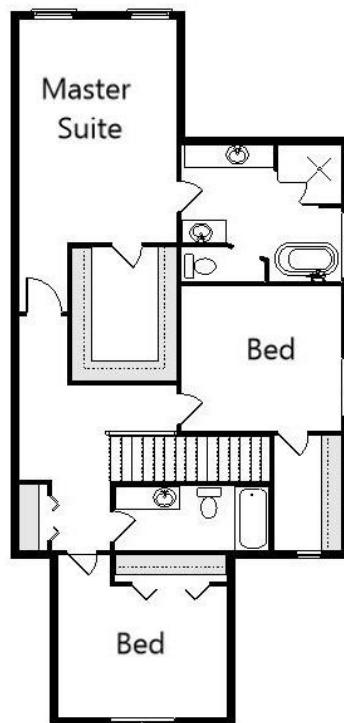

Your Land Your Style Your Home Your Way

Design + Build = Your Best Value

**In-Town 4018 FE**  
**1985 Sq.Ft**

Copyright © 2018 Kraus Design  
All Rights Reserved

**KRAUS**  
**DESIGN + BUILD**  
248-972-5549