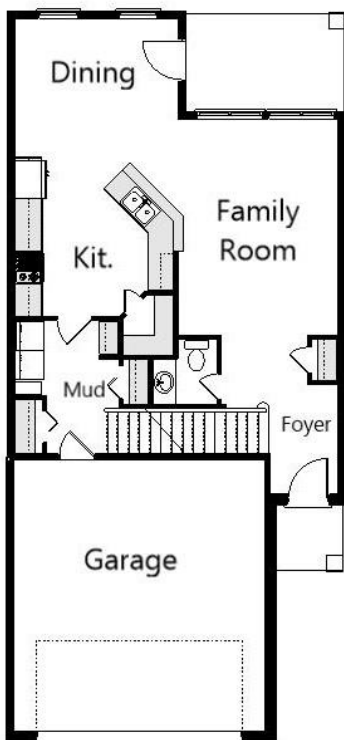

Your Land Your Style Your Home Your Way

Design + Build = Your Best Value

**In-Town 4018 FE**  
**1985 Sq.Ft**

Copyright © 2018 Kraus Design  
All Rights Reserved

**KRAUS**  
**DESIGN + BUILD**  
248-972-5549