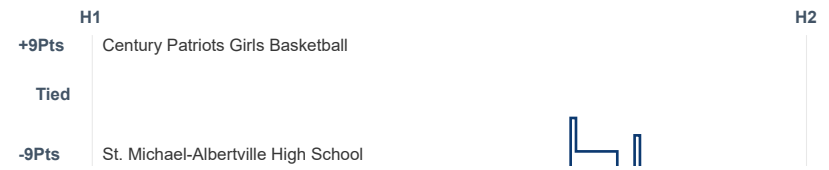

Box Score Report

CHS @ SMHS - Dec 3, 2022 - L 70-72

Period Stats

Team	1	2	Final
CHS	35	35	70
SMHS	37	35	72

Team Stats

	CHS	SMHS
Field Goal %	35.7%	42.9%
Effective Field Goal %	44.6%	48.2%
2FG Made/Attempted	10/31	18/34
2FG%	32.3%	52.9%
3FG Made/Attempted	10/25	6/22
3FG%	40.0%	27.3%
FT Made/Attempted	20/22	18/32
Free Throw Percentage	90.9%	56.3%
Points Per Possession	0.99	1.07
Transition Points	4	12
Points Off Turnovers	9	24
Second Chance Points	9	7
Points in the Paint	18	30
Offensive Rebounds	15	13
Defense Rebounds	24	22
Assists	10	13
Deflections	7	15
Steals	5	9
Blocks	2	3
Turnovers	19	9
Personal Fouls	21	18
Charges Taken	0	0

Run Graph

Century Patriots Girls Basketball

St. Michael-Albertville High School

Century Patriots Girls Basketball's Player Stats

Name	Pts	FG	3FG	FT	+/-	MINS	OREB	DREB	AST	DEFL	STL	BLK	TO	FOUL	CHG
#2 Logan Nissley	26	8/21	6/14	4/4	-2	34	6	7	1	1	2	1	3	2	0
#3 Eden Fridley	5	2/12	0/1	1/2	-6	32	3	4	3	4	0	1	0	3	0
#5 Zoie Austin	4	2/9	0/3	0/0	+2	26	1	2	2	0	1	0	0	5	0
#11 Ziah GreyBull	0	0/1	0/0	0/0	+6	26	1	5	2	0	1	0	9	2	0
#12 Londyn Dschaak	3	1/2	0/1	1/2	-4	8	0	0	0	0	0	0	1	2	0
#13 Bergan Kinnebrew	28	7/10	4/6	10/10	-4	30	1	0	0	1	0	0	3	3	0
#33 Erika Lee	4	0/0	0/0	4/4	+1	22	0	5	2	0	1	0	2	2	0
#34 Quinn Kost	0	0/0	0/0	0/0	+6	3	0	0	0	1	0	0	1	0	0
#35 Madison Conner	0	0/1	0/0	0/0	-9	5	0	1	0	0	0	0	0	2	0