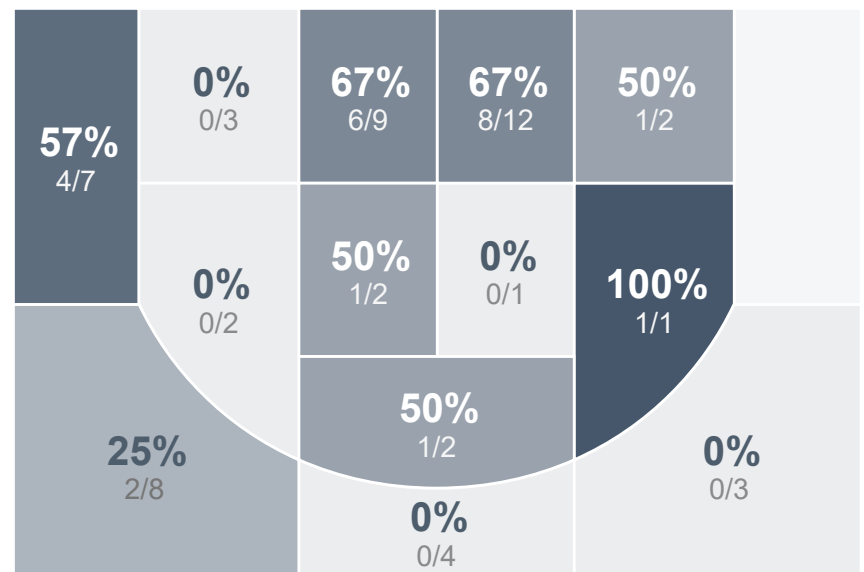

St. Michael-Albertville High School