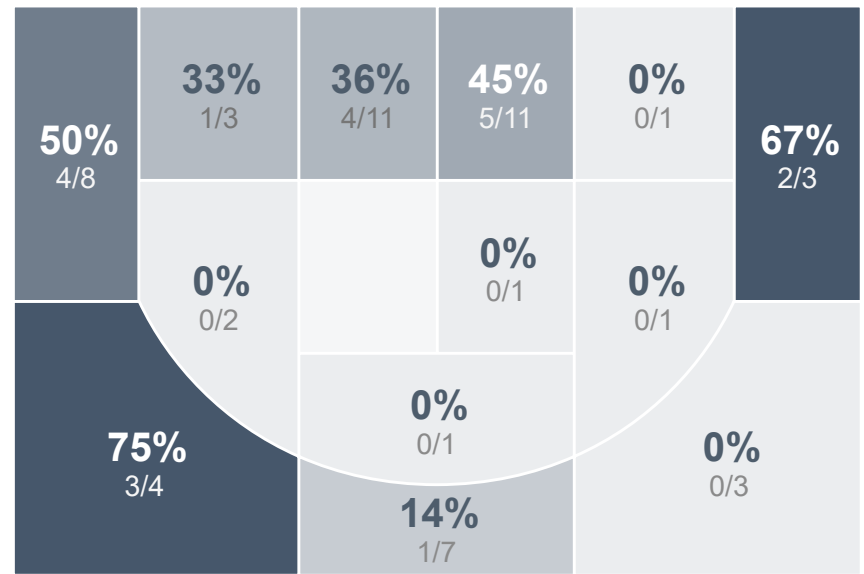

Box Score Report

CHS @ SMHS - Dec 3, 2022 - L 70-72

Period Stats

Team	1	2	Final
CHS	35	35	70
SMHS	37	35	72

Team Stats

	CHS	SMHS
Field Goal %	35.7%	42.9%
Effective Field Goal %	44.6%	48.2%
2FG Made/Attempted	10/31	18/34
2FG%	32.3%	52.9%
3FG Made/Attempted	10/25	6/22
3FG%	40.0%	27.3%
FT Made/Attempted	20/22	18/32
Free Throw Percentage	90.9%	56.3%
Points Per Possession	0.99	1.07
Transition Points	4	12
Points Off Turnovers	9	24
Second Chance Points	9	7
Points in the Paint	18	30
Offensive Rebounds	15	13
Defense Rebounds	24	22
Assists	10	13
Deflections	7	15
Steals	5	9
Blocks	2	3
Turnovers	19	9
Personal Fouls	21	18
Charges Taken	0	0

Run Graph

Century Patriots Girls Basketball

St. Michael-Albertville High School

Century Patriots Girls Basketball's Player Stats

Name	Pts	FG	3FG	FT	+/-	MINS	OREB	DREB	AST	DEFL	STL	BLK	TO	FOUL	CHG
#2 Logan Nissley	26	8/21	6/14	4/4	-2	34	6	7	1	1	2	1	3	2	0
#3 Eden Fridley	5	2/12	0/1	1/2	-6	32	3	4	3	4	0	1	0	3	0
#5 Zoie Austin	4	2/9	0/3	0/0	+2	26	1	2	2	0	1	0	0	5	0
#11 Ziah GreyBull	0	0/1	0/0	0/0	+6	26	1	5	2	0	1	0	9	2	0
#12 Londyn Dschaak	3	1/2	0/1	1/2	-4	8	0	0	0	0	0	0	1	2	0
#13 Bergan Kinnebrew	28	7/10	4/6	10/10	-4	30	1	0	0	1	0	0	3	3	0
#33 Erika Lee	4	0/0	0/0	4/4	+1	22	0	5	2	0	1	0	2	2	0
#34 Quinn Kost	0	0/0	0/0	0/0	+6	3	0	0	0	1	0	0	1	0	0
#35 Madison Conner	0	0/1	0/0	0/0	-9	5	0	1	0	0	0	0	0	2	0