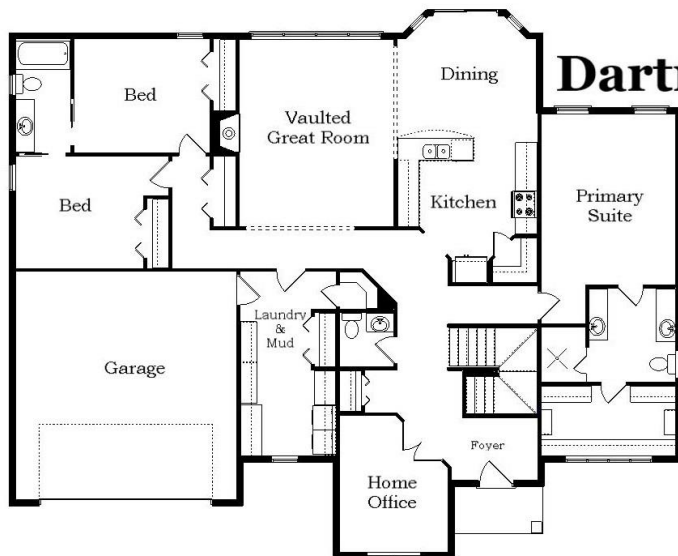

Your Land Your Style Your Home Your Way

Design + Build = Your Best Value

Dartmouth Ranch
2450 Sq.Ft.

Copyright © 2021 Kraus Design
All Rights Reserved

We Welcome Your Changes
to All of Our Plans

The **Kraus** Company
DESIGN BUILD

Setting the New Standard

Your Land Your Style Your Home Your Way
Design + Build = Your Best Value

Dartmouth Ranch II LS
2150 Sq.Ft.

Copyright © 2023 Kraus Design
All Rights Reserved

We Welcome Your Changes
to All of Our Plans