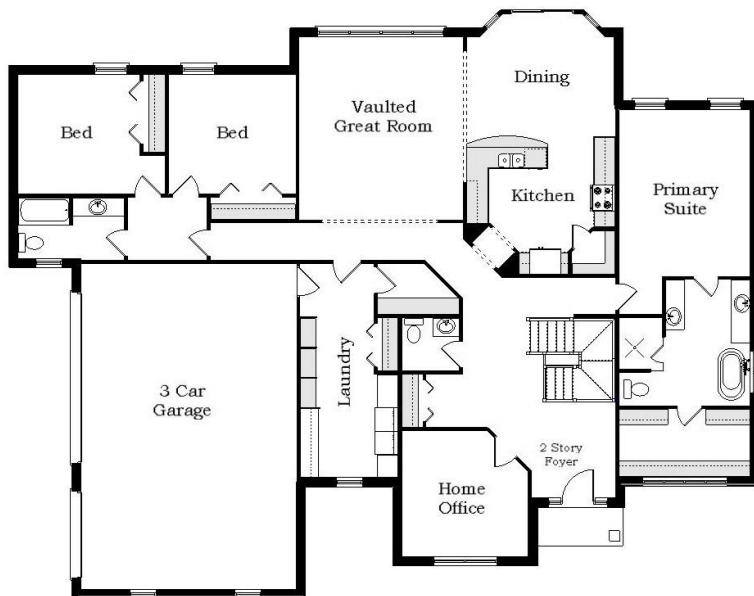

Your Land Your Style Your Home Your Way

Design + Build = Your Best Value

Dartmouth Ranch
2450 Sq.Ft.

Copyright © 2021 Kraus Design
All Rights Reserved

We Welcome Your Changes
to All of Our Plans

The **Kraus** Company
DESIGN BUILD

Setting the New Standard

Your Land Your Style Your Home Your Way
Design + Build = Your Best Value

Dartmouth Ranch II LS
2150 Sq.Ft.

Copyright © 2023 Kraus Design
All Rights Reserved

We Welcome Your Changes
to All of Our Plans