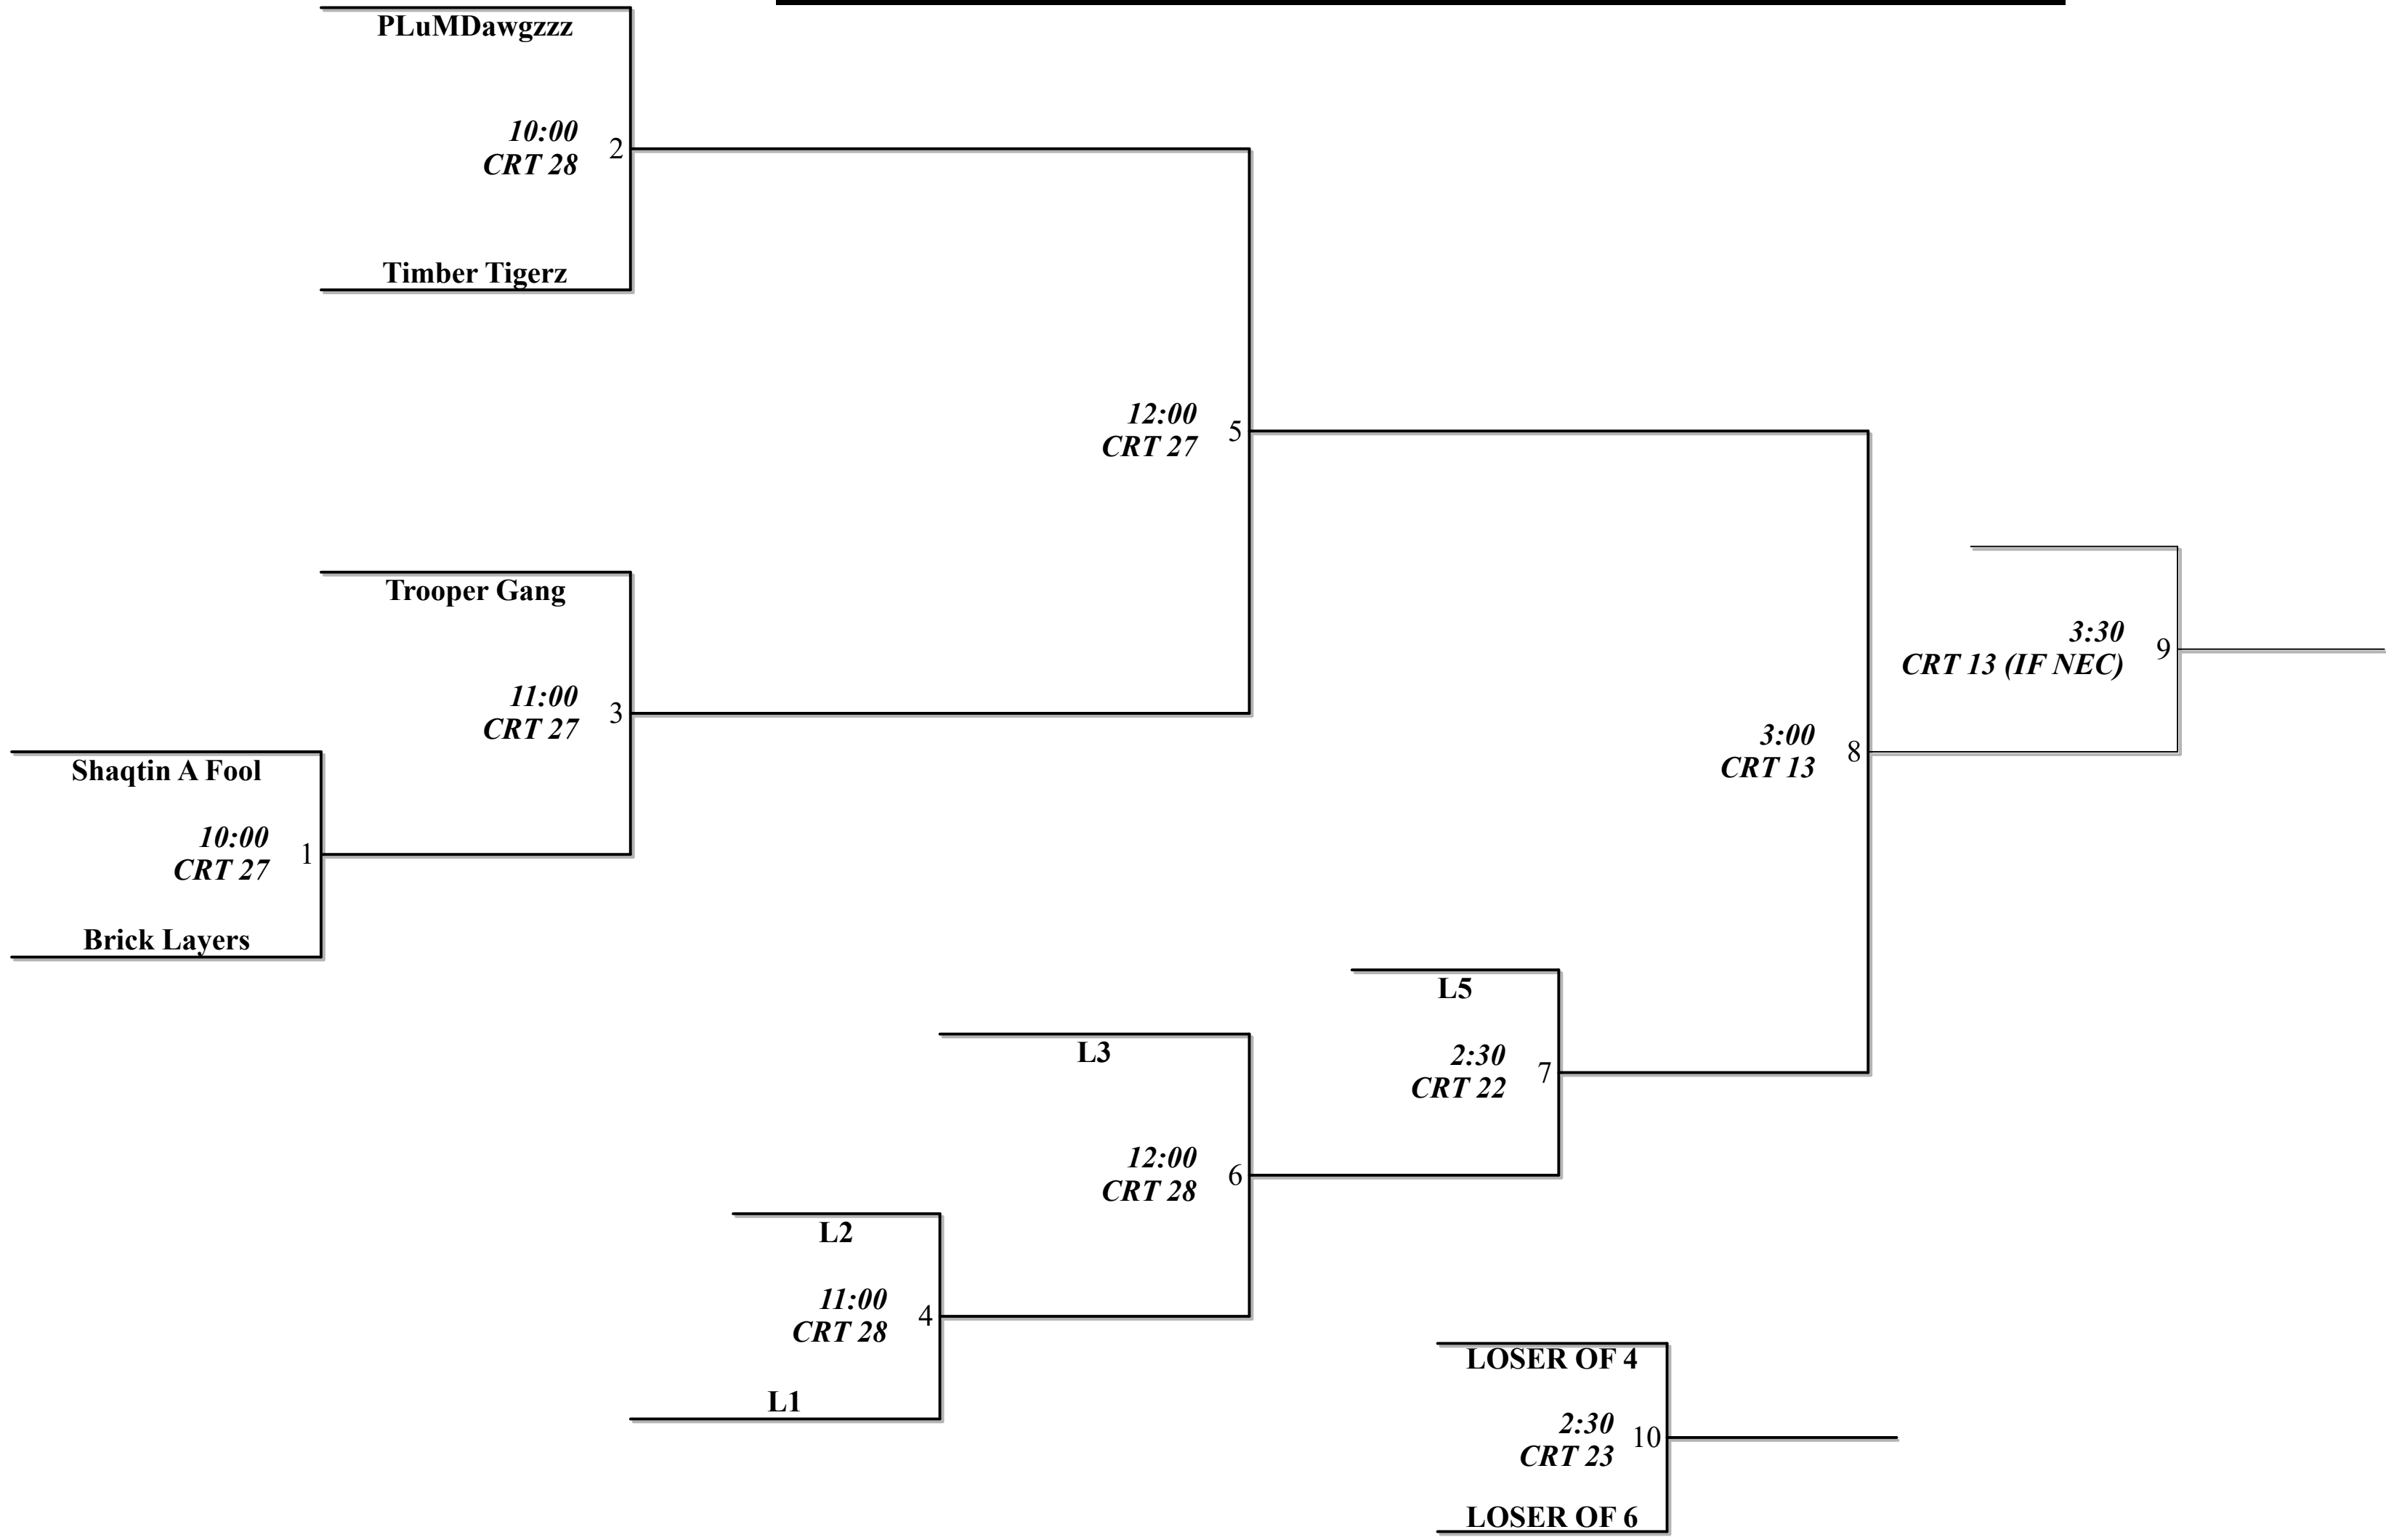

MEN'S 6'1 & UNDER

MissionValley3on3.com

Find us on: **facebook.com/missionvalley3on3.com**
 Follow us on **@missionvalleybb**
@missionvalley3on3

**PAVEMENT
 MAINTENANCE
 SOLUTIONS**

**INNOVATIVE
 BUILDERS LLC**
 GENERAL CONTRACTOR
 DESIGN & BUILD