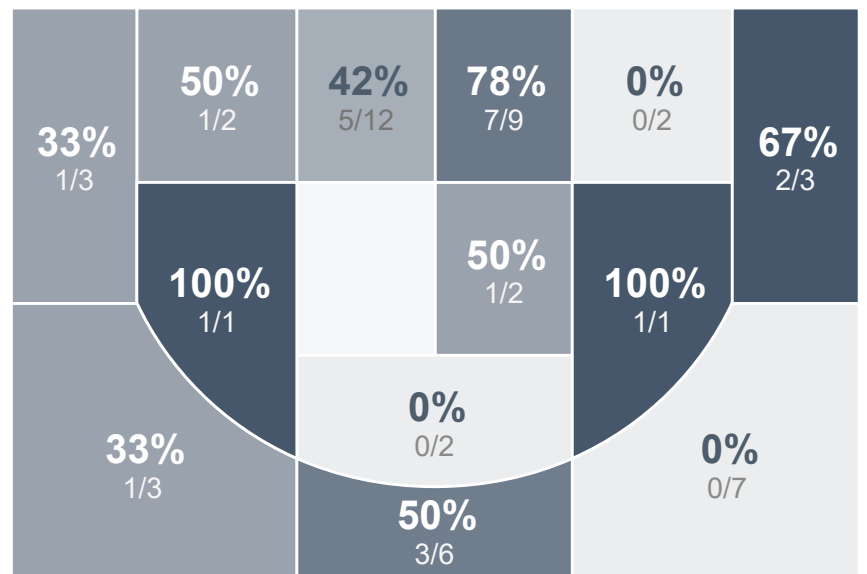

St. Mary's Saints Girls Basketball