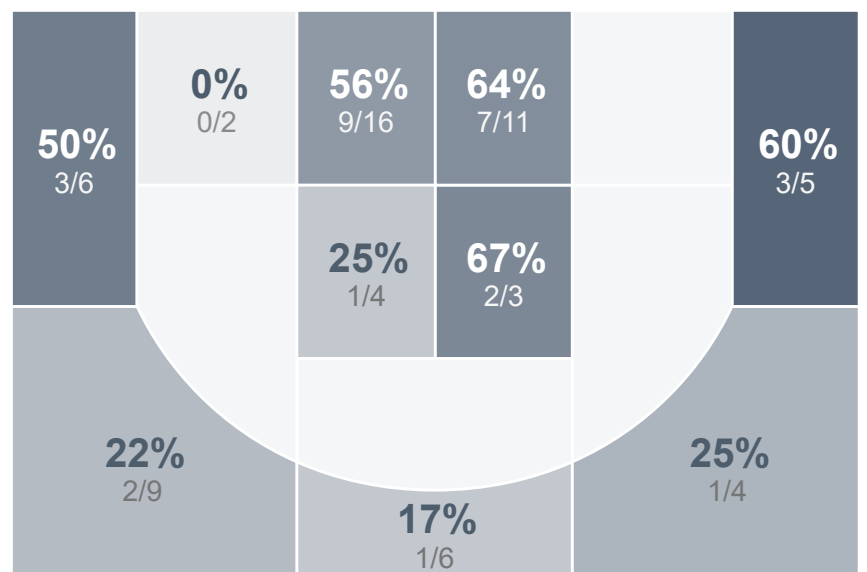

Minot High School