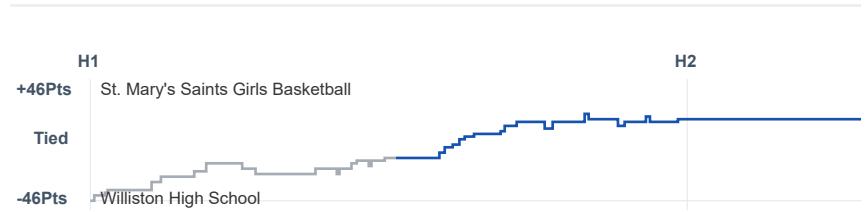

Box Score Report

SMCHS @ Williston - Feb 2, 2023 - W 77-37

Period Stats

Team	1	2	Final
SMCHS	49	28	77
	18	19	37

Run Graph