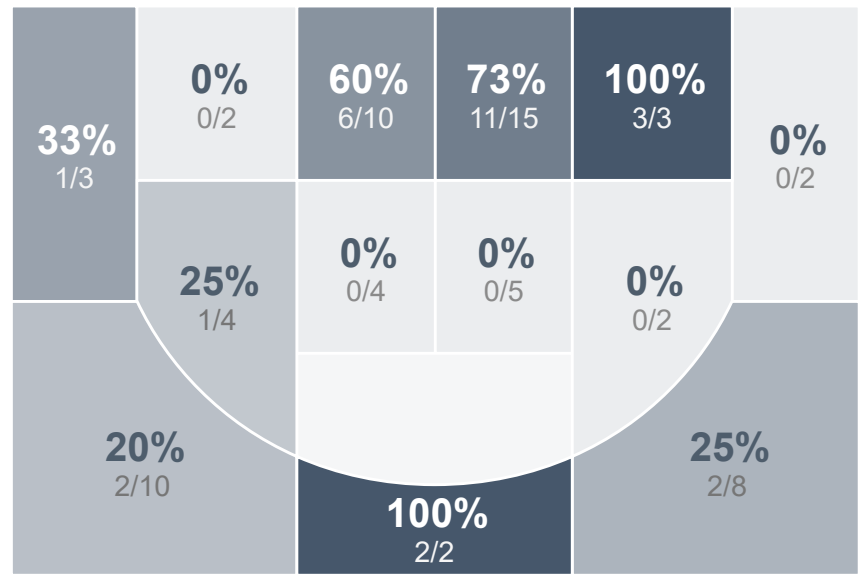

St. Mary's Saints Girls Basketball