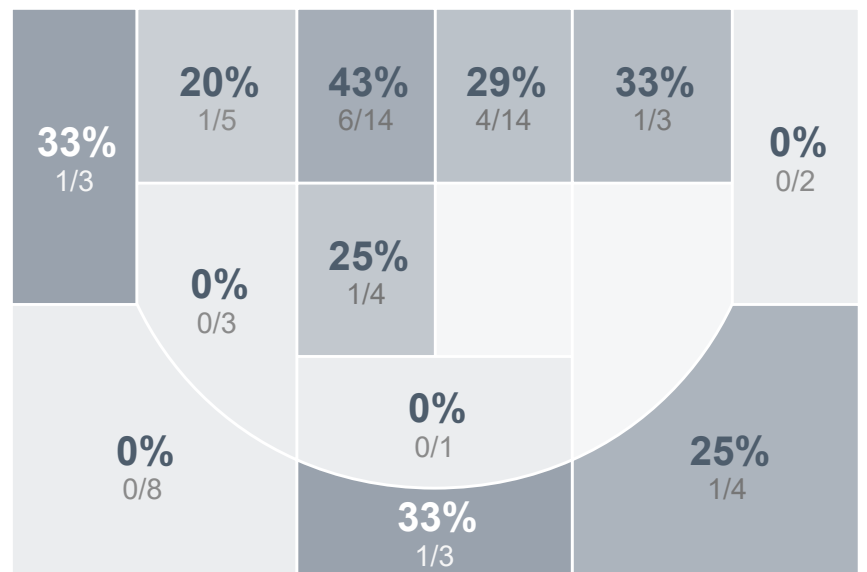

Williston High School