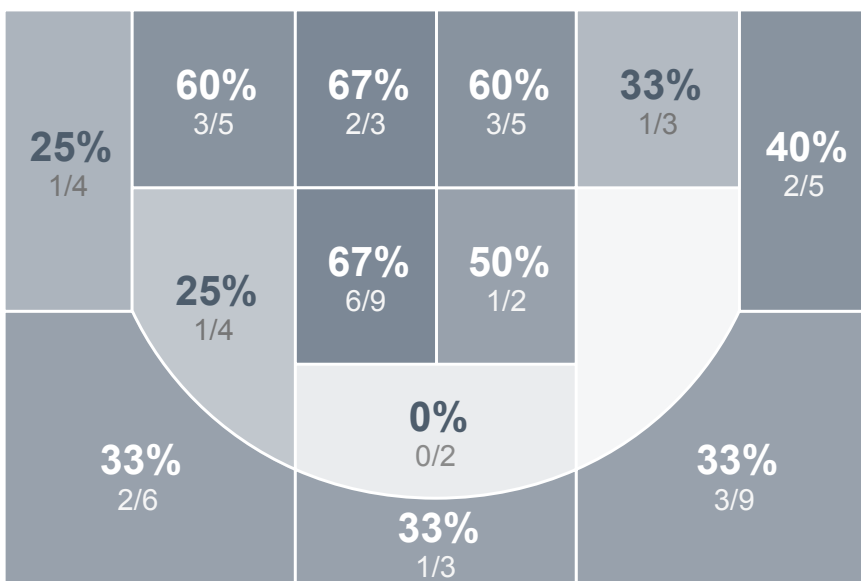

St. Mary's Central