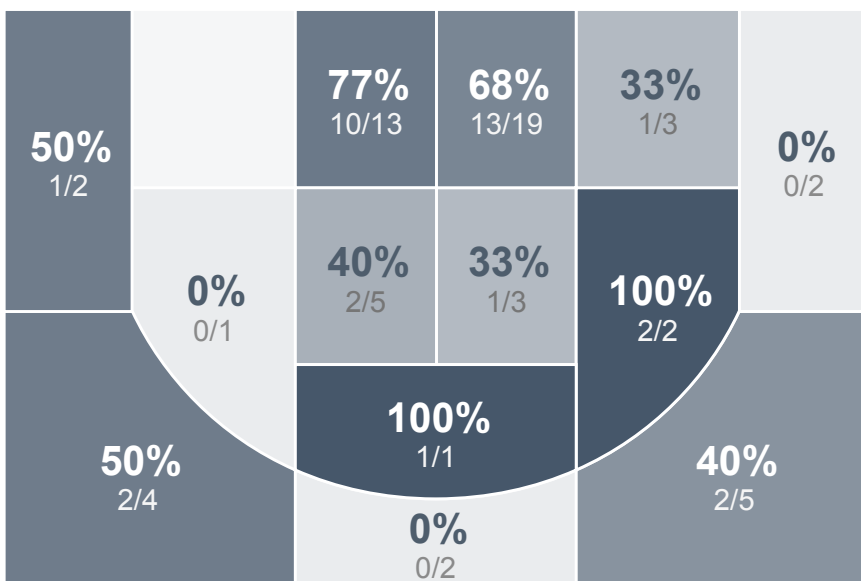

Box Score Report

SMCHS vs Shanley - Dec 1, 2018 - L 64-78

Period Stats

Team	1	2	Final
SMCHS	24	40	64
SHS	41	37	78

Run Graph

Team Stats

	SMCHS	SHS
Field Goal %	43.3%	56.5%
Effective Field Goal %	50.8%	60.5%
2FG Made/Attempted	17/33	30/47
2FG%	51.5%	63.8%
3FG Made/Attempted	9/27	5/15
3FG%	33.3%	33.3%
FT Made/Attempted	3/9	3/5
Free Throw Percentage	33.3%	60.0%
Points Per Possession	0.83	1.02
Transition Points	4	10
Points Off Turnovers	14	16
Second Chance Points	9	12
Points in the Paint	24	52
Offensive Rebounds	8	9
Defense Rebounds	17	31
Assists	16	23
Deflections	7	7
Steals	10	10
Blocks	1	1
Turnovers	21	21
Personal Fouls	11	15
Charges Taken	0	0

St. Mary's Central

Shanley