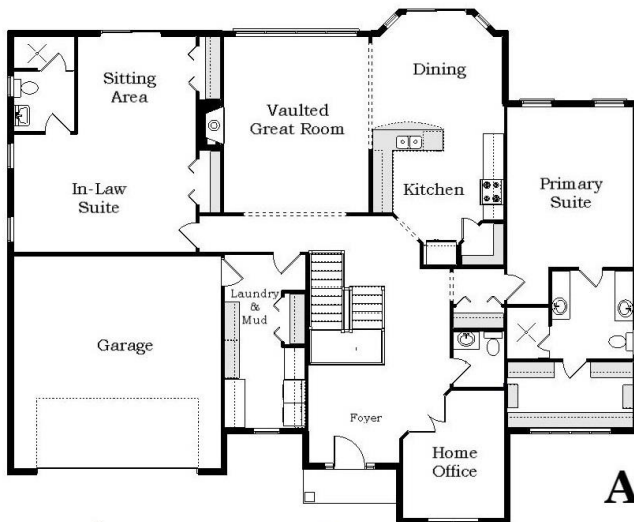

We Welcome Your Changes  
to All of Our Plans

**Ann Street Cape MG**  
**2725 Sq.Ft.**

Copyright © 2023 Kraus Design  
All Rights Reserved

The **Kraus** Company  
DESIGN BUILD

Setting the New Standard