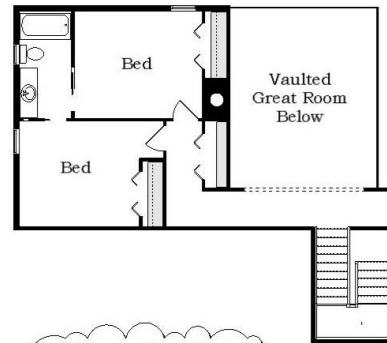

We Welcome Your Changes  
to All of Our Plans

**Ann Street Cape MG**  
**2725 Sq.Ft.**

Copyright © 2023 Kraus Design  
All Rights Reserved

The **Kraus** Company  
DESIGN BUILD

Setting the New Standard