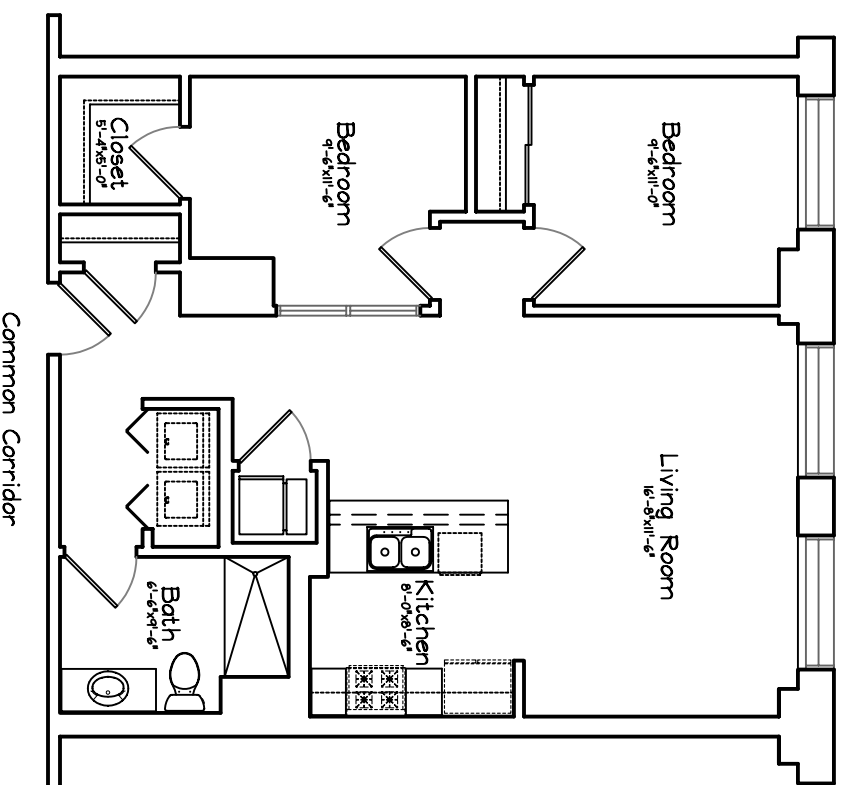

# PLANKINTON LOFT APARTMENTS - 4th FLOOR

Exterior Atrium

Unit #406 = 860 sq ft  
Two Bedroom, 1 Bath

Scale : 1/8" = 1'-0"

Square Footage taken from center of corridor/party walls  
to exterior of furred walls.