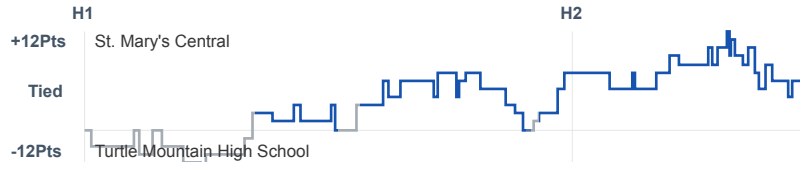

Box Score Report

St. Mary's Central vs Turtle Mountain High School - Feb 16, 2018 - W 78-72

Period Stats

Team	1	2	Final
SMCHS	38	40	78
TMHS	31	41	72

Run Graph

Team Stats

	SMCHS	TMHS
Field Goal %	45.2%	41.2%
Effective Field Goal %	53.2%	46.3%
2FG Made/Attempted	18/24	21/39
2FG%	75.0%	53.8%
3FG Made/Attempted	10/38	7/29
3FG%	26.3%	24.1%
FT Made/Attempted	12/22	9/15
Free Throw Percentage	54.5%	60.0%
Points Per Possession	1.03	0.98
Transition Points	11	10
Points Off Turnovers	19	8
Second Chance Points	6	17
Points in the Paint	34	40
Offensive Rebounds	8	21
Defense Rebounds	22	30
Assists	24	12
Deflections	20	6
Steals	13	6
Blocks	1	0
Turnovers	11	19
Personal Fouls	15	20
Charges Taken	SMCHS	TMHS