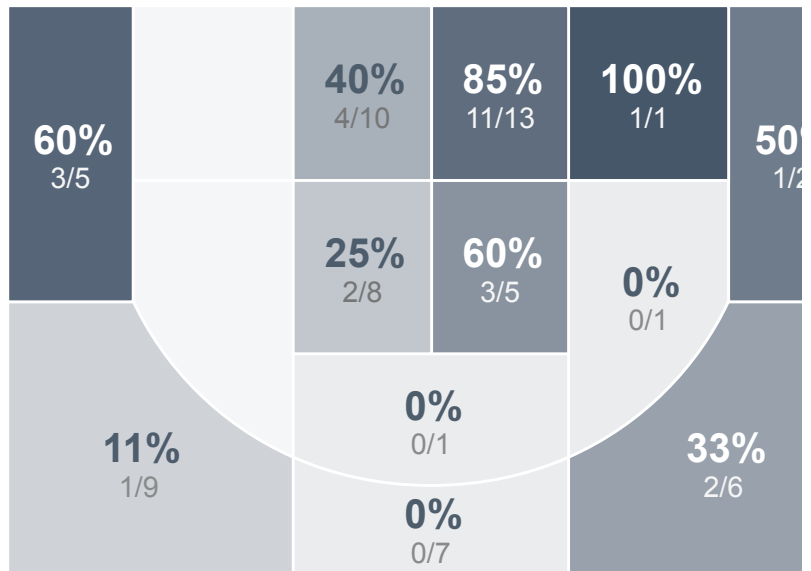

Turtle Mountain High School