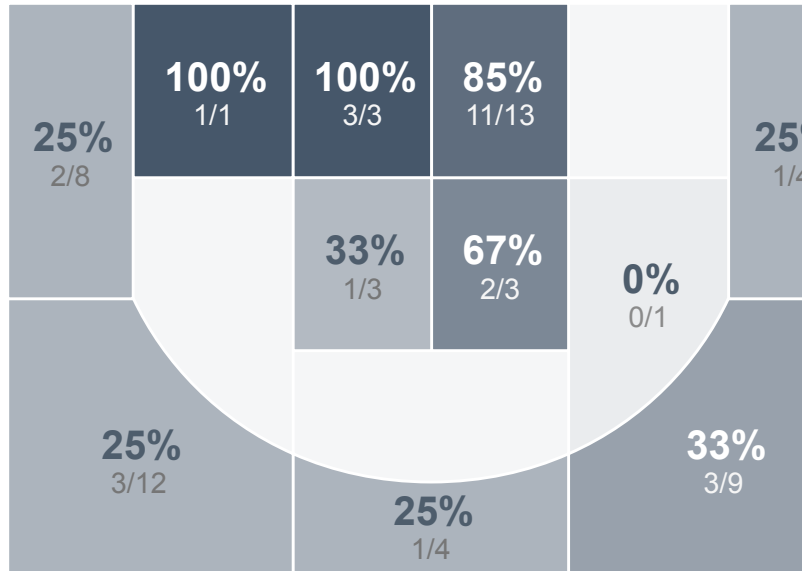

Team Stats

	SMCHS	TMHS
Field Goal %	45.2%	41.2%
Effective Field Goal %	53.2%	46.3%
2FG Made/Attempted	18/24	21/39
2FG%	75.0%	53.8%
3FG Made/Attempted	10/38	7/29
3FG%	26.3%	24.1%
FT Made/Attempted	12/22	9/15
Free Throw Percentage	54.5%	60.0%
Points Per Possession	1.03	0.98
Transition Points	11	10
Points Off Turnovers	19	8
Second Chance Points	6	17
Points in the Paint	34	40
Offensive Rebounds	8	21
Defense Rebounds	22	30
Assists	24	12
Deflections	20	6
Steals	13	6
Blocks	1	0
Turnovers	11	19
Personal Fouls	15	20
Charges Taken	SMCHS	TMHS

St. Mary's Central