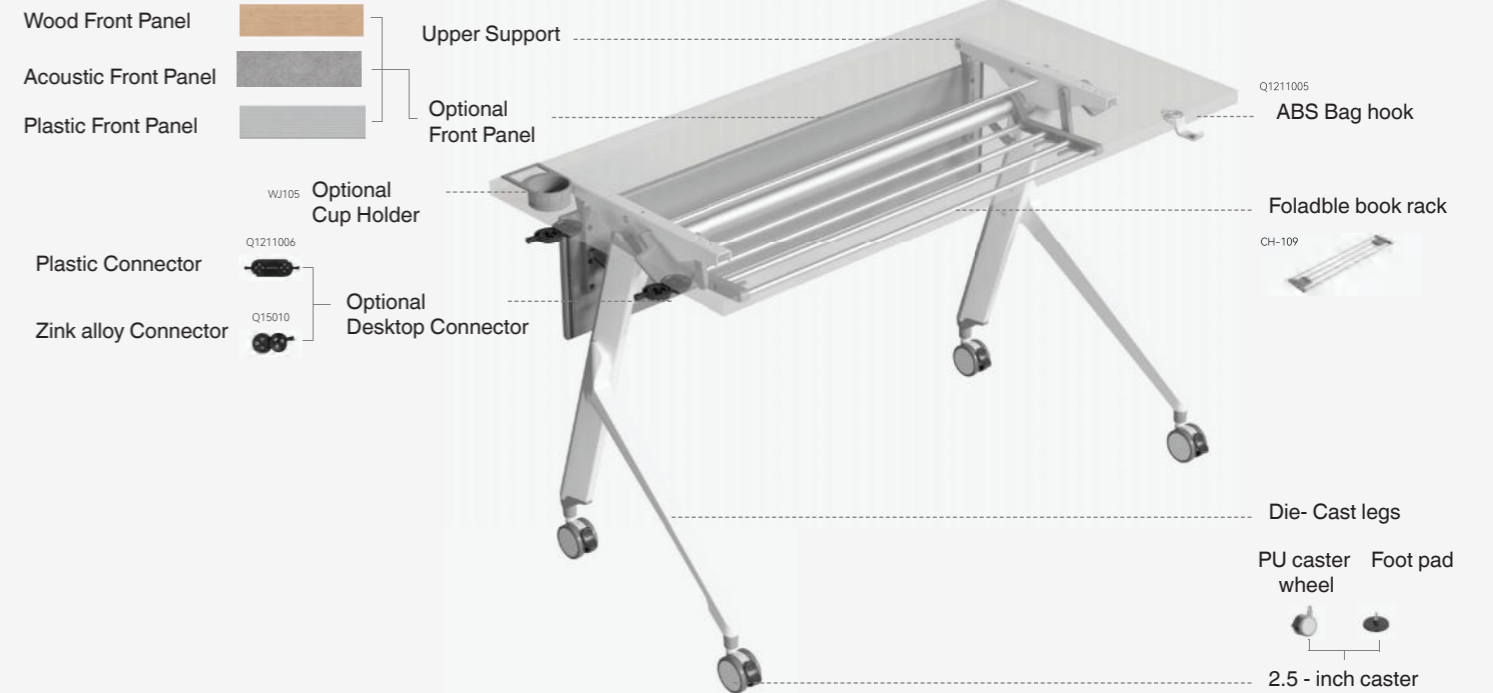

CADDY

Higher Education Folding Table

CADDY

REBUILD THE ZERO COMMUNICATION EXPERIENCE

Cybertraining table, available in a variety of colors and foot types, can be used alone or can be freely formed into any form. The inverted Y-shaped metal foot makes the training agile and orderly

At your fingertips

Booknet comes with suspension

Open and close lock to prevent reverse

Front panel linkage is stable and convenient

Book network linkage one key recovery

Universal mute can be adjusted high and low

PRODUCT BREAKDOWN

PRODUCT PARAMETER

L=1200/1400/1600mm
W=600mm
H=750mm

L1=1160/1360/1560mm L2=1010/1210/1410mm
W1=535mm W2=240mm
H1=725mm W3=385mm

When the desk is transformed into LEGO the table and table stitching will become an imaginative fun ,Taste the game.