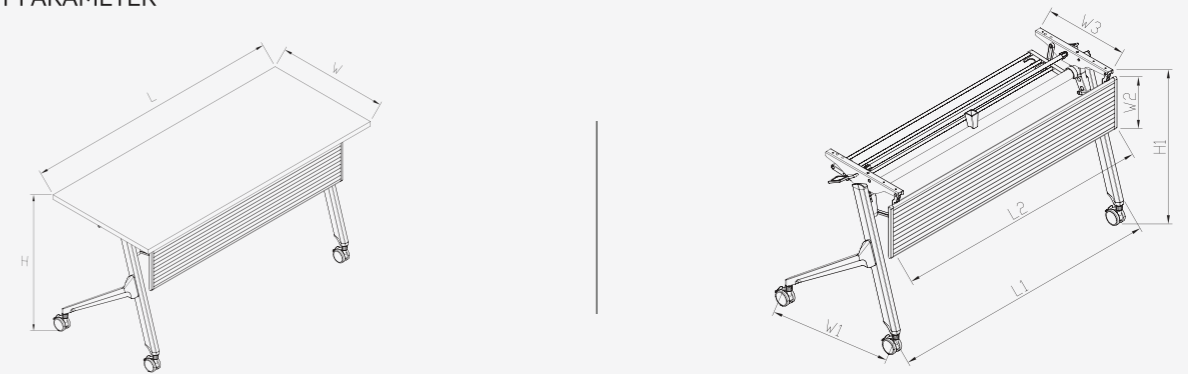

CADDY

Higher Education Folding Table

CADDY

REBUILD THE ZERO COMMUNICATION EXPERIENCE

Cybertraining table, available in a variety of colors and foot types, can be used alone or can be freely formed into any form. The inverted Y-shaped metal foot makes the training agile and orderly

PRODUCT BREAKDOWN

PRODUCT PARAMETER

L=1200/1400/1600mm
W=600mm
H=750mm

L1=1160/1360/1560mm L2=1010/1210/1410mm
W1=535mm W2=240mm
H1=725mm W3=385mm

When the desk is transformed into LEGO the table and table stitching will become an imaginative fun ,Taste the game.