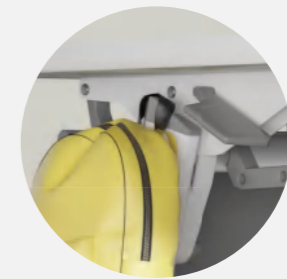

CADDY

Higher Education Folding Table

CADDY

REBUILD THE ZERO COMMUNICATION EXPERIENCE

Cybertraining table, available in a variety of colors and foot types, can be used alone or can be freely formed into any form. The inverted Y-shaped metal foot makes the training agile and orderly

At your fingertips

Booknet comes with suspension

Open and close lock to prevent reverse

Front panel linkage is stable and convenient

Book network linkage one key recovery

Universal mute can be adjusted high and low

PRODUCT BREAKDOWN

PRODUCT PARAMETER

L=1200/1400/1600mm
W=600mm
H=750mm

L1=1160/1360/1560mm L2=1010/1210/1410mm
W1=535mm W2=240mm
H1=725mm W3=385mm

When the desk is transformed into LEGO the table and table stitching will become an imaginative fun ,Taste the game.