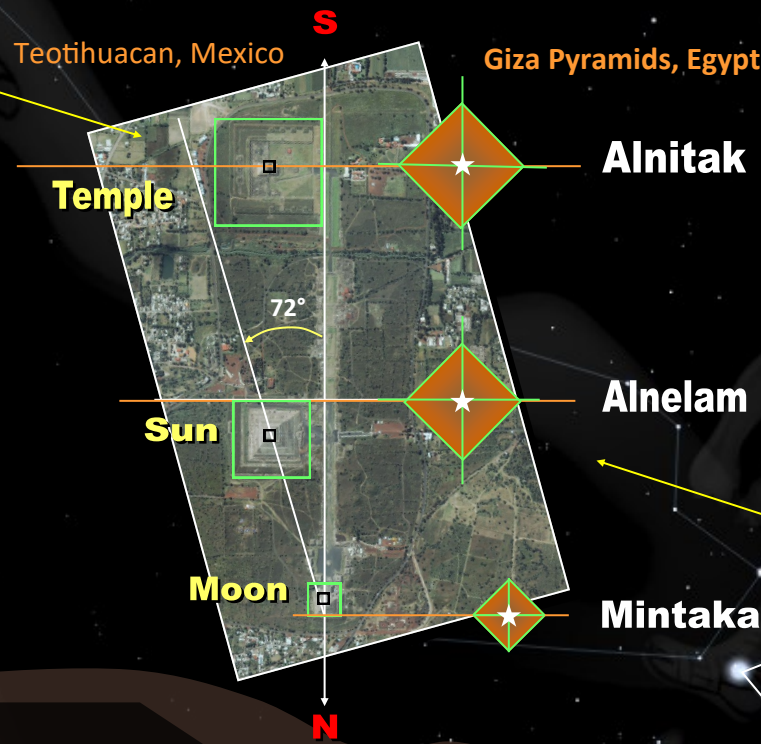

TEOTIHUACAN STAR MAP - CITY OF THE GOD(S)

The purpose of these charts is to present some theories that center around the sacred geometry of the ancient pyramid city of Teotihuacan, Mexico as it pertains to the Temple Mount in Jerusalem and the location of sacred sites such as where the possible 3rd Temple is to be built. Teotihuacán, which means 'City of the God-s' is considered the 'Giza' of the western hemisphere. This study suggests that the pyramid complex depicts the mirrored configuration of the combinations of the Pleiades-Taurus-Orion constellations. The combined constellation matches the ley-lines of the Teotihuacan topography to the lines and angles of Jerusalem. Also, the 3rd temple in the complex, the Temple of Quetzalcoatl approximates the sacred dimension of the House of GOD, YHWH as foretold by Ezekiel of the Bible. This 4th Temple in Jerusalem will be built for the 1000-Year Millennial reign of Jesus Christ Although it has been researched and presented that the 3 pyramid complex mirrors that of the Orion star belt alignment and that the 7 hills to the south correspond to the 7-Sisters Pleiades, there has not been this association with the House of GOD or the constellation layout on a map of Teotihuacan. Based on sacred geometry and mirrored patterns, the Teotihuacan star-map mirrors that of Jerusalem. This in turn, lends a strong argument for determining the locations, precisely of where the Temples stood, as well as where Christ was Crucified,

SACRED GEOMETRY AND PATTERNS OF THE HEAVENLY TEMPLES

The Pleiades

He who made the Pleiades and Orion, and turns deep darkness into the morning and darkens the day into night, who calls for the waters of the sea and pours them out on the surface of the earth, the Lord is His name. -Amos 5:8

TAURUS

ORION
(Reversed)