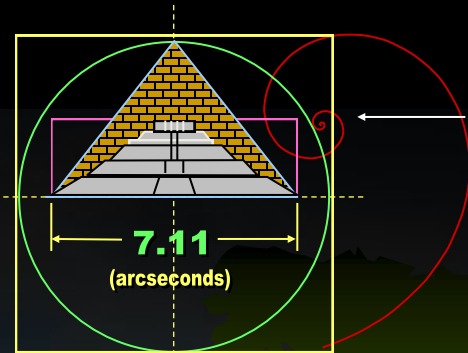

Taltec MEXICO