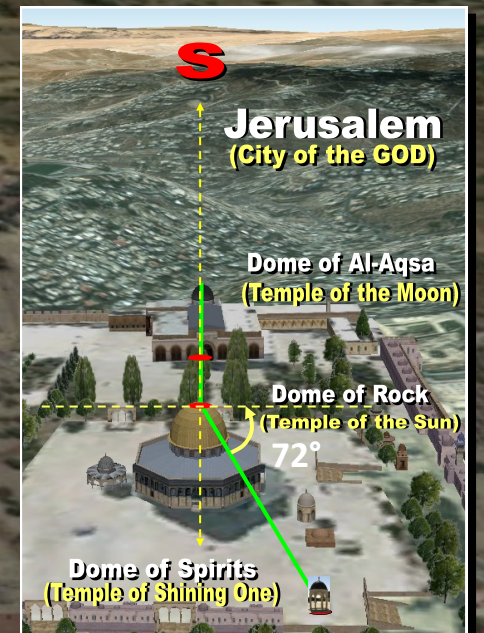

# TEOTIHUACAN STAR MAP - CITY OF THE GOD(S)

The Bible states in the Book of Ezekiel that the LORD GOD YHWH will establish this Throne in the midst of Israel during the 1000 year Millennial reign of Christ on Earth. Ezekiel gives the exact dimensions and measurements. It is fascinating to consider that the Temple of Quetzalcoatl matches this Temple's dimensions. It appears to be a blueprint of the original in Heaven that the Earthly Tabernacle of Moses and subsequent Temple of Solomon and Zerubbabel were modeled after. Based on the legends of the origins of these pyramids in Mexico, it is speculated that 'beings' came from the stars that built such cities around the globe, such as Giza, Babylon, Ur, etc., with the purpose of replicating their place of origin in the 'Heavenlies'. Some consider these Beings as those that 'seeded' or created Humanity as the Alien-Astronaut theory or Ancient Aliens like those alluded to the Anunnaki of the Middle East that have similar Orion pyramid configurations. Many are convinced that these are demonic Fallen Angels in rebellion to the Creator that have abandoned their station and have crossed the boundaries with Mankind. The Orion star alignment matches that of Teotihuacan and the Temple Mount n Jerusalem, although it is facing the same southern orientation, the temples are reversed in order. For the purposes of this study, based on the geometry presented, the Dome of the Spirits is where the Holy of Holies once and will be.

The Shining One

Temple of Quetzalcoatl Alnitak  
(Temple of the Shining One)

Temple of the Sun Anelam

Temple of the Moon Mintaka

Avenue of the Dead

72°

ORION  
(Reversed)

TEMPLE MOUNT