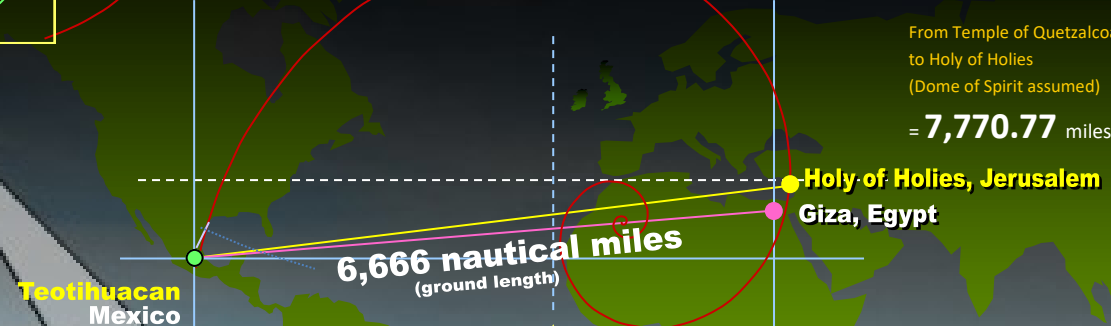

TAURUS

ORION (Reversed)

Alnitak
Ahelam
Mintaka