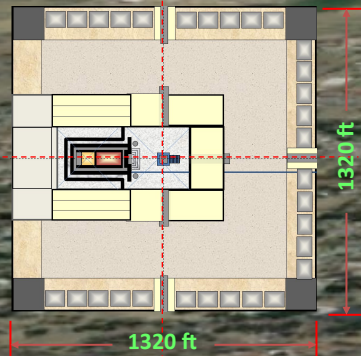

HOUSE OF QUETZALCOATL

SACRED GEOMETRY AND PATTERNS OF THE HEAVENLY TEMPLES

COMING 4TH TEMPLE - EZEKIEL
HOUSE OF YHWH