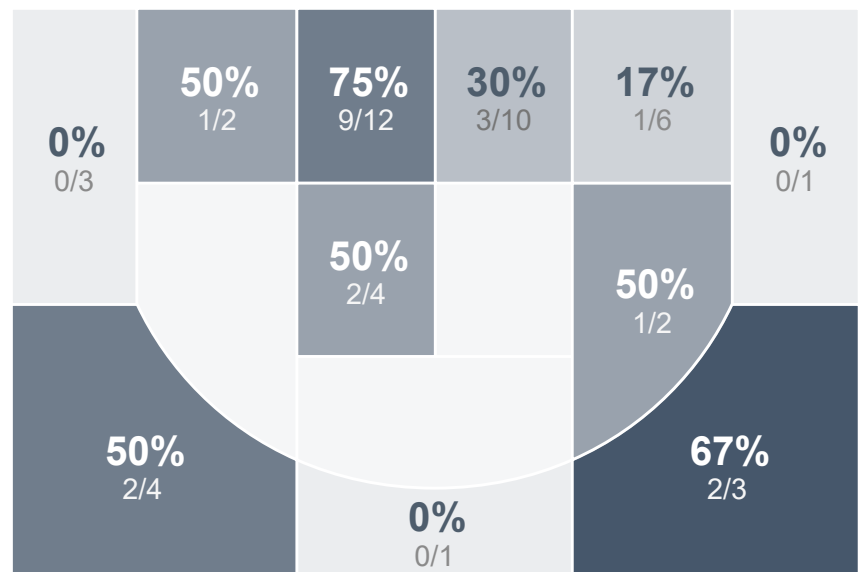

Dickinson High School