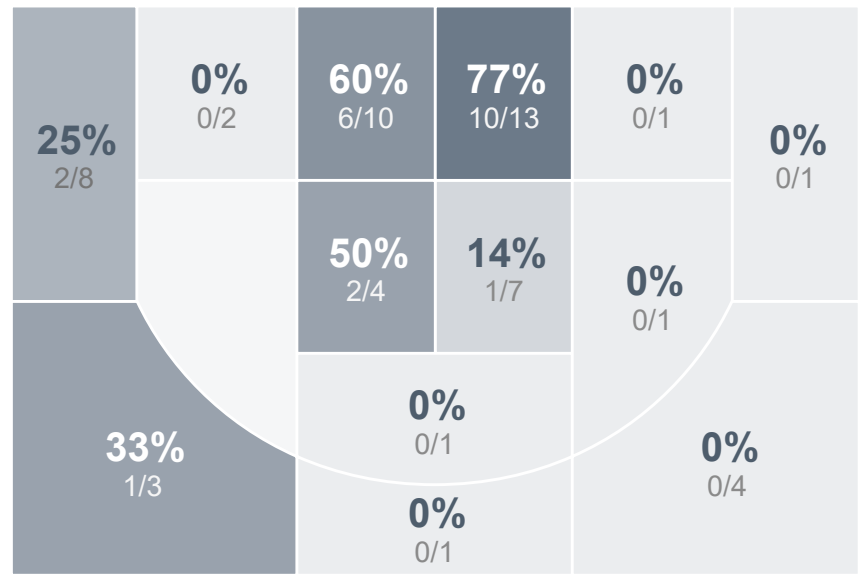

St. Mary's Saints Girls Basketball