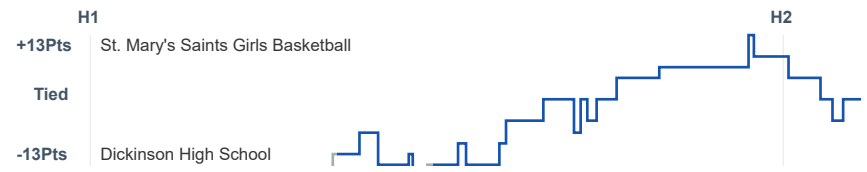

Box Score Report

SMCHS @ Dickinson - Jan 14, 2020 - W 59-50

Period Stats

Team	1	2	Final
SMCHS	36	23	59
DHS	25	25	50

Run Graph

Team Stats

	SMCHS	DHS
Field Goal %	39.3%	43.8%
Effective Field Goal %	42.0%	47.9%
2FG Made/Attempted	19/39	17/36
2FG%	48.7%	47.2%
3FG Made/Attempted	3/17	4/12
3FG%	17.6%	33.3%
FT Made/Attempted	12/19	4/11
Free Throw Percentage	63.2%	36.4%
Points Per Possession	0.85	0.73
Transition Points	19	7
Points Off Turnovers	16	4
Second Chance Points	6	4
Points in the Paint	38	28
Offensive Rebounds	13	5
Defense Rebounds	21	24
Assists	13	12
Deflections	10	9
Steals	13	10
Blocks	3	4
Turnovers	17	20
Personal Fouls	13	17
Charges Taken	2	0