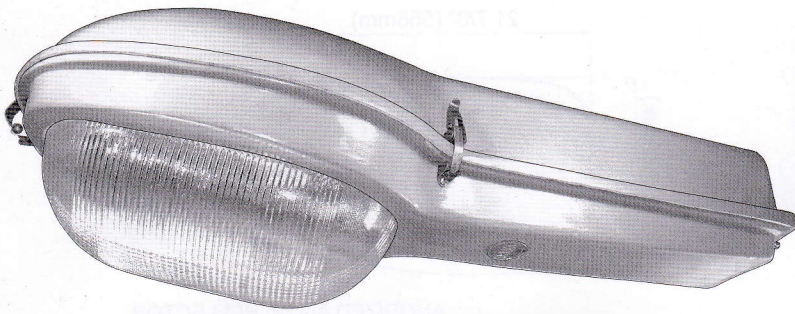

# AMCO MERCURY REFLECTOR (METAL HOUSING)

MODEL NO.

**D5-T** (METAL HOUSING w/ GLASS BOWL )

**D5-F** (FIBERGLASS HOUSING w/ GLASS BOWL)

ACCOMMODATE:  
250W TO 400W - W/ BALLAST  
250W TO 500W - W/O BALLAST

MODEL NO.

**D5-TW** (METAL HOUSING w/ WIRE GUARD )

**D5-TWF** (FIBERGLASS HOUSING w/ WIRE GUARD)

MODEL NO.

**B-5F**

BRACKET FOR WALL & WOODEN POST

MODEL NO.

**D-3T** (METAL HOUSING w/ GLASS BOWL )