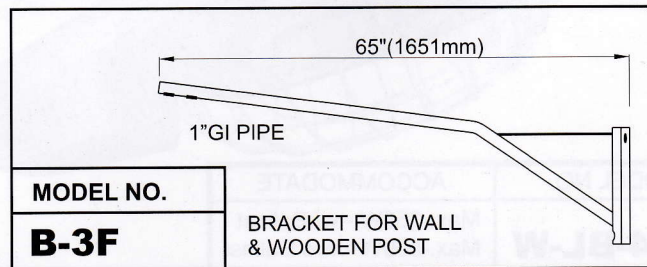

# AMCO MERCURY REFLECTOR (METAL HOUSING)

MODEL NO.

**D5-T** (METAL HOUSING w/ GLASS BOWL )

**D5-F** (FIBERGLASS HOUSING w/ GLASS BOWL)

ACCOMMODATE:  
250W TO 400W - W/ BALLAST  
250W TO 500W - W/O BALLAST

MODEL NO.

**D5-TW** (METAL HOUSING w/ WIRE GUARD )

**D5-TWF** (FIBERGLASS HOUSING w/ WIRE GUARD)

MODEL NO.

**B-5F**

BRACKET FOR WALL & WOODEN POST

MODEL NO.

**D-3T** (METAL HOUSING w/ GLASS BOWL )

**D-3TF** (FIBERGLASS HOUSING w/ GLASS BOWL)

ACCOMMODATE:  
50W TO 125W - W/ BALLAST  
160W TO 250W - W/O BALLAST

MODEL NO.

**B-3F**

BRACKET FOR WALL & WOODEN POST

MODEL NO.

**D-3TW** (METAL HOUSING w/ WIRE GUARD )