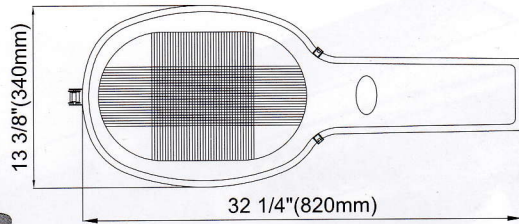

# AMCO MERCURY REFLECTOR (METAL HOUSING)

MODEL NO.

**D5-T** (METAL HOUSING w/ GLASS BOWL )

**D5-F** (FIBERGLASS HOUSING w/ GLASS BOWL)

ACCOMMODATE:  
250W TO 400W - W/ BALLAST  
250W TO 500W - W/O BALLAST

MODEL NO.

**D5-TW** (METAL HOUSING w/ WIRE GUARD )

**D5-TWF** (FIBERGLASS HOUSING w/ WIRE GUARD)

MODEL NO.

**B-5F**

BRACKET FOR WALL & WOODEN POST

MODEL NO.

**D-3T** (METAL HOUSING w/ GLASS BOWL )