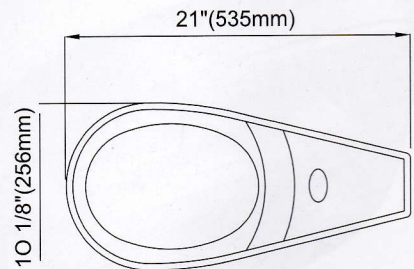

# AMCO MERCURY REFLECTOR (METAL HOUSING)

MODEL NO.

**D5-T** (METAL HOUSING w/ GLASS BOWL )

**D5-F** (FIBERGLASS HOUSING w/ GLASS BOWL)

ACCOMMODATE:  
250W TO 400W - W/ BALLAST  
250W TO 500W - W/O BALLAST

MODEL NO.

**D5-TW** (METAL HOUSING w/ WIRE GUARD )

**D5-TWF** (FIBERGLASS HOUSING w/ WIRE GUARD)

MODEL NO.

**B-5F**

BRACKET FOR WALL & WOODEN POST

MODEL NO.

**D-3T** (METAL HOUSING w/ GLASS BOWL )

**D-3TF** (FIBERGLASS HOUSING w/ GLASS BOWL)

ACCOMMODATE:  
50W TO 125W - W/ BALLAST  
160W TO 250W - W/O BALLAST

MODEL NO.

**B-3F**

BRACKET FOR WALL & WOODEN POST

MODEL NO.

**D-3TW** (METAL HOUSING w/ WIRE GUARD )