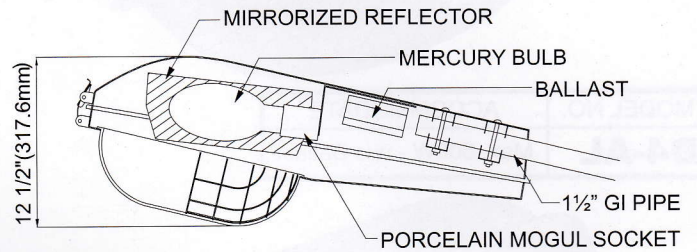

# AMCO MERCURY REFLECTOR (METAL HOUSING)

MODEL NO.

**D5-T** (METAL HOUSING w/ GLASS BOWL )

**D5-F** (FIBERGLASS HOUSING w/ GLASS BOWL)

ACCOMMODATE:  
250W TO 400W - W/ BALLAST  
250W TO 500W - W/O BALLAST

MODEL NO.

**D5-TW** (METAL HOUSING w/ WIRE GUARD )

**D5-TWF** (FIBERGLASS HOUSING w/ WIRE GUARD)

MODEL NO.

**B-5F**

BRACKET FOR WALL & WOODEN POST

MODEL NO.

**D-3T** (METAL HOUSING w/ GLASS BOWL )