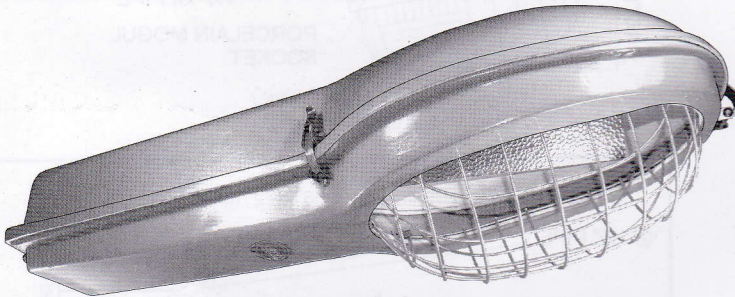

# AMCO MERCURY REFLECTOR (METAL HOUSING)

MODEL NO.

**D5-T** (METAL HOUSING w/ GLASS BOWL )

**D5-F** (FIBERGLASS HOUSING w/ GLASS BOWL)

ACCOMMODATE:  
250W TO 400W - W/ BALLAST  
250W TO 500W - W/O BALLAST

MODEL NO.

**D5-TW** (METAL HOUSING w/ WIRE GUARD )

**D5-TWF** (FIBERGLASS HOUSING w/ WIRE GUARD)

MODEL NO.

**B-5F**

BRACKET FOR WALL & WOODEN POST

MODEL NO.

**D-3T** (METAL HOUSING w/ GLASS BOWL )