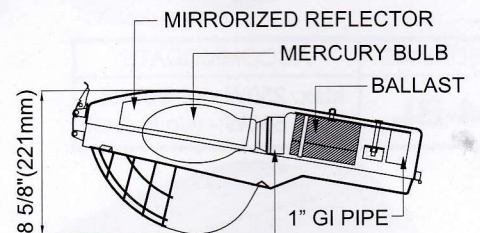

MODEL NO.

D-3T (METAL HOUSING w/ GLASS BOWL)

D-3TF (FIBERGLASS HOUSING w/ GLASS BOWL)

ACCOMMODATE:
50W TO 125W - W/ BALLAST
160W TO 250W - W/O BALLAST