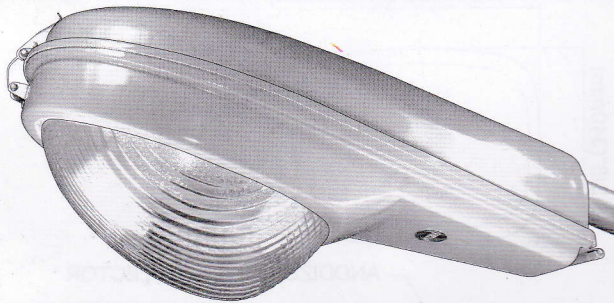

# AMCO MERCURY REFLECTOR (METAL HOUSING)

MODEL NO.

**D5-T** (METAL HOUSING w/ GLASS BOWL )

**D5-F** (FIBERGLASS HOUSING w/ GLASS BOWL)

ACCOMMODATE:  
250W TO 400W - W/ BALLAST  
250W TO 500W - W/O BALLAST

MODEL NO.

**D5-TW** (METAL HOUSING w/ WIRE GUARD )

**D5-TWF** (FIBERGLASS HOUSING w/ WIRE GUARD)

MODEL NO.

**B-5F**

BRACKET FOR WALL & WOODEN POST

MODEL NO.

**D-3T** (METAL HOUSING w/ GLASS BOWL )

**D-3TF** (FIBERGLASS HOUSING w/ GLASS BOWL)

ACCOMMODATE:  
50W TO 125W - W/ BALLAST  
160W TO 250W - W/O BALLAST

MODEL NO.

**B-3F**

BRACKET FOR WALL & WOODEN POST

MODEL NO.

**D-3TW** (METAL HOUSING w/ WIRE GUARD )