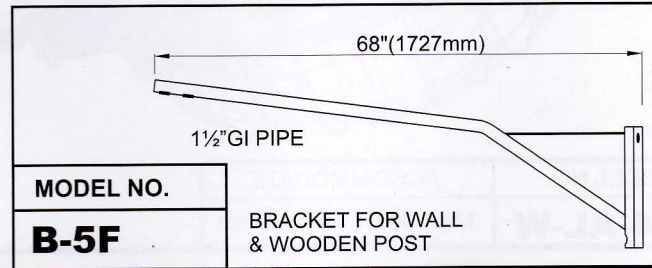

# AMCO MERCURY REFLECTOR (METAL HOUSING)

MODEL NO.

**D5-T** (METAL HOUSING w/ GLASS BOWL )

**D5-F** (FIBERGLASS HOUSING w/ GLASS BOWL)

ACCOMMODATE:  
250W TO 400W - W/ BALLAST  
250W TO 500W - W/O BALLAST

MODEL NO.

**D5-TW** (METAL HOUSING w/ WIRE GUARD )

**D5-TWF** (FIBERGLASS HOUSING w/ WIRE GUARD)

MODEL NO.

**B-5F**

BRACKET FOR WALL & WOODEN POST

MODEL NO.

**D-3T** (METAL HOUSING w/ GLASS BOWL )