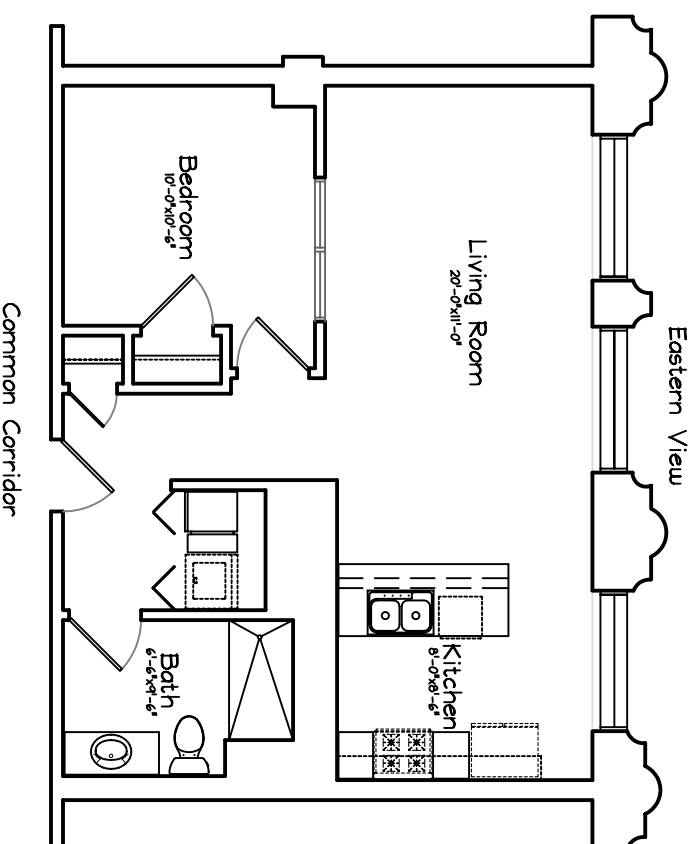

PLANKINTON LOFT APARTMENTS - 4th FLOOR

Unit #419 = 670 sq ft
One Bedroom, 1 Bath

Scale : 1/8" = 1'-0"

Square Footage taken from center of corridor/party walls
to exterior of turned walls.