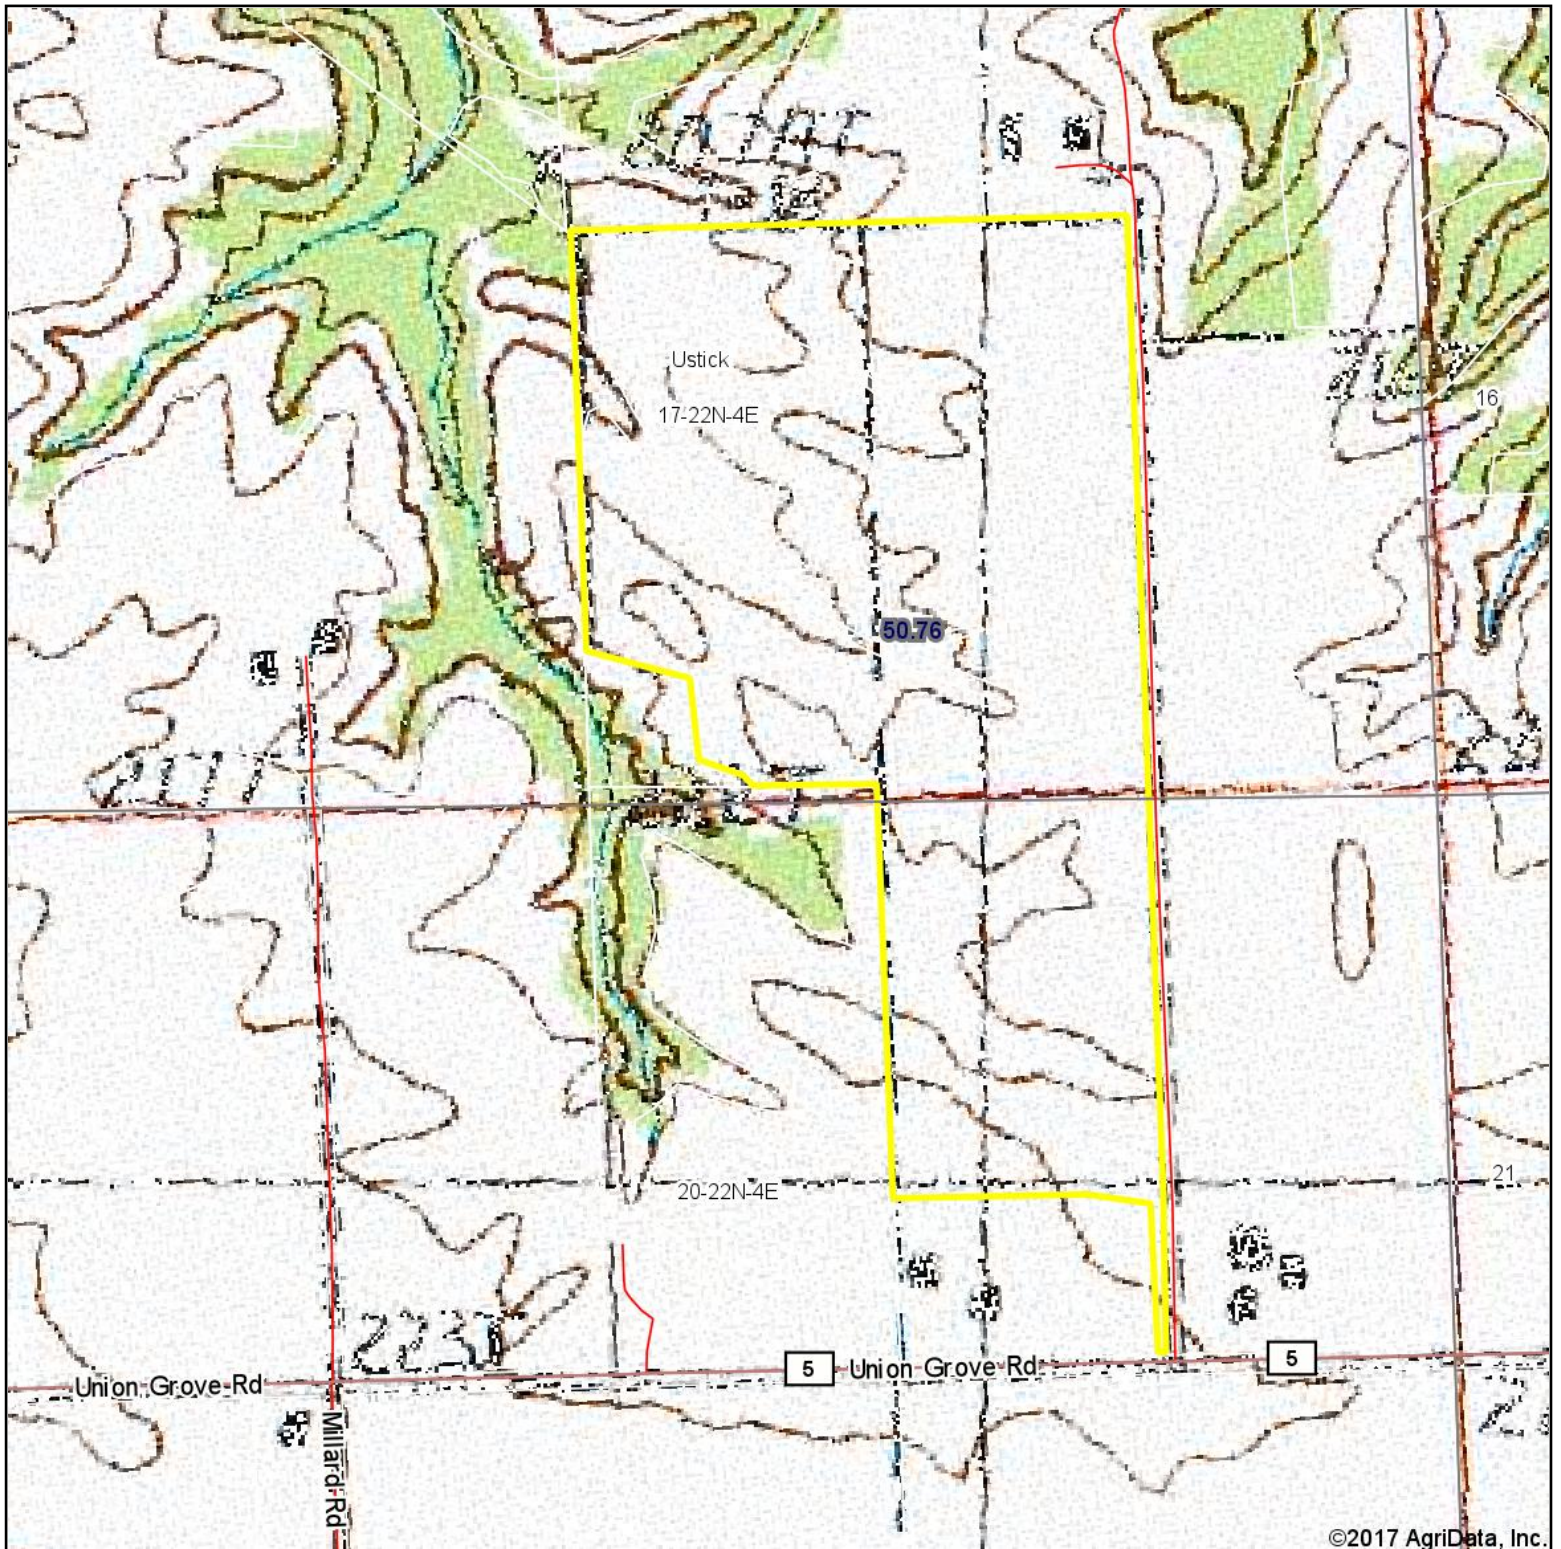

Topography Map

©2017 AgriData, Inc.

map center: 41° 53' 16, -90° 3' 39.68

17-22N-4E
Whiteside County
Illinois

2/21/2017

Maps Provided By:

CUSTOMIZED ONLINE MAPPING
© AgriData, Inc. 2017 www.AgriDataInc.com