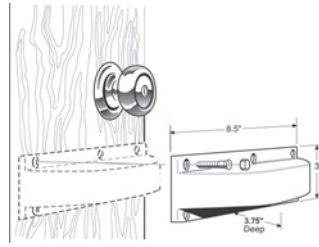

KNOB & LEVER PROTECTOR

- Protect-A-Lok is made from Lexan® poly carbonate which is virtually indestructible
- For use in areas where locks may have a chance of getting hit by carts, forklifts or vehicles
- Installs in minutes

MFG #	FINISH	EZ #
K12	Cream	008210
K12D	Duranodic	008211