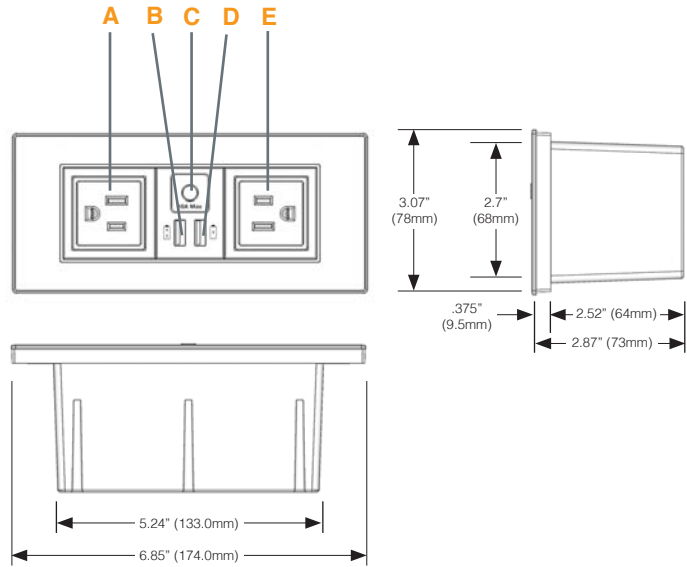

### Outside Bezel Dimensions

6.85" x 3.07" (174 x 78 mm)

### Wall Cut-Out Dimensions

5.35" x 2.87" (136 x 73 mm)

Minimum depth 2.55" (65mm)

Installation cut sheet is available on request