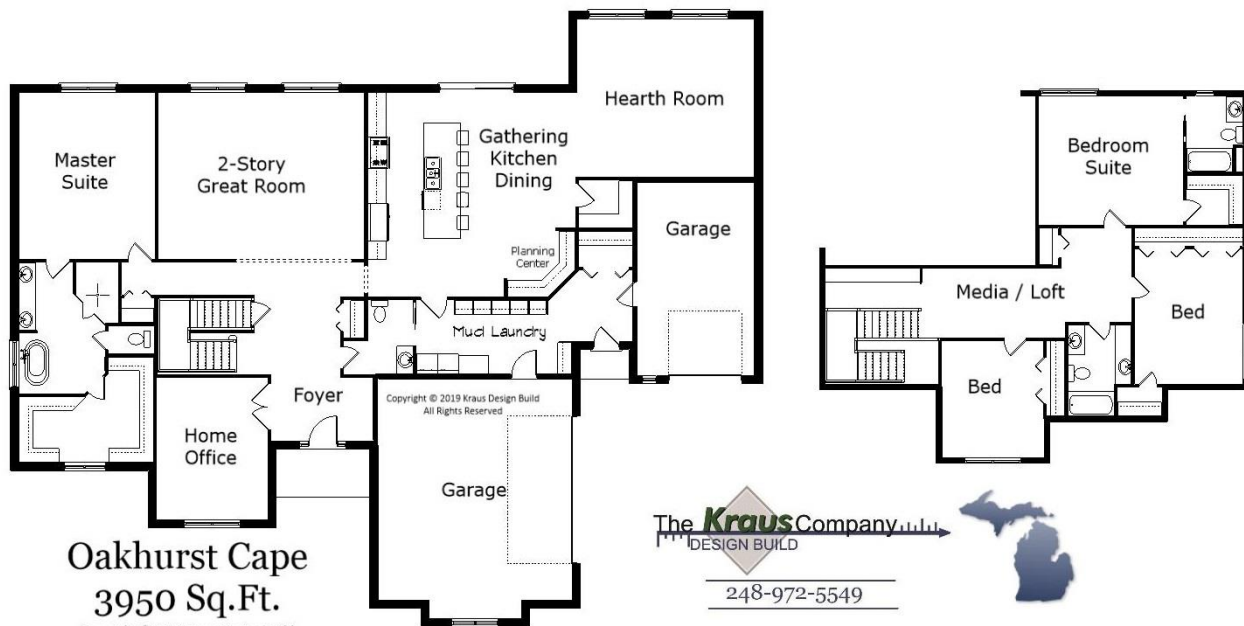

Your Land Your Style Your Home Your Way  
Design + Build = Your Best Value

[www.krausbuild.com](http://www.krausbuild.com)

Oakhurst Cape  
3950 Sq.Ft.

Copyright © 2019 Kraus Design Build  
All Rights Reserved

The **Kraus** Company  
DESIGN BUILD

248-972-5549

Setting the New Standard