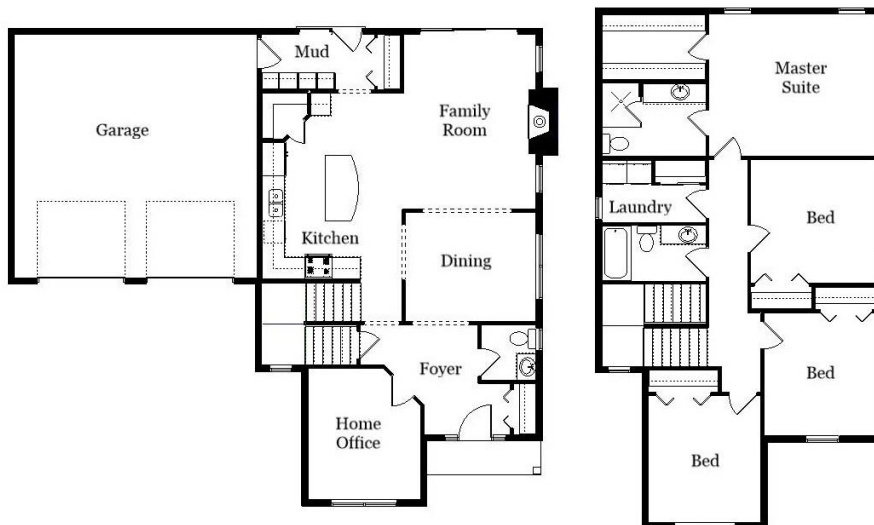

Your Land Your Style Your Home Your Way

Design + Build = Your Best Value

Northlawn LS
2055 Sq. Ft.

Copyright © 2019 Kraus Design Build
All Rights Reserved

All Our Plans are Customizable
to Meet Your Needs

The **Kraus** Company
DESIGN BUILD

Setting the New Standard