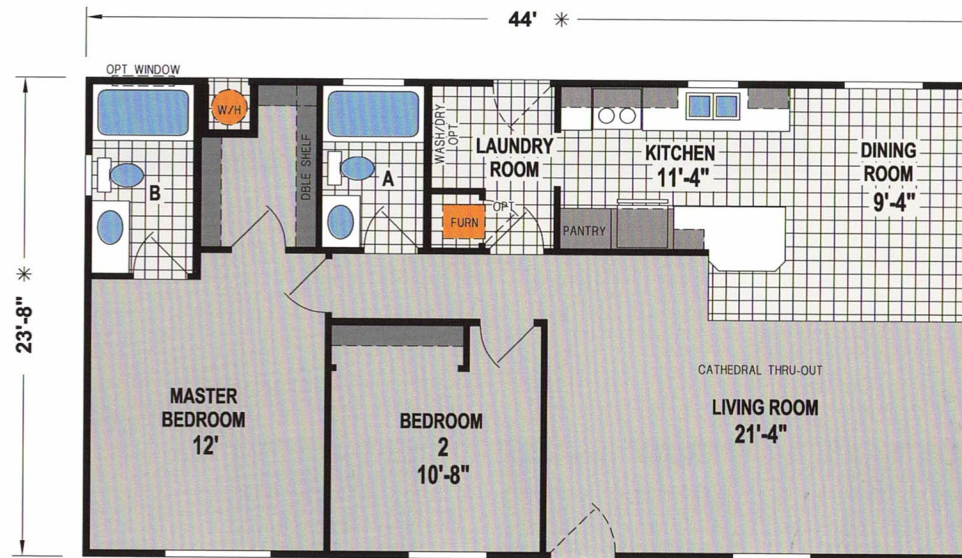

OPTION KITCHEN

OPTION MASTER
BEDROOM / BATH

K604CT

2 BED-2 BATH
1041 SQ.FT.