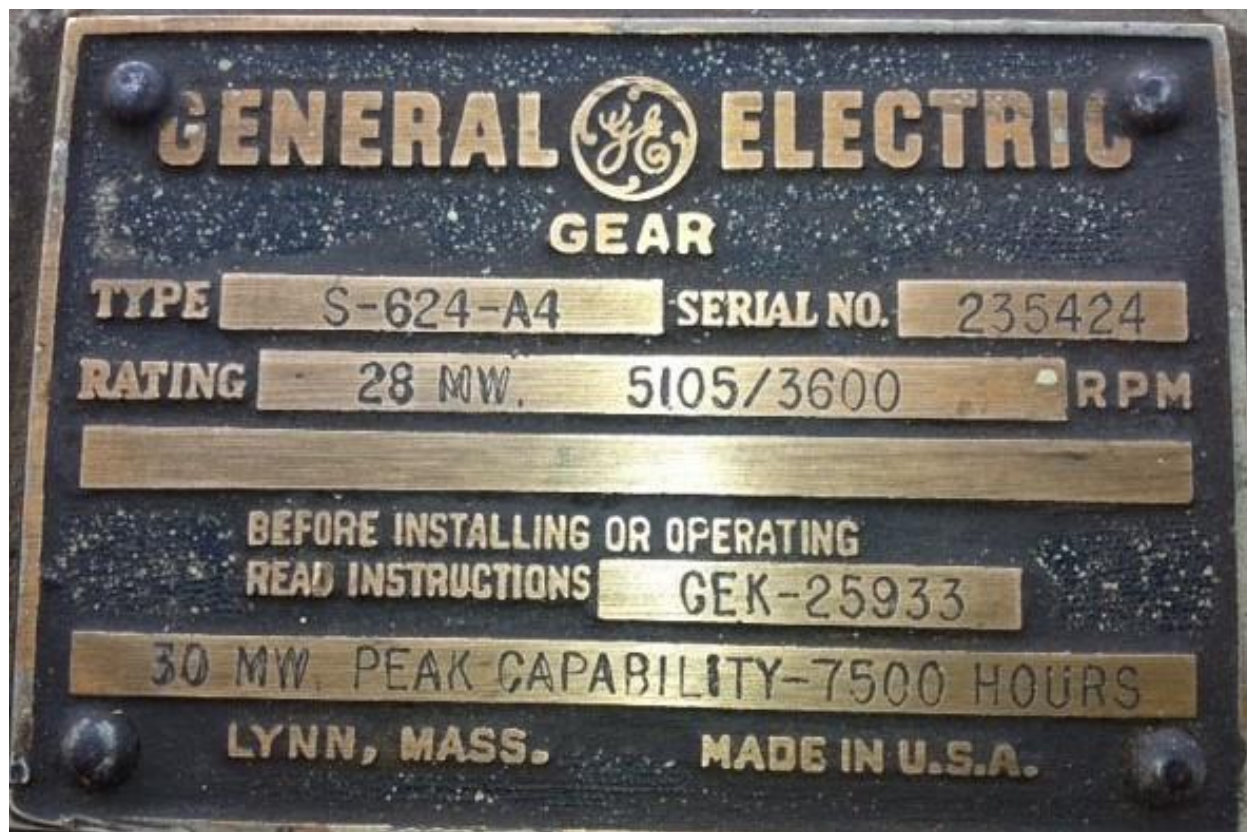

NSV Energy, LLC

www.nsvenergy.com

GE Frame 5P load Gear, Gear type S-624-A4, 5105/3600 rpm

sales@nsvenergy.com

908-421-4139