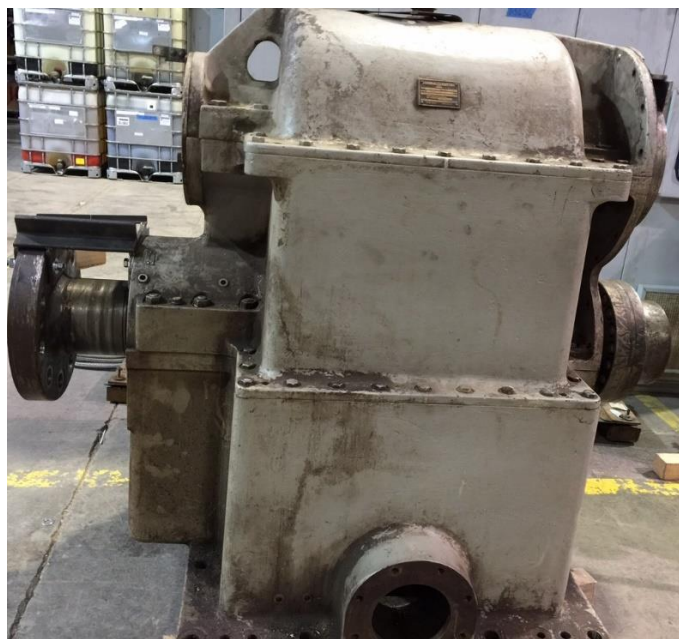

NSV Energy, LLC

www.nsvenergy.com

GE Frame 5P load Gear, Gear type S-624-A4, 5105/3600 rpm

sales@nsvenergy.com

908-421-4139