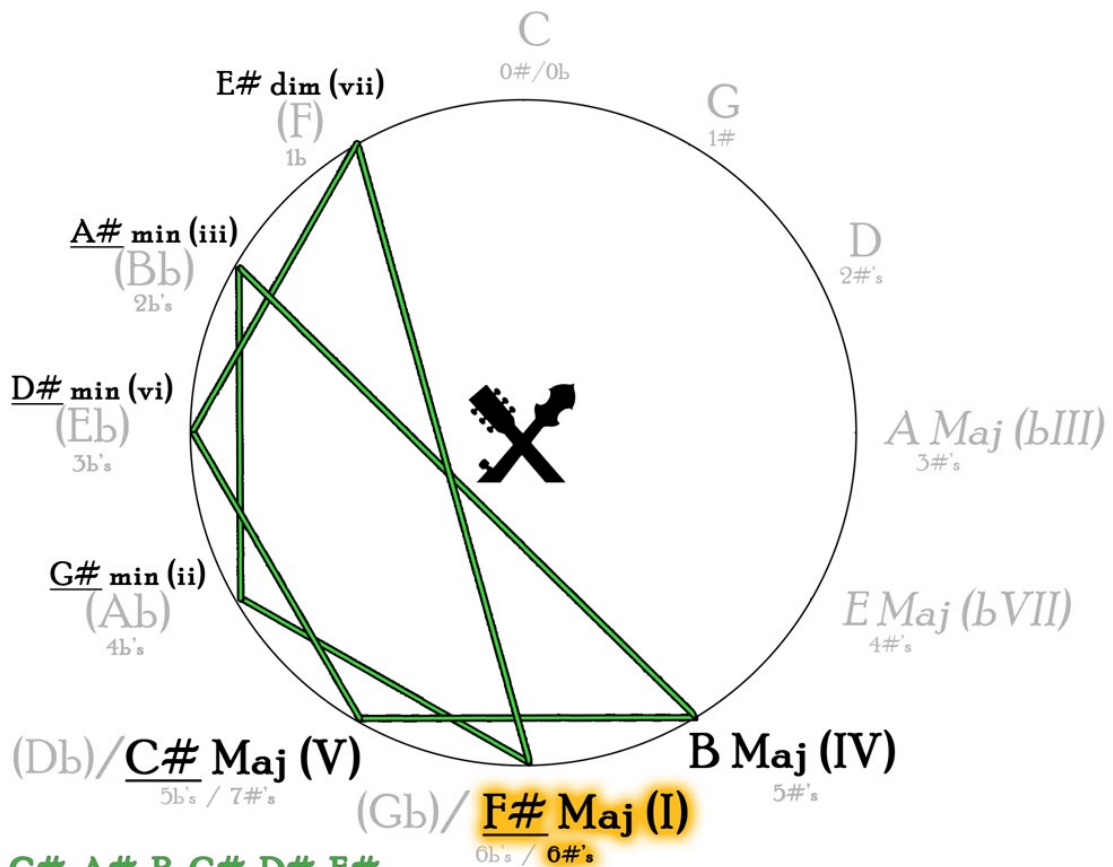

See these note locations on your instrument with a Fretboard Toolbox Complete Edition (pp. 25-26)

A Major: A, B, C#, D, E, F#, G#
A Major Pentatonic: A, B, C#, E, F#

A Blues: A, C, D, E, G

See these note locations on your instrument with a Fretboard Toolbox Complete Edition (pp. 13-14)

E Major: E, F#, G#, A, B, C#, D#
E Major Pentatonic: E, F#, G#, B, C#

E Blues: E, G, A, B, D

See these note locations on your instrument with a Fretboard Toolbox Complete Edition (pp. 29-30)

B Major: B, C#, D#, E, F#, G#, A#

B Major Pentatonic: B, C#, D#, F#, G#

B Blues: B, D, E, F#, A

See these note locations on your instrument with a Fretboard Toolbox Complete Edition (pp. 17-18)

F# Major: F#, G#, A#, B, C#, D#, E#
F# Major Pentatonic: F#, G#, A#, C#, D#