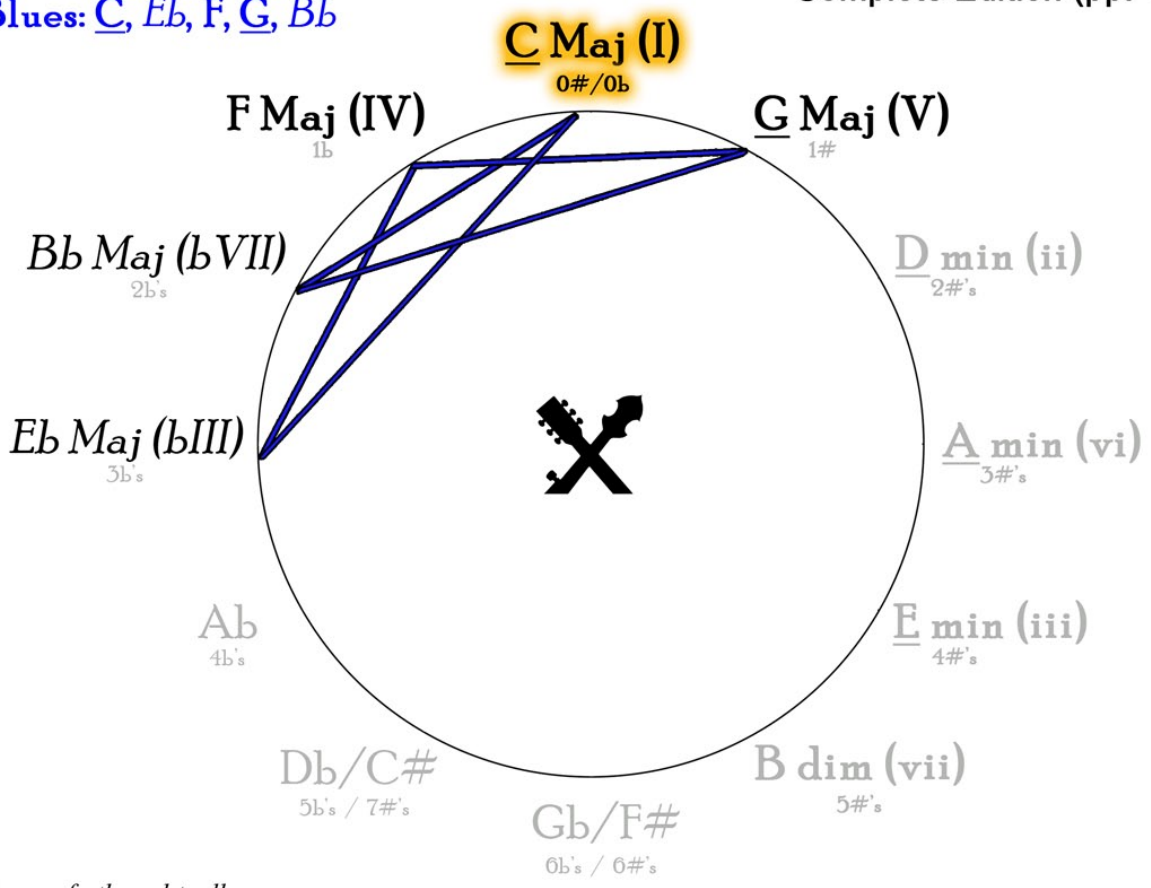

Circle of Fifths Decoder

Another Music Theory Tool from Fretboard Toolbox

Instructions:

1. Click any key outlined in yellow above to go to that Major/Blues key's page.
2. Click any page number or Fretboard Toolbox logo () to return to this page.
3. Click "[here](#)" to watch a video showing lots of ways to use this tool.
4. Click "[here](#)" to check out the Fretboard Toolbox Circle of Fifths T-Shirts!
5. Click "[here](#)" to order Fretboard Toolbox Essential and Complete Editions, so you can see the notes that build each of these chords and scales in each of these keys, and where they are found all over your instrument!

C Major: C, D, E, F, G, A, B
C Major Pentatonic: C, D, E, G, A
C Blues: C, Eb, F, G, Bb

See these note locations on your instrument with a Fretboard Toolbox Complete Edition (pp. 19-20)

G Major: G, A, B, C, D, E, F#
G Major Pentatonic: G, A, B, D, E

G Blues: G, Bb, C, D, F

See these note locations on your instrument with a Fretboard Toolbox Complete Edition (pp. 9-10)

D Major: D, E, F#, G, A, B, C#
D Major Pentatonic: D, E, F#, A, B

D Blues: D, F, G, A, C

See these note locations on your instrument with a Fretboard Toolbox Complete Edition (pp. 25-26)

A Major: A, B, C#, D, E, F#, G#
A Major Pentatonic: A, B, C#, E, F#

A Blues: A, C, D, E, G

See these note locations on your instrument with a Fretboard Toolbox Complete Edition (pp. 13-14)