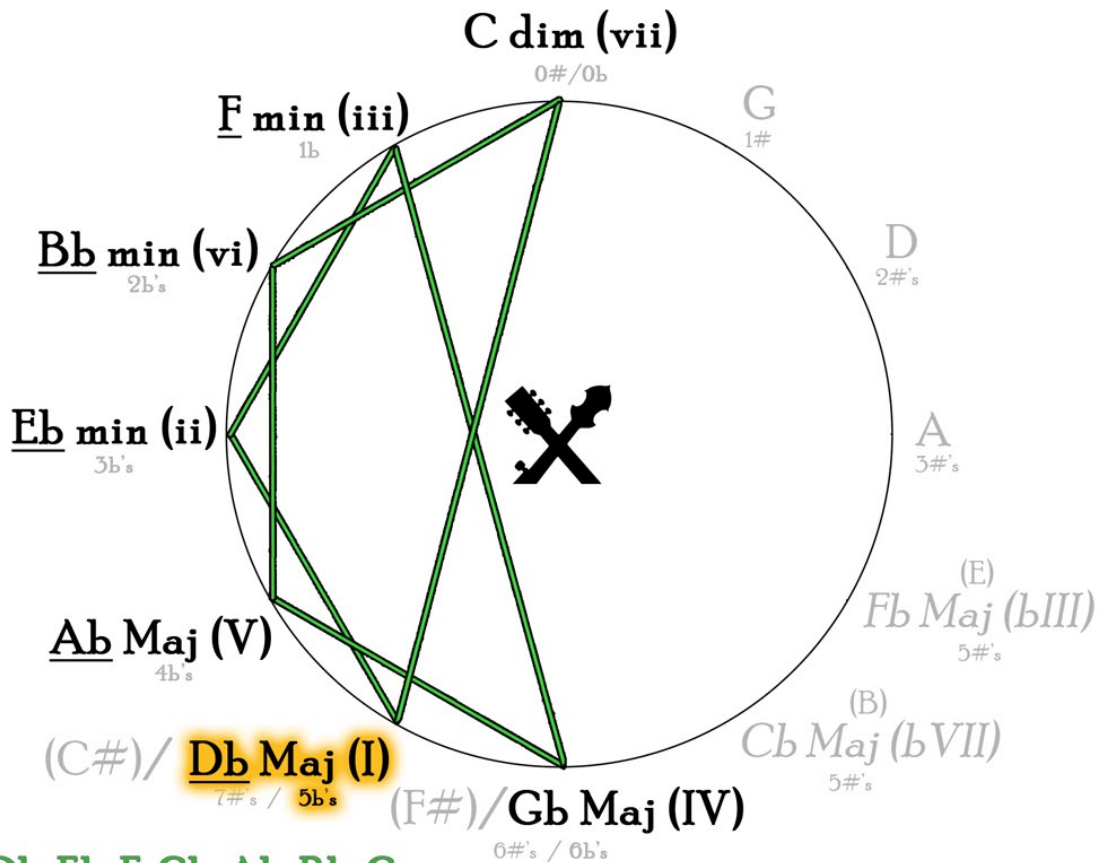

See these note locations on your instrument with a Fretboard Toolbox Complete Edition (pp. 25-26)

A Major: A, B, C#, D, E, F#, G#
A Major Pentatonic: A, B, C#, E, F#

A Blues: A, C, D, E, G

See these note locations on your instrument with a Fretboard Toolbox Complete Edition (pp. 13-14)

F# Blues: F#, A, B, C#, E

See these note locations on your instrument with a Fretboard Toolbox Complete Edition (pp. 33-34)

Gb Major: Gb, Ab, Bb, Cb, Db, Eb, F

Gb Major Pentatonic: Gb, Ab, Bb, Db, Eb

Gb Blues: Gb, Bbb, Cb, Db, Fb

See these note locations on your instrument with a Fretboard Toolbox Complete Edition (pp. 35-36)

C# Major: C#, D#, E#, F#, G#, A#, B#

C Major Pentatonic: C#, D#, E#, G#, A#

C# Blues: C#, E, F#, G#, B

See these note locations on your instrument with a Fretboard Toolbox Complete Edition (pp. 21-22)

Db Major: Db, Eb, F, Gb, Ab, Bb, C
Db Major Pentatonic: Db, Eb, F, Ab, Bb

Db Blues: Db, Fb, Gb, Ab, Cb

See these note locations on your instrument with a Fretboard Toolbox Complete Edition (pp. 23-24)

Ab Major: Ab, Bb, C, Db, Eb, F, G
Ab Major Pentatonic: Ab, Bb, C, Eb, F