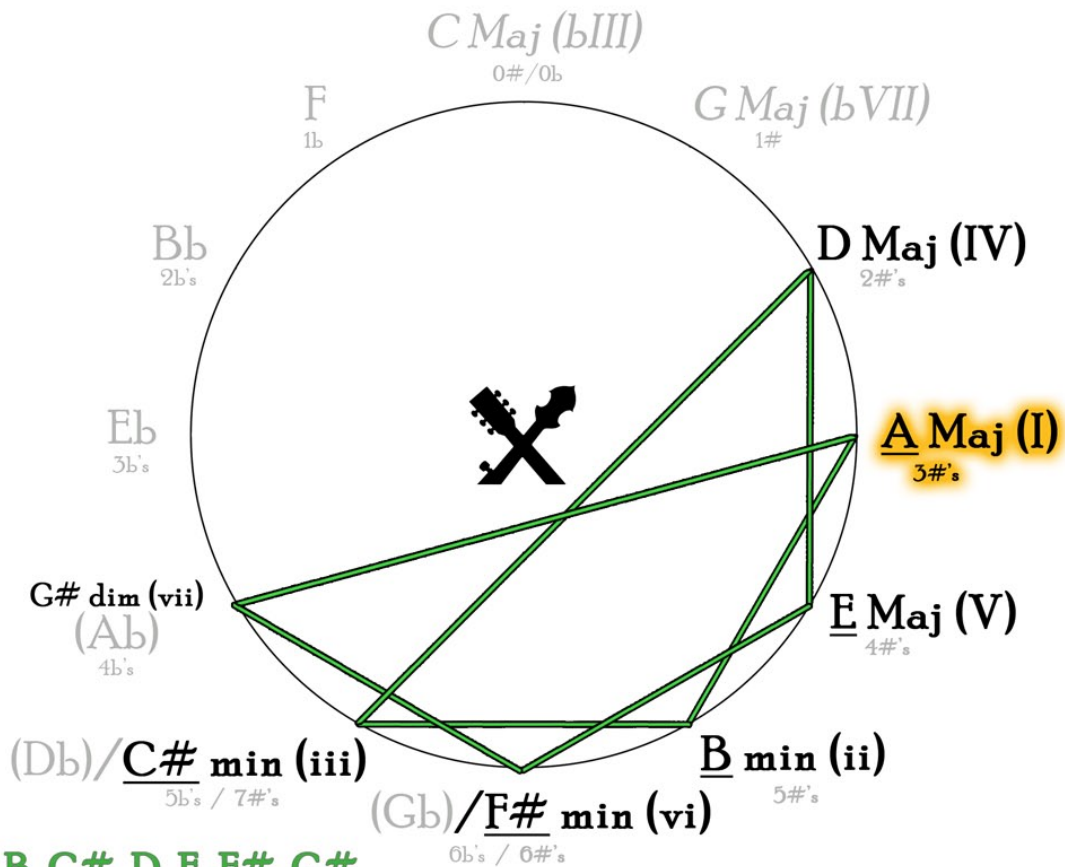

Circle of Fifths Decoder

Another Music Theory Tool from Fretboard Toolbox

Instructions:

1. Click any key outlined in yellow above to go to that Major/Blues key's page.
2. Click any page number or Fretboard Toolbox logo () to return to this page.
3. Click "[here](#)" to watch a video showing lots of ways to use this tool.
4. Click "[here](#)" to check out the Fretboard Toolbox Circle of Fifths T-Shirts!
5. Click "[here](#)" to order Fretboard Toolbox Essential and Complete Editions, so you can see the notes that build each of these chords and scales in each of these keys, and where they are found all over your instrument!

C Major: C, D, E, F, G, A, B
C Major Pentatonic: C, D, E, G, A
C Blues: C, Eb, F, G, Bb

See these note locations on your instrument with a Fretboard Toolbox Complete Edition (pp. 19-20)

G Major: G, A, B, C, D, E, F#
G Major Pentatonic: G, A, B, D, E

G Blues: G, Bb, C, D, F

See these note locations on your instrument with a Fretboard Toolbox Complete Edition (pp. 9-10)

D Major: D, E, F#, G, A, B, C#
D Major Pentatonic: D, E, F#, A, B

D Blues: D, F, G, A, C

See these note locations on your instrument with a Fretboard Toolbox Complete Edition (pp. 25-26)

A Major: A, B, C#, D, E, F#, G#
A Major Pentatonic: A, B, C#, E, F#

A Blues: A, C, D, E, G

See these note locations on your instrument with a Fretboard Toolbox Complete Edition (pp. 13-14)