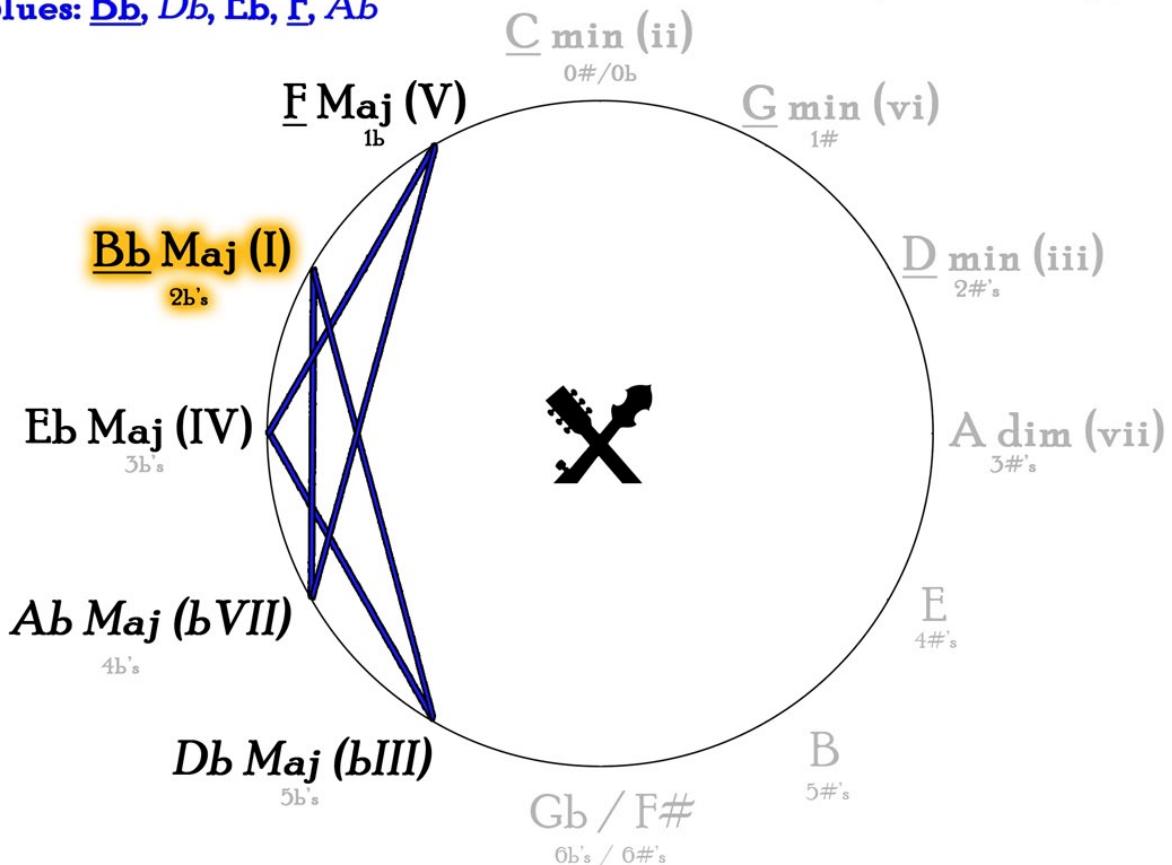

Ab Blues: Ab, Cb, Db, Eb, Gb

See these note locations on your instrument with a Fretboard Toolbox Complete Edition (pp. 11-12)

Eb Major: Eb, F, G, Ab, Bb, C, D
Eb Major Pentatonic: Eb, F, G, Bb, C

Eb Blues: Eb, Gb, Ab, Bb, Db

See these note locations on your instrument with a Fretboard Toolbox Complete Edition (pp. 27-28)

Bb Major: Bb, C, D, Eb, F, G, A
Bb Major Pentatonic: Bb, C, D, E, G

Bb Blues: Bb, Db, Eb, F, Ab

See these note locations on your instrument with a Fretboard Toolbox Complete Edition (pp. 15-16)