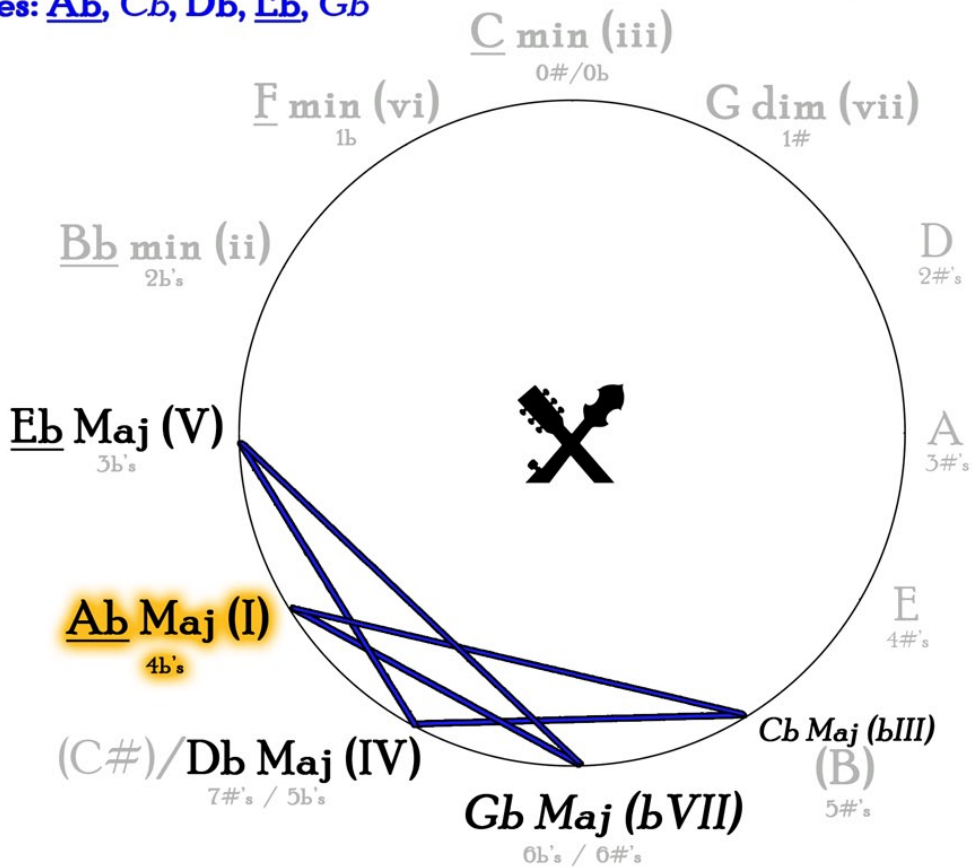

F# Blues: F#, A, B, C#, E

See these note locations on your instrument with a Fretboard Toolbox Complete Edition (pp. 33-34)

Gb Major: Gb, Ab, Bb, Cb, Db, Eb, F

Gb Major Pentatonic: Gb, Ab, Bb, Db, Eb

Gb Blues: Gb, Bbb, Cb, Db, Fb

See these note locations on your instrument with a Fretboard Toolbox Complete Edition (pp. 35-36)

C# Major: C#, D#, E#, F#, G#, A#, B#

C Major Pentatonic: C#, D#, E#, G#, A#

C# Blues: C#, E, F#, G#, B

See these note locations on your instrument with a Fretboard Toolbox Complete Edition (pp. 21-22)

Db Major: Db, Eb, F, Gb, Ab, Bb, C
Db Major Pentatonic: Db, Eb, F, Ab, Bb

Db Blues: Db, Fb, Gb, Ab, Cb

See these note locations on your instrument with a Fretboard Toolbox Complete Edition (pp. 23-24)

Ab Major: Ab, Bb, C, Db, Eb, F, G
Ab Major Pentatonic: Ab, Bb, C, Eb, F

Ab Blues: Ab, Cb, Db, Eb, Gb

See these note locations on your instrument with a Fretboard Toolbox Complete Edition (pp. 11-12)

Eb Major: Eb, F, G, Ab, Bb, C, D
Eb Major Pentatonic: Eb, F, G, Bb, C

Eb Blues: Eb, Gb, Ab, Bb, Db