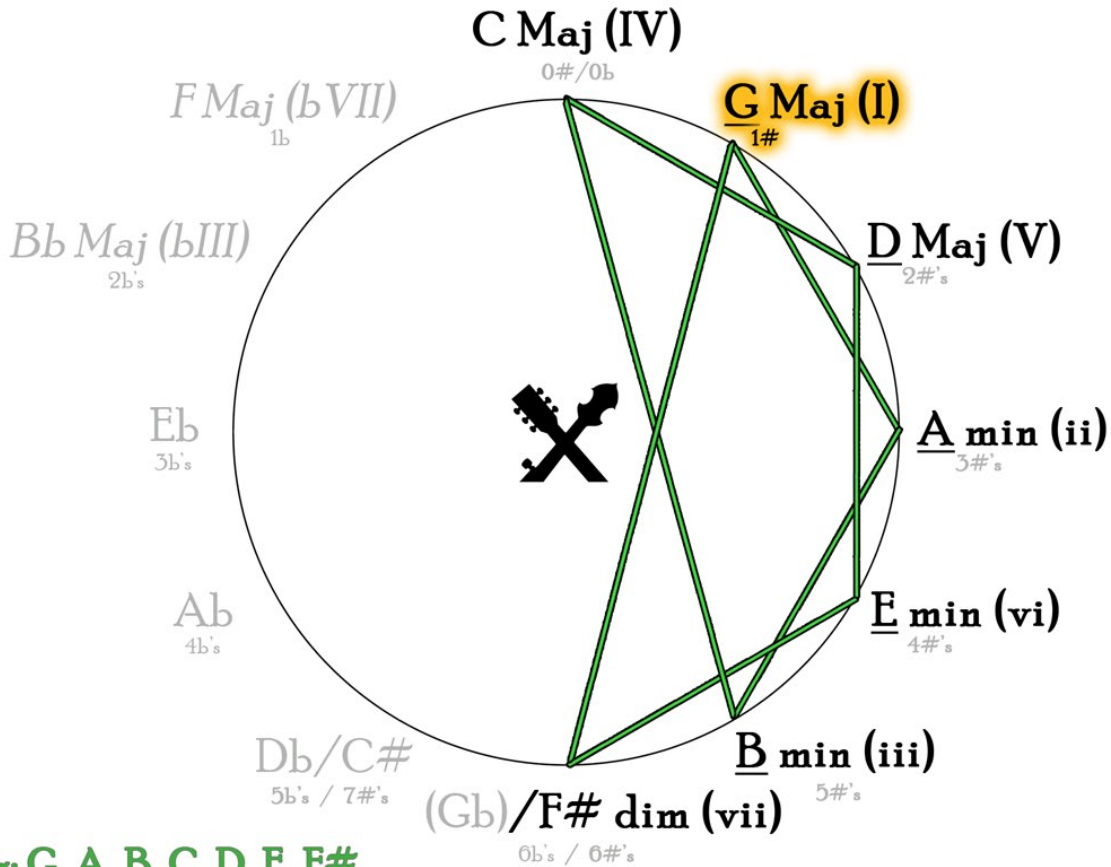

Circle of Fifths Decoder

Another Music Theory Tool from Fretboard Toolbox

Instructions:

1. Click any key outlined in yellow above to go to that Major/Blues key's page.
2. Click any page number or Fretboard Toolbox logo () to return to this page.
3. Click "[here](#)" to watch a video showing lots of ways to use this tool.
4. Click "[here](#)" to check out the Fretboard Toolbox Circle of Fifths T-Shirts!
5. Click "[here](#)" to order Fretboard Toolbox Essential and Complete Editions, so you can see the notes that build each of these chords and scales in each of these keys, and where they are found all over your instrument!

C Major: C, D, E, F, G, A, B
C Major Pentatonic: C, D, E, G, A
C Blues: C, Eb, F, G, Bb

See these note locations on your instrument with a Fretboard Toolbox Complete Edition (pp. 19-20)

G Major: G, A, B, C, D, E, F#
G Major Pentatonic: G, A, B, D, E

G Blues: G, Bb, C, D, F

See these note locations on your instrument with a Fretboard Toolbox Complete Edition (pp. 9-10)

D Major: D, E, F#, G, A, B, C#
D Major Pentatonic: D, E, F#, A, B

D Blues: D, F, G, A, C

See these note locations on your instrument with a Fretboard Toolbox Complete Edition (pp. 25-26)

A Major: A, B, C#, D, E, F#, G#
A Major Pentatonic: A, B, C#, E, F#

A Blues: A, C, D, E, G

See these note locations on your instrument with a Fretboard Toolbox Complete Edition (pp. 13-14)