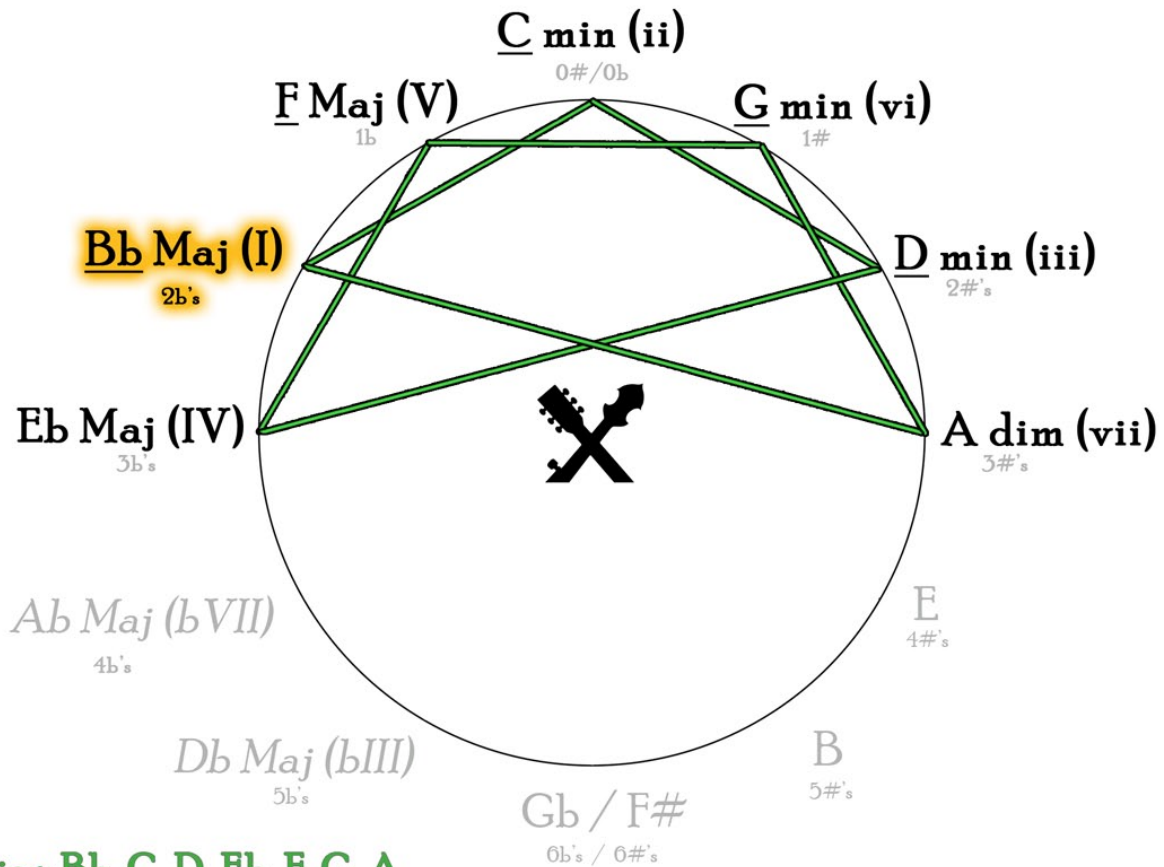

See these note locations on your instrument with a Fretboard Toolbox Complete Edition (pp. 35-36)

C# Major: C#, D#, E#, F#, G#, A#, B#

C Major Pentatonic: C#, D#, E#, G#, A#

C# Blues: C#, E, F#, G#, B

See these note locations on your instrument with a Fretboard Toolbox Complete Edition (pp. 21-22)

Db Major: Db, Eb, F, Gb, Ab, Bb, C
Db Major Pentatonic: Db, Eb, F, Ab, Bb

Db Blues: Db, Fb, Gb, Ab, Cb

See these note locations on your instrument with a Fretboard Toolbox Complete Edition (pp. 23-24)

Ab Major: Ab, Bb, C, Db, Eb, F, G
Ab Major Pentatonic: Ab, Bb, C, Eb, F

Ab Blues: Ab, Cb, Db, Eb, Gb

See these note locations on your instrument with a Fretboard Toolbox Complete Edition (pp. 11-12)

Eb Major: Eb, F, G, Ab, Bb, C, D
Eb Major Pentatonic: Eb, F, G, Bb, C

Eb Blues: Eb, Gb, Ab, Bb, Db

See these note locations on your instrument with a Fretboard Toolbox Complete Edition (pp. 27-28)

Bb Major: Bb, C, D, Eb, F, G, A
Bb Major Pentatonic: Bb, C, D, E, G

Bb Blues: Bb, Db, Eb, F, Ab

See these note locations on your instrument with a Fretboard Toolbox Complete Edition (pp. 15-16)