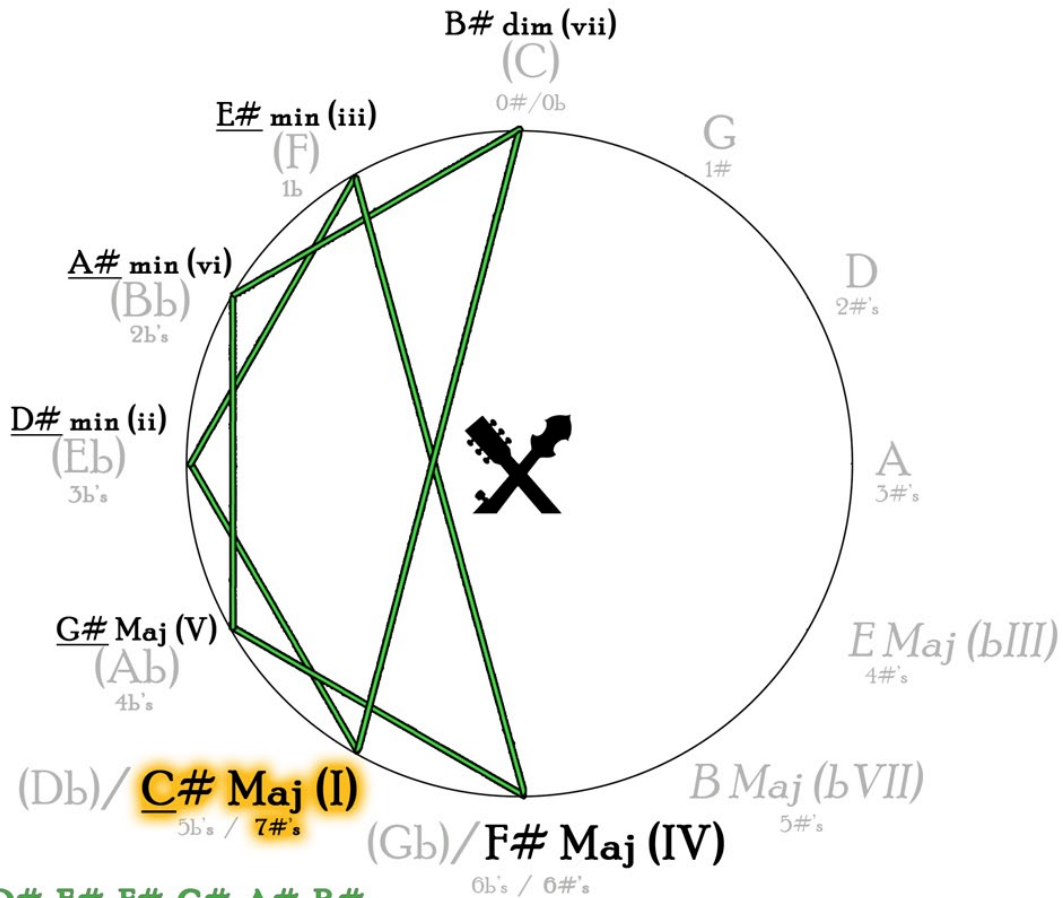

See these note locations on your instrument with a Fretboard Toolbox Complete Edition (pp. 25-26)

A Major: A, B, C#, D, E, F#, G#
A Major Pentatonic: A, B, C#, E, F#

A Blues: A, C, D, E, G

See these note locations on your instrument with a Fretboard Toolbox Complete Edition (pp. 13-14)

B Major Pentatonic: B, C#, D#, F#, G#

B Blues: B, D, E, F#, A

See these note locations on your instrument with a Fretboard Toolbox Complete Edition (pp. 17-18)

F# Major: F#, G#, A#, B, C#, D#, E#
F# Major Pentatonic: F#, G#, A#, C#, D#

F# Blues: F#, A, B, C#, E

See these note locations on your instrument with a Fretboard Toolbox Complete Edition (pp. 33-34)

Gb Major: Gb, Ab, Bb, Cb, Db, Eb, F

Gb Major Pentatonic: Gb, Ab, Bb, Db, Eb

Gb Blues: Gb, Bbb, Cb, Db, Fb

See these note locations on your instrument with a Fretboard Toolbox Complete Edition (pp. 35-36)

C# Major: C#, D#, E#, F#, G#, A#, B#

C Major Pentatonic: C#, D#, E#, G#, A#

C# Blues: C#, E, F#, G#, B

See these note locations on your instrument with a Fretboard Toolbox Complete Edition (pp. 21-22)