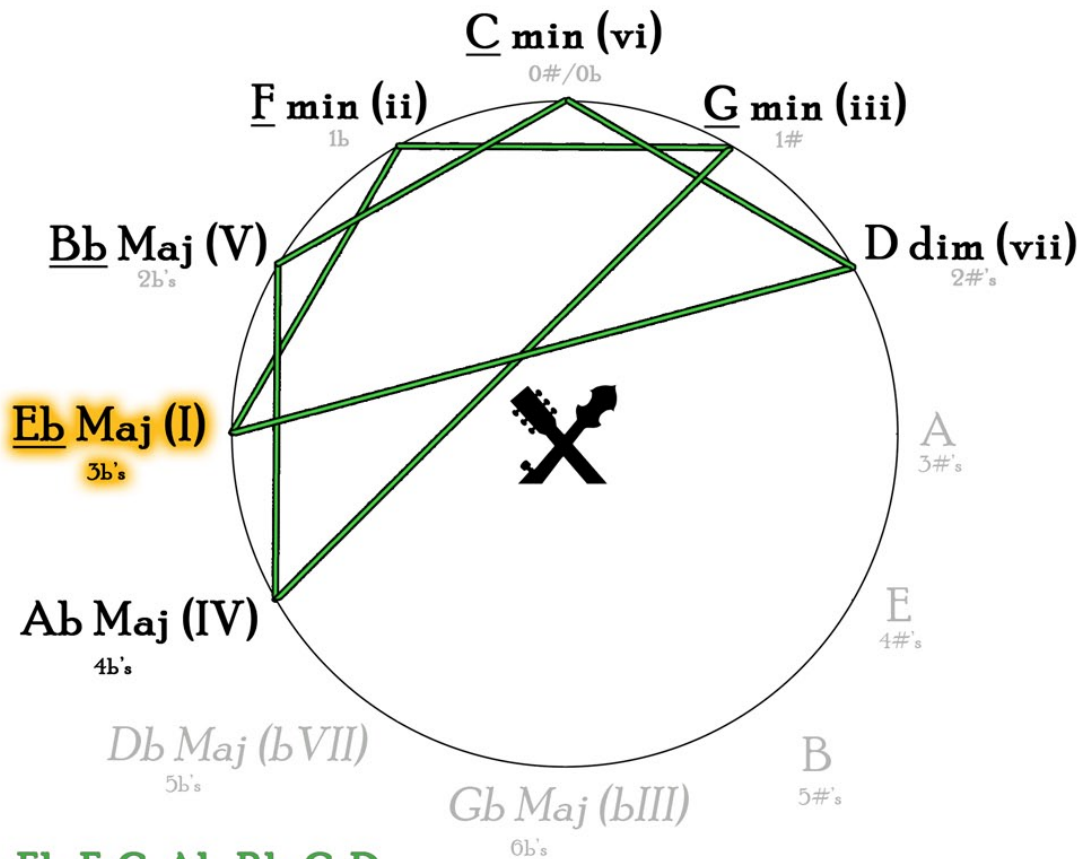

See these note locations on your instrument with a Fretboard Toolbox Complete Edition (pp. 35-36)

C# Major: C#, D#, E#, F#, G#, A#, B#

C Major Pentatonic: C#, D#, E#, G#, A#

C# Blues: C#, E, F#, G#, B

See these note locations on your instrument with a Fretboard Toolbox Complete Edition (pp. 21-22)

Db Major: Db, Eb, F, Gb, Ab, Bb, C
Db Major Pentatonic: Db, Eb, F, Ab, Bb

Db Blues: Db, Fb, Gb, Ab, Cb

See these note locations on your instrument with a Fretboard Toolbox Complete Edition (pp. 23-24)

Ab Major: Ab, Bb, C, Db, Eb, F, G
Ab Major Pentatonic: Ab, Bb, C, Eb, F

Ab Blues: Ab, Cb, Db, Eb, Gb

See these note locations on your instrument with a Fretboard Toolbox Complete Edition (pp. 11-12)

Eb Major: Eb, F, G, Ab, Bb, C, D
Eb Major Pentatonic: Eb, F, G, Bb, C

Eb Blues: Eb, Gb, Ab, Bb, Db