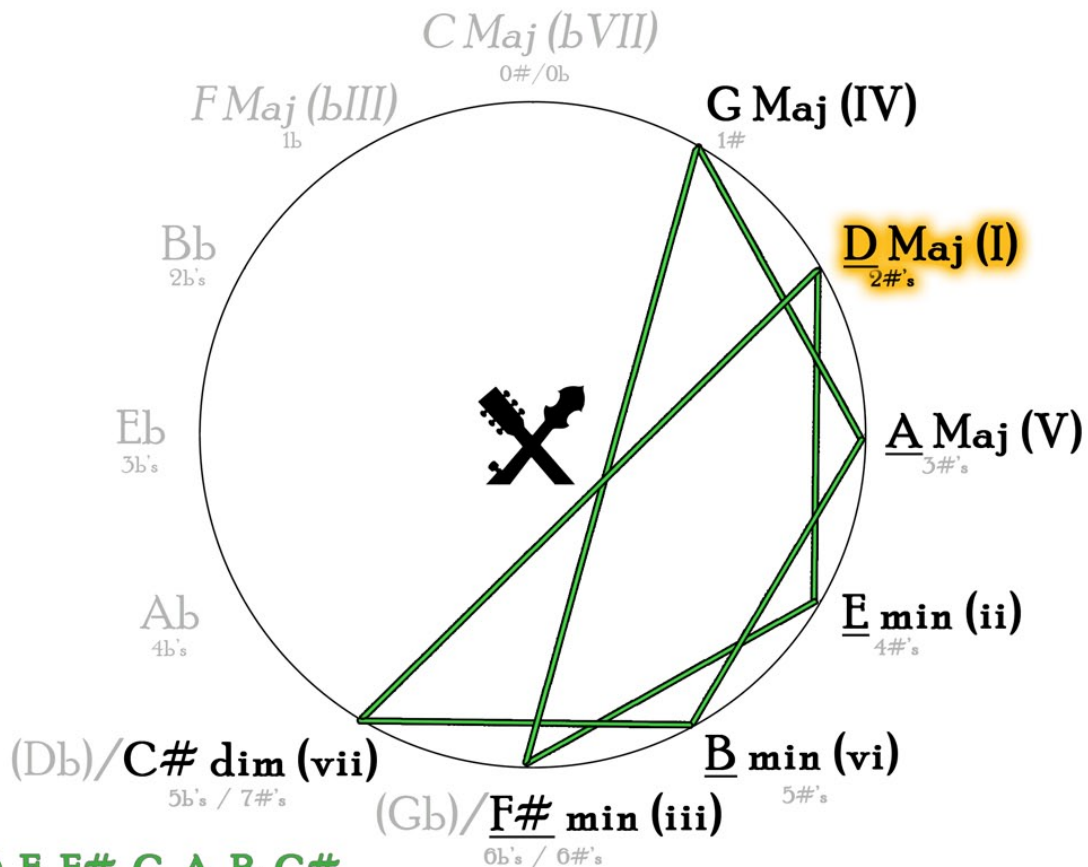

Circle of Fifths Decoder

Another Music Theory Tool from Fretboard Toolbox

Instructions:

1. Click any key outlined in yellow above to go to that Major/Blues key's page.
2. Click any page number or Fretboard Toolbox logo () to return to this page.
3. Click "[here](#)" to watch a video showing lots of ways to use this tool.
4. Click "[here](#)" to check out the Fretboard Toolbox Circle of Fifths T-Shirts!
5. Click "[here](#)" to order Fretboard Toolbox Essential and Complete Editions, so you can see the notes that build each of these chords and scales in each of these keys, and where they are found all over your instrument!

C Major: C, D, E, F, G, A, B
C Major Pentatonic: C, D, E, G, A
C Blues: C, Eb, F, G, Bb

See these note locations on your instrument with a Fretboard Toolbox Complete Edition (pp. 19-20)

G Major: G, A, B, C, D, E, F#
G Major Pentatonic: G, A, B, D, E

G Blues: G, Bb, C, D, F

See these note locations on your instrument with a Fretboard Toolbox Complete Edition (pp. 9-10)

D Major: D, E, F#, G, A, B, C#
D Major Pentatonic: D, E, F#, A, B

D Blues: D, F, G, A, C

See these note locations on your instrument with a Fretboard Toolbox Complete Edition (pp. 25-26)

A Major: A, B, C#, D, E, F#, G#
A Major Pentatonic: A, B, C#, E, F#

A Blues: A, C, D, E, G

See these note locations on your instrument with a Fretboard Toolbox Complete Edition (pp. 13-14)