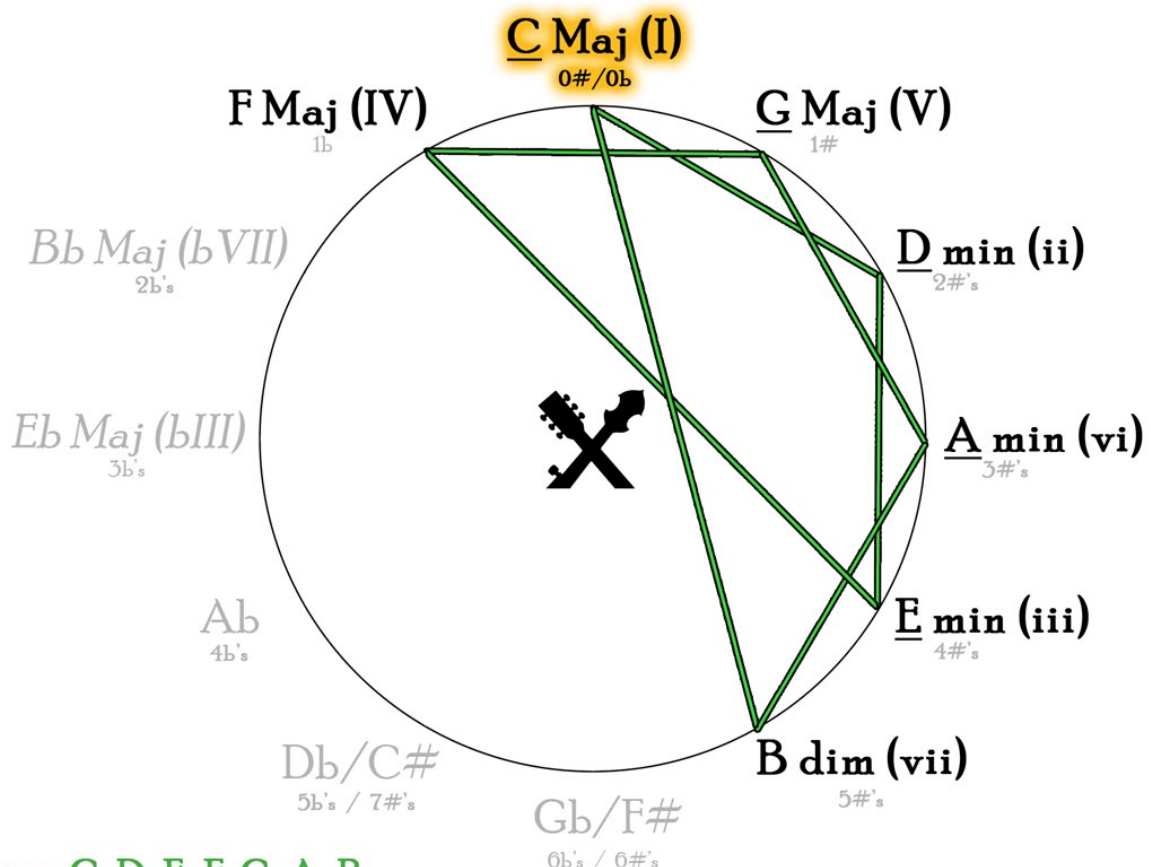

Circle of Fifths Decoder

Another Music Theory Tool from Fretboard Toolbox

Instructions:

1. Click any key outlined in yellow above to go to that Major/Blues key's page.
2. Click any page number or Fretboard Toolbox logo () to return to this page.
3. Click "[here](#)" to watch a video showing lots of ways to use this tool.
4. Click "[here](#)" to check out the Fretboard Toolbox Circle of Fifths T-Shirts!
5. Click "[here](#)" to order Fretboard Toolbox Essential and Complete Editions, so you can see the notes that build each of these chords and scales in each of these keys, and where they are found all over your instrument!

C Major: C, D, E, F, G, A, B
C Major Pentatonic: C, D, E, G, A
C Blues: C, Eb, F, G, Bb

See these note locations on your instrument with a Fretboard Toolbox Complete Edition (pp. 19-20)

G Major: G, A, B, C, D, E, F#
G Major Pentatonic: G, A, B, D, E

See these note locations on your instrument with a Fretboard Toolbox Complete Edition (pp. 25-26)

A Major: A, B, C#, D, E, F#, G#
A Major Pentatonic: A, B, C#, E, F#

A Blues: A, C, D, E, G

See these note locations on your instrument with a Fretboard Toolbox Complete Edition (pp. 13-14)