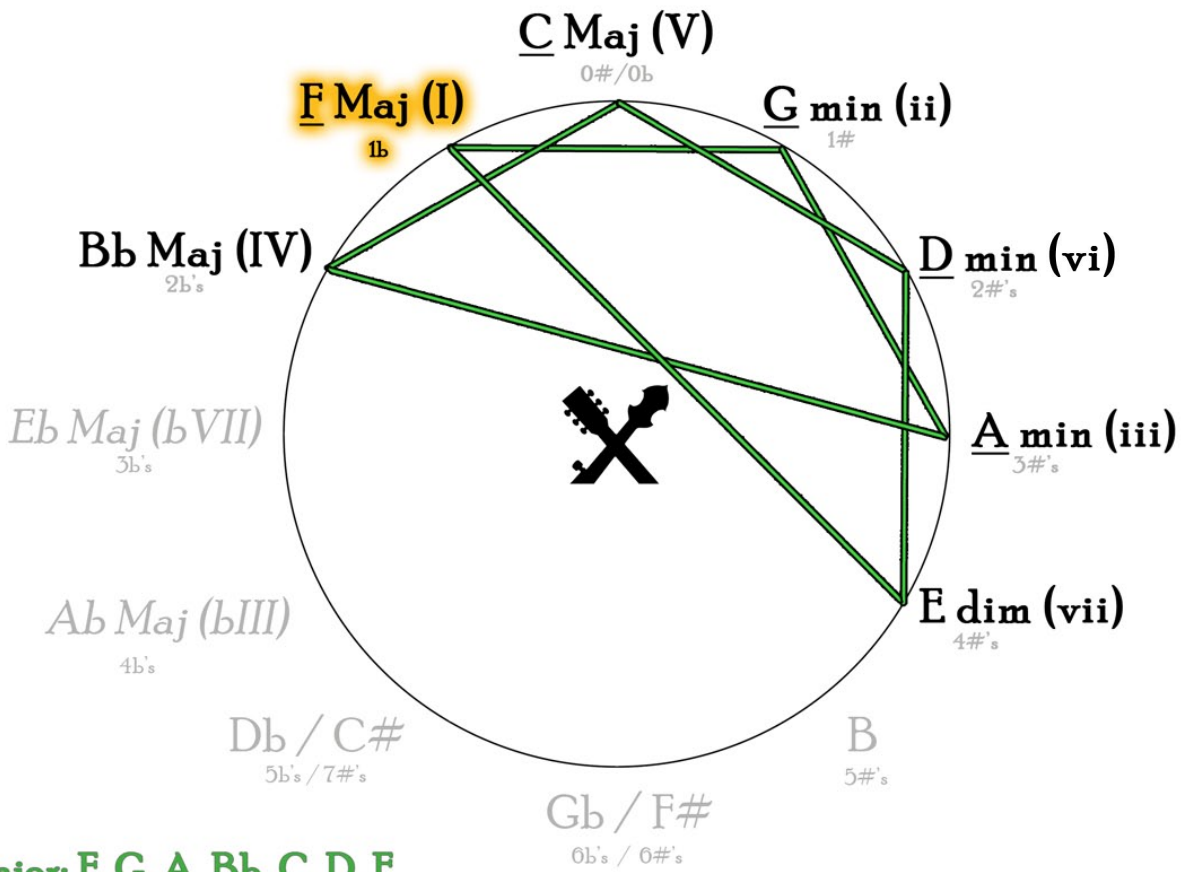

See these note locations on your instrument with a Fretboard Toolbox Complete Edition (pp. 25-26)

A Major: A, B, C#, D, E, F#, G#
A Major Pentatonic: A, B, C#, E, F#

A Blues: A, C, D, E, G

See these note locations on your instrument with a Fretboard Toolbox Complete Edition (pp. 13-14)

See these note locations on your instrument with a Fretboard Toolbox Complete Edition (pp. 35-36)

C# Major: C#, D#, E#, F#, G#, A#, B#

C Major Pentatonic: C#, D#, E#, G#, A#

C# Blues: C#, E, F#, G#, B

See these note locations on your instrument with a Fretboard Toolbox Complete Edition (pp. 21-22)

Ab Blues: Ab, Cb, Db, Eb, Gb

See these note locations on your instrument with a Fretboard Toolbox Complete Edition (pp. 11-12)

Eb Major: Eb, F, G, Ab, Bb, C, D
Eb Major Pentatonic: Eb, F, G, Bb, C

Eb Blues: Eb, Gb, Ab, Bb, Db

See these note locations on your instrument with a Fretboard Toolbox Complete Edition (pp. 27-28)

Bb Major: Bb, C, D, Eb, F, G, A
Bb Major Pentatonic: Bb, C, D, E, G

Bb Blues: Bb, Db, Eb, F, Ab

See these note locations on your instrument with a Fretboard Toolbox Complete Edition (pp. 15-16)