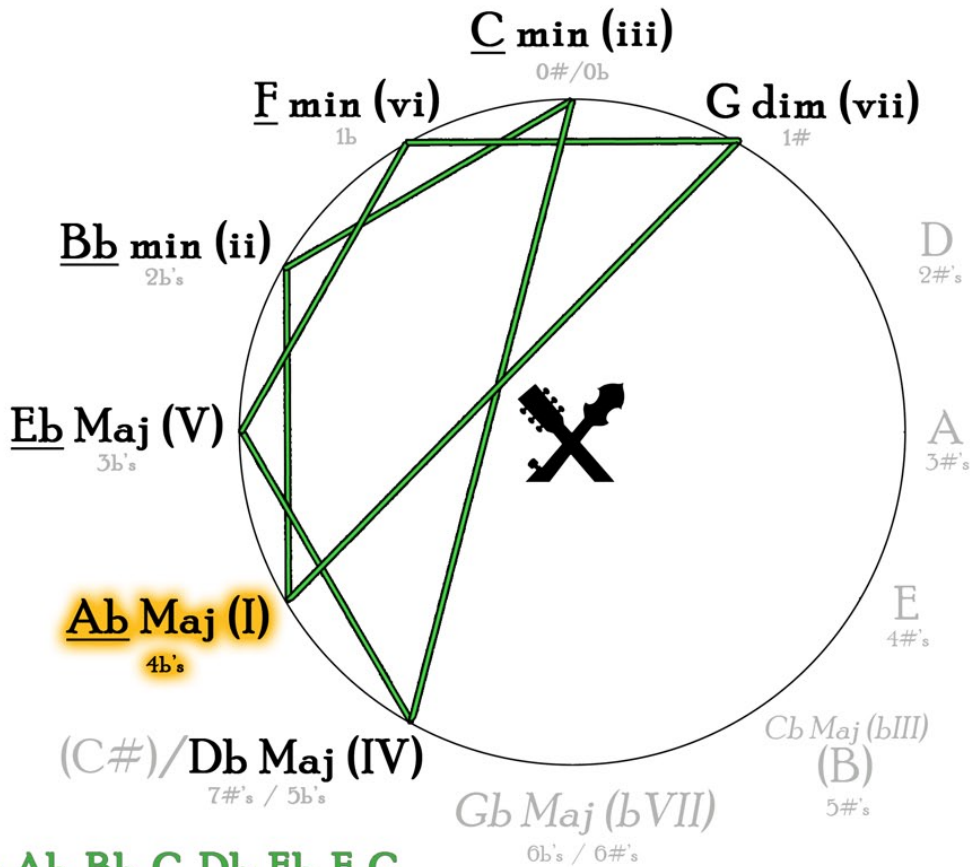

See these note locations on your instrument with a Fretboard Toolbox Complete Edition (pp. 25-26)

A Major: A, B, C#, D, E, F#, G#
A Major Pentatonic: A, B, C#, E, F#

A Blues: A, C, D, E, G

See these note locations on your instrument with a Fretboard Toolbox Complete Edition (pp. 13-14)

F# Blues: F#, A, B, C#, E

See these note locations on your instrument with a Fretboard Toolbox Complete Edition (pp. 33-34)

Gb Major: Gb, Ab, Bb, Cb, Db, Eb, F

Gb Major Pentatonic: Gb, Ab, Bb, Db, Eb

Gb Blues: Gb, Bbb, Cb, Db, Fb

See these note locations on your instrument with a Fretboard Toolbox Complete Edition (pp. 35-36)

C# Major: C#, D#, E#, F#, G#, A#, B#

C Major Pentatonic: C#, D#, E#, G#, A#

C# Blues: C#, E, F#, G#, B

See these note locations on your instrument with a Fretboard Toolbox Complete Edition (pp. 21-22)

Db Major: Db, Eb, F, Gb, Ab, Bb, C
Db Major Pentatonic: Db, Eb, F, Ab, Bb

Db Blues: Db, Fb, Gb, Ab, Cb

See these note locations on your instrument with a Fretboard Toolbox Complete Edition (pp. 23-24)

Ab Major: Ab, Bb, C, Db, Eb, F, G
Ab Major Pentatonic: Ab, Bb, C, Eb, F