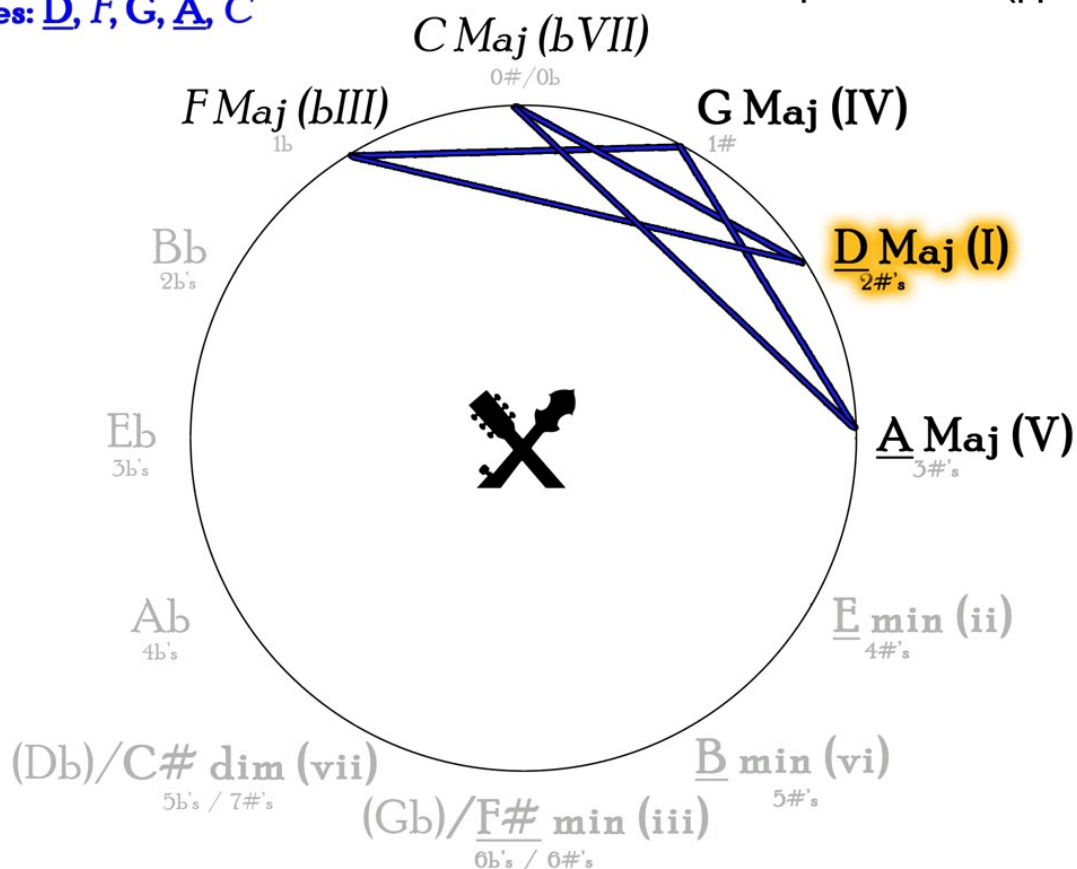

Circle of Fifths Decoder

Another Music Theory Tool from Fretboard Toolbox

Instructions:

1. Click any key outlined in yellow above to go to that Major/Blues key's page.
2. Click any page number or Fretboard Toolbox logo () to return to this page.
3. Click "[here](#)" to watch a video showing lots of ways to use this tool.
4. Click "[here](#)" to check out the Fretboard Toolbox Circle of Fifths T-Shirts!
5. Click "[here](#)" to order Fretboard Toolbox Essential and Complete Editions, so you can see the notes that build each of these chords and scales in each of these keys, and where they are found all over your instrument!

G Blues: G, Bb, C, D, F

See these note locations on your instrument with a Fretboard Toolbox Complete Edition (pp. 9-10)

D Major: D, E, F#, G, A, B, C#
D Major Pentatonic: D, E, F#, A, B

D Blues: D, F, G, A, C

See these note locations on your instrument with a Fretboard Toolbox Complete Edition (pp. 25-26)

A Major: A, B, C#, D, E, F#, G#
A Major Pentatonic: A, B, C#, E, F#

A Blues: A, C, D, E, G

See these note locations on your instrument with a Fretboard Toolbox Complete Edition (pp. 13-14)