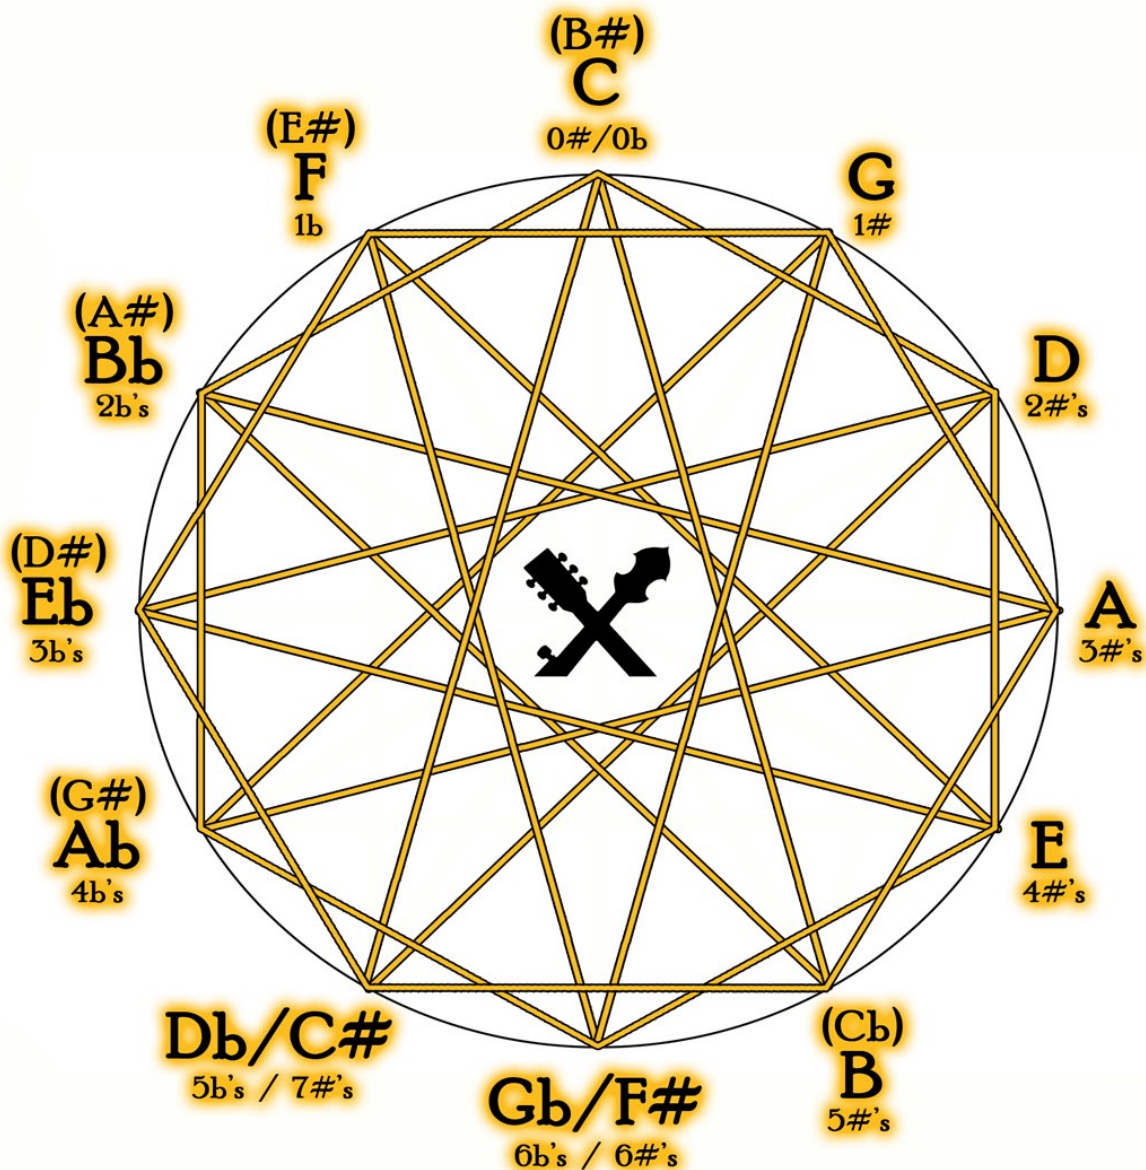

Circle of Fifths Decoder

Another Music Theory Tool from Fretboard Toolbox

Instructions:

1. Click any key outlined in yellow above to go to that Major/Blues key's page.
2. Click any page number or Fretboard Toolbox logo () to return to this page.
3. Click "[here](#)" to watch a video showing lots of ways to use this tool.
4. Click "[here](#)" to check out the Fretboard Toolbox Circle of Fifths T-Shirts!
5. Click "[here](#)" to order Fretboard Toolbox Essential and Complete Editions, so you can see the notes that build each of these chords and scales in each of these keys, and where they are found all over your instrument!

C Major: C, D, E, F, G, A, B
C Major Pentatonic: C, D, E, G, A
C Blues: C, Eb, F, G, Bb

See these note locations on your instrument with a Fretboard Toolbox Complete Edition (pp. 19-20)

G Major: G, A, B, C, D, E, F#
G Major Pentatonic: G, A, B, D, E

G Blues: G, Bb, C, D, F

See these note locations on your instrument with a Fretboard Toolbox Complete Edition (pp. 9-10)

D Major: D, E, F#, G, A, B, C#
D Major Pentatonic: D, E, F#, A, B

D Blues: D, F, G, A, C

See these note locations on your instrument with a Fretboard Toolbox Complete Edition (pp. 25-26)

A Major: A, B, C#, D, E, F#, G#
A Major Pentatonic: A, B, C#, E, F#

A Blues: A, C, D, E, G

See these note locations on your instrument with a Fretboard Toolbox Complete Edition (pp. 13-14)