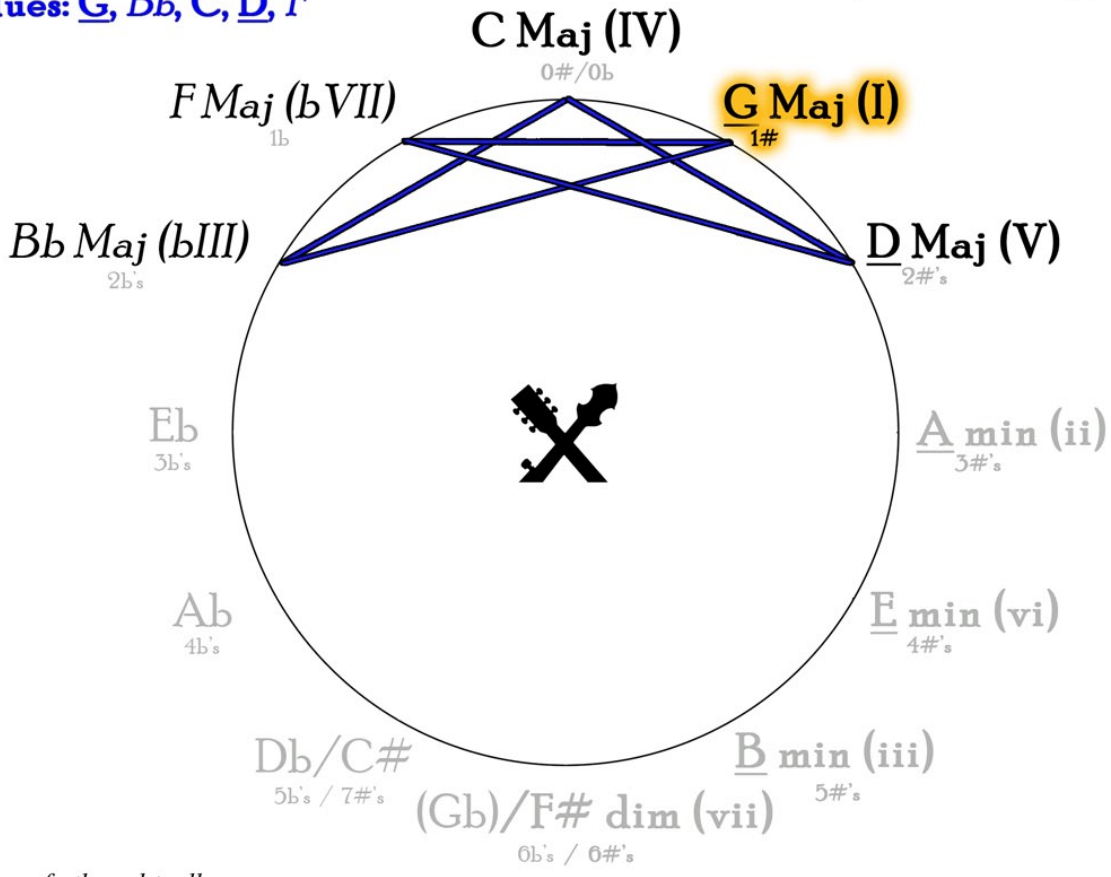

Circle of Fifths Decoder

Another Music Theory Tool from Fretboard Toolbox

Instructions:

1. Click any key outlined in yellow above to go to that Major/Blues key's page.
2. Click any page number or Fretboard Toolbox logo () to return to this page.
3. Click "[here](#)" to watch a video showing lots of ways to use this tool.
4. Click "[here](#)" to check out the Fretboard Toolbox Circle of Fifths T-Shirts!
5. Click "[here](#)" to order Fretboard Toolbox Essential and Complete Editions, so you can see the notes that build each of these chords and scales in each of these keys, and where they are found all over your instrument!

C Major: C, D, E, F, G, A, B
C Major Pentatonic: C, D, E, G, A
C Blues: C, Eb, F, G, Bb

See these note locations on your instrument with a Fretboard Toolbox Complete Edition (pp. 19-20)

G Major: G, A, B, C, D, E, F#
G Major Pentatonic: G, A, B, D, E

G Blues: G, Bb, C, D, F

See these note locations on your instrument with a Fretboard Toolbox Complete Edition (pp. 9-10)

D Major: D, E, F#, G, A, B, C#
D Major Pentatonic: D, E, F#, A, B

D Blues: D, F, G, A, C

See these note locations on your instrument with a Fretboard Toolbox Complete Edition (pp. 25-26)

A Major: A, B, C#, D, E, F#, G#
A Major Pentatonic: A, B, C#, E, F#

A Blues: A, C, D, E, G

See these note locations on your instrument with a Fretboard Toolbox Complete Edition (pp. 13-14)