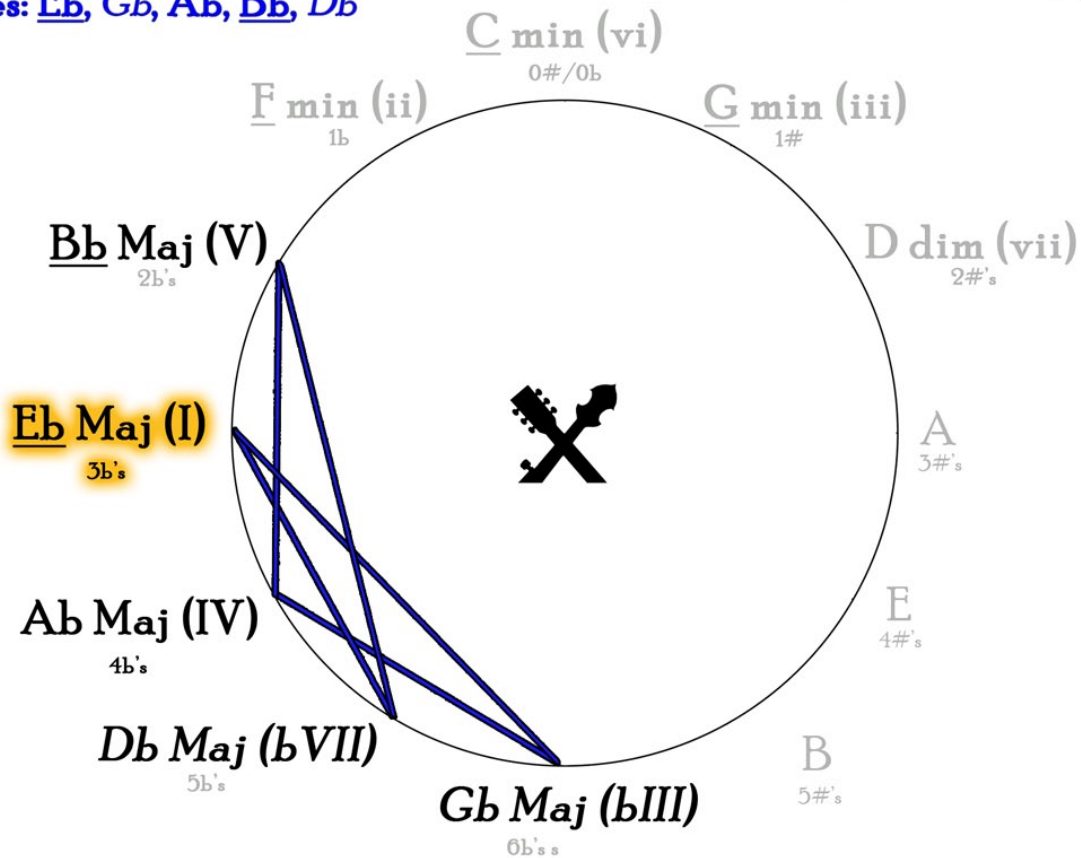

See these note locations on your instrument with a Fretboard Toolbox Complete Edition (pp. 35-36)

C# Major: C#, D#, E#, F#, G#, A#, B#

C Major Pentatonic: C#, D#, E#, G#, A#

C# Blues: C#, E, F#, G#, B

See these note locations on your instrument with a Fretboard Toolbox Complete Edition (pp. 21-22)

Db Major: Db, Eb, F, Gb, Ab, Bb, C
Db Major Pentatonic: Db, Eb, F, Ab, Bb

Db Blues: Db, Fb, Gb, Ab, Cb

See these note locations on your instrument with a Fretboard Toolbox Complete Edition (pp. 23-24)

Ab Major: Ab, Bb, C, Db, Eb, F, G
Ab Major Pentatonic: Ab, Bb, C, Eb, F

Ab Blues: Ab, Cb, Db, Eb, Gb

See these note locations on your instrument with a Fretboard Toolbox Complete Edition (pp. 11-12)

Eb Major: Eb, F, G, Ab, Bb, C, D
Eb Major Pentatonic: Eb, F, G, Bb, C

Eb Blues: Eb, Gb, Ab, Bb, Db

See these note locations on your instrument with a Fretboard Toolbox Complete Edition (pp. 27-28)

Bb Major: Bb, C, D, Eb, F, G, A
Bb Major Pentatonic: Bb, C, D, E, G

Bb Blues: Bb, Db, Eb, F, Ab

See these note locations on your instrument with a Fretboard Toolbox Complete Edition (pp. 15-16)