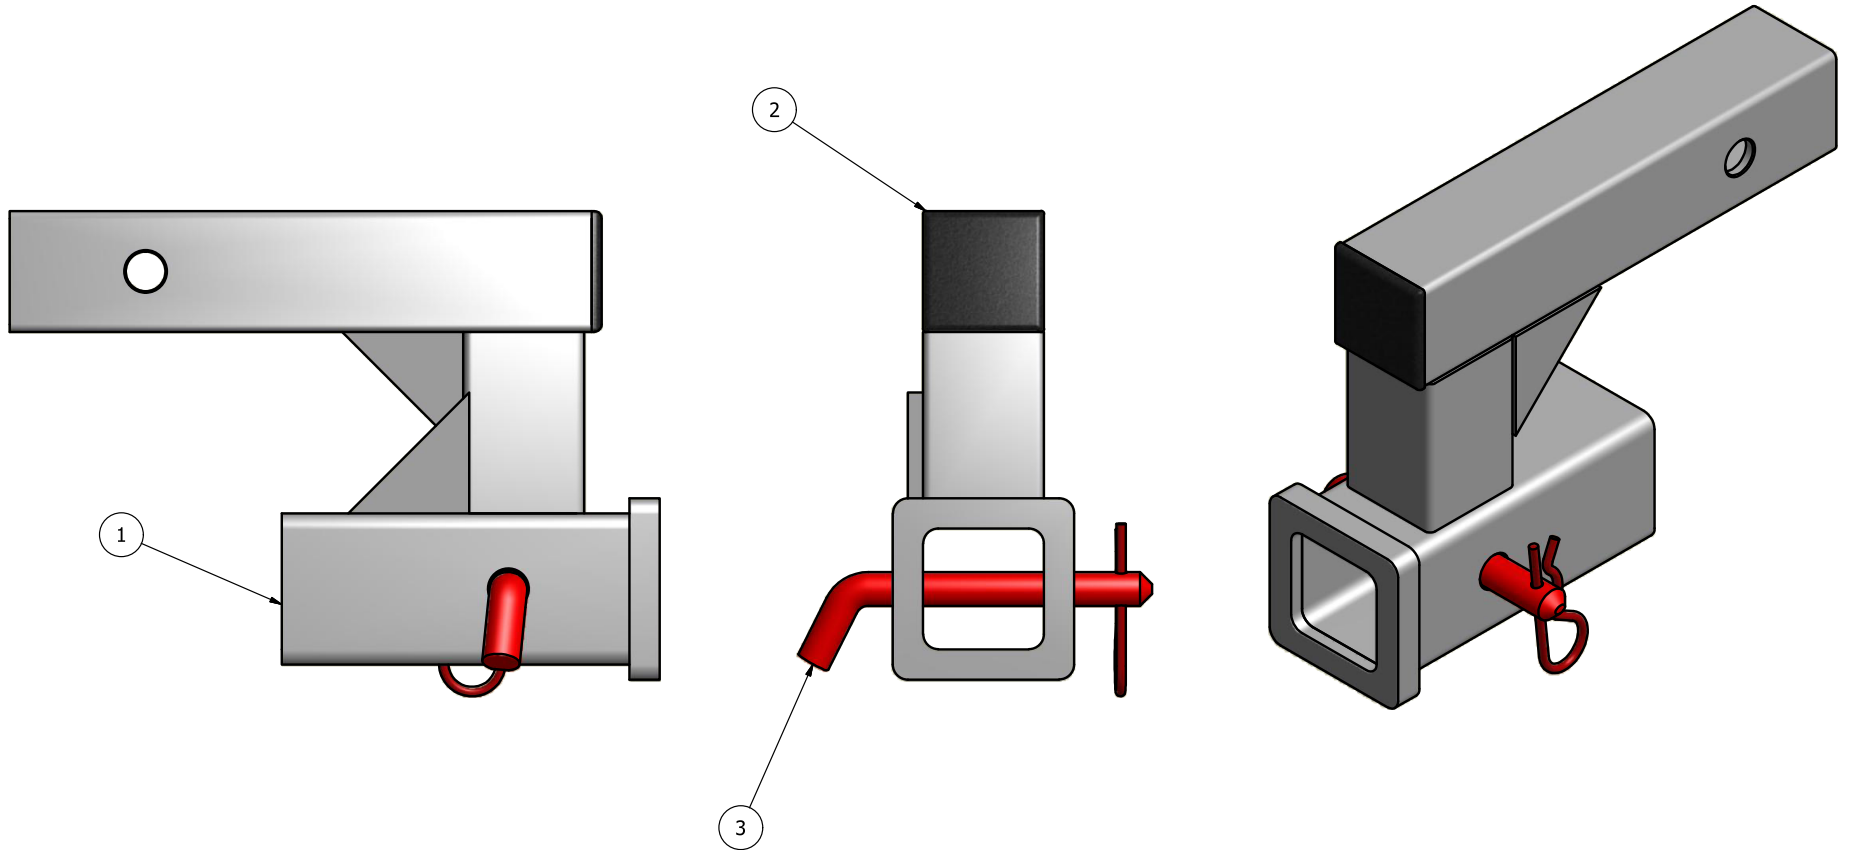

# Toro MultiForce Drop Hitch

Part Number: DTHMF

J.C.B

REVISION HISTORY	
REV	DATE
A	3/24/2019

Parts List			
ITEM	QTY	PART NUMBER	DESCRIPTION
1	1	MFDH01	D'ttach Toro MultiForce Drop Hitch Weldment
2	1	SQ2DBK1	Square Tube End Cap
3	1	69860002	5/8 Hitch Pin w/ Cotter Pin