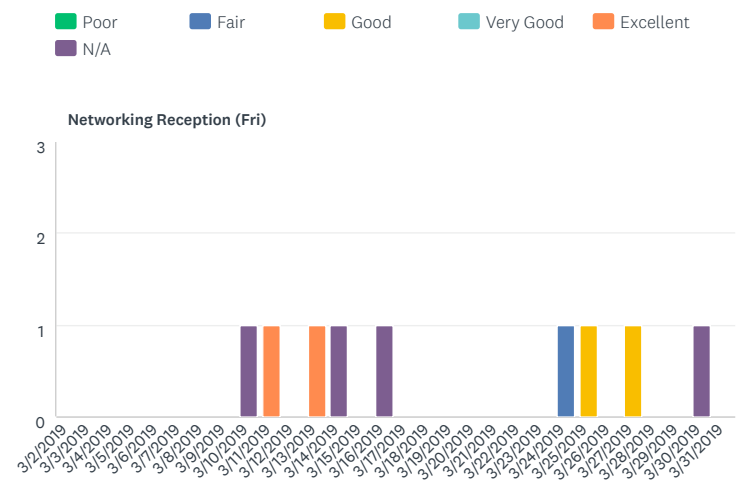

**UPGRADE** [Learn more »](#)

**EXPORTS** ?

**PAID FEATURE**  
Export your survey data in .PDF, .XLS, .CSV, .PPTX, or SPSS format.

**UPGRADE** [Learn more »](#)

**Q6**

What topics would you like to see discussed at a future Ladies of Virtue retreat?