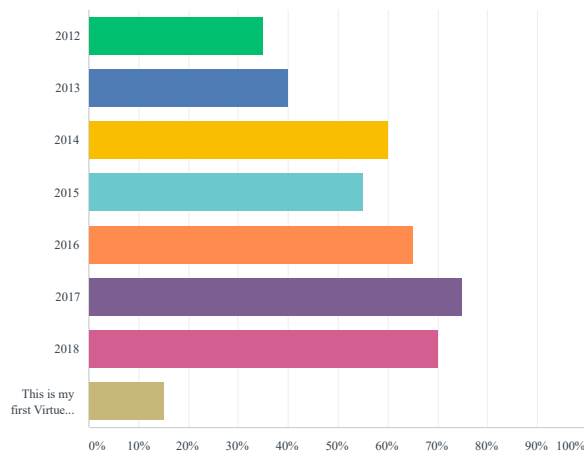

# *Survey Responses*

Courtesy of Survey Monkey

RESPONDENTS: 20 of 20

QUESTION SUMMARIES

INSIGHTS AND DATA TRENDS NEW!

SAVE AS

INDIVIDUAL RESPONSES

Page 1: Sistah Soldiers for Christ: All Hands on Deck!

### I attended the Ladies of Virtue retreat in (select all that apply):

Answered: 20 Skipped: 0

ANSWER CHOICES

RESPONSES

ANSWER CHOICES	RESPONSES	
- 2012	35.00%	7
- 2013	40.00%	8
- 2014	60.00%	12
- 2015	55.00%	11
- 2016	65.00%	13
- 2017	75.00%	15
- 2018	70.00%	14
- This is my first Virtue retreat	15.00%	3

Total Respondents: 20

Virtue 2020 will offer an additional meal function that is not included in the registration fee. I would most likely attend the 10th anniversary Ladies of Virtue retreat in 2021 if it included the following (select all that apply):