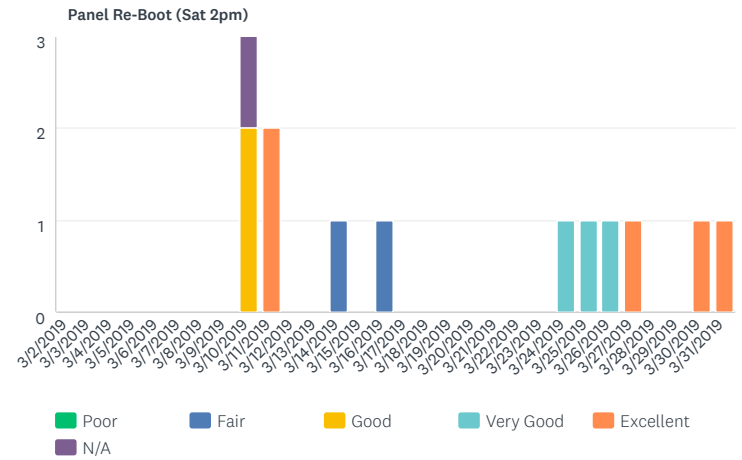

EXPORTS ?

PAID FEATURE
Export your survey data in .PDF, .XLS, .CSV, .PPTX, or SPSS format.

UPGRADE [Learn more »](#)

[Link](#)