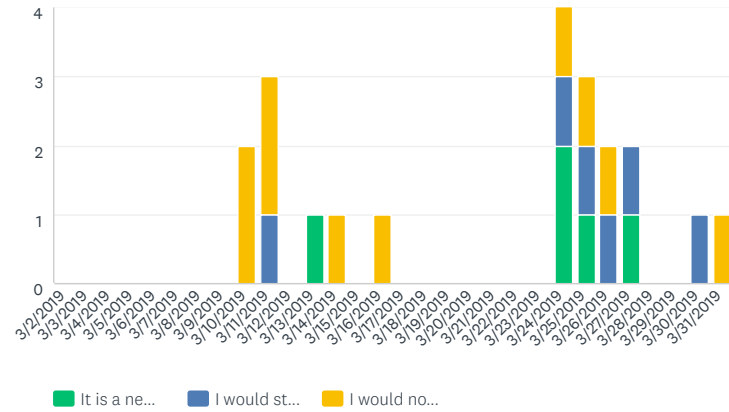

EXPORTS ?

PAID FEATURE
Export your survey data in .PDF, .XLS, .CSV, .PPTX, or SPSS format.

UPGRADE [Learn more »](#)

Q3 (by day)

Chart Type Display Options Trend by... Zoom

What do you think about the addition of formal worship at the hotel on Sunday morning? (select all that apply)

Answered: 19 Skipped: 1 First: 3/10/2019 Zoom: 3/2/2019 to 3/31/2019