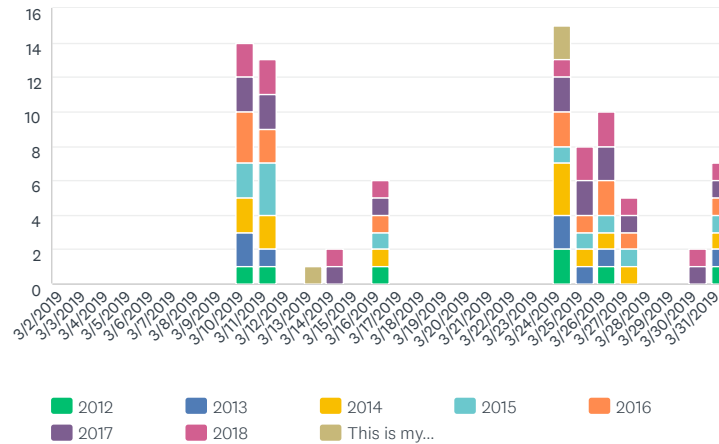

UPGRADE

[Learn more »](#)

Q1 (by day)

Chart Type

Display Options

Trend by...

Zoom

I attended the Ladies of Virtue retreat in (select all that apply):

Answered: 20 Skipped: 0 First: 3/10/2019 Zoom: 3/2/2019 to 3/31/2019

Q2 (by day)

Chart Type

Display Options

Trend by...

Zoom

Virtue 2020 will offer an additional meal function that is not included in the registration fee. I would most likely attend the 10th anniversary Ladies of Virtue retreat in 2021 if it included the following (select all that apply):