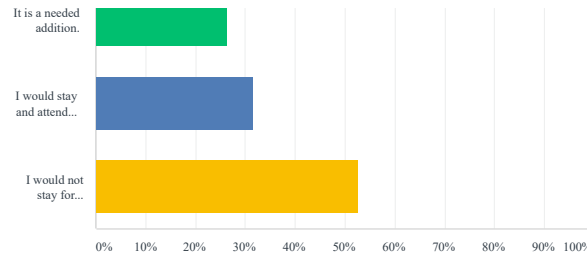

### I attended the Ladies of Virtue retreat in (select all that apply):

Answered: 20 Skipped: 0

ANSWER CHOICES

RESPONSES

ANSWER CHOICES	RESPONSES	
- 2012	35.00%	7
- 2013	40.00%	8
- 2014	60.00%	12
- 2015	55.00%	11
- 2016	65.00%	13
- 2017	75.00%	15
- 2018	70.00%	14
- This is my first Virtue retreat	15.00%	3

Total Respondents: 20

Virtue 2020 will offer an additional meal function that is not included in the registration fee. I would most likely attend the 10th anniversary Ladies of Virtue retreat in 2021 if it included the following (select all that apply):

Answered: 18 Skipped: 2

ANSWER CHOICES

RESPONSES

- Lower subscription that does not include meal functions	11.11%	2
- Lower subscription with a separate fee for meal functions	33.33%	6
- Separate subscription for Friday or Saturday with a separate fee for meal functions	55.56%	10
- Higher subscription that included meal functions and additional activities Saturday afternoon and evening	44.44%	8

Total Respondents: 18

What do you think about the addition of formal worship at the hotel on Sunday morning? (select all that apply)

Answered: 19 Skipped: 1

SurveyMonkey Analyze - Virtue 2019 Evaluation

ANSWER CHOICES	RESPONSES	
- It is a needed addition.	26.32%	5
- I would stay and attend worship at the hotel.	31.58%	6
- I would not stay for worship at the hotel.	52.63%	10