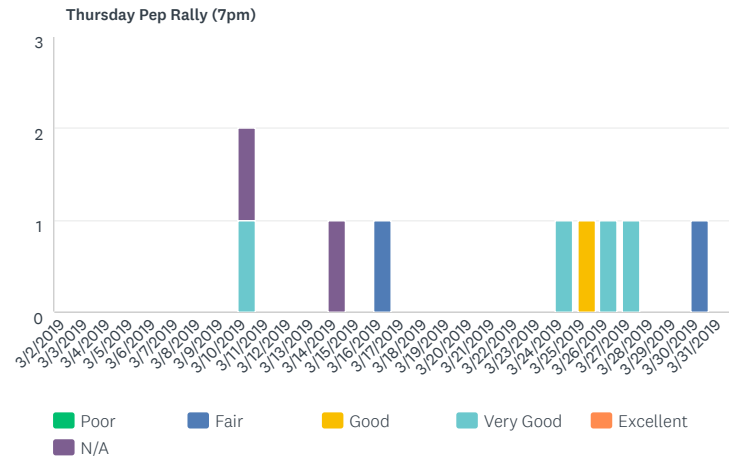

**UPGRADE** [Learn more »](#)

---

[Link](#)

EXPORTS

PAID FEATURE

Export your survey data in .PDF, .XLS, .CSV, .PPTX, or SPSS format.

UPGRADE

[Learn more »](#)