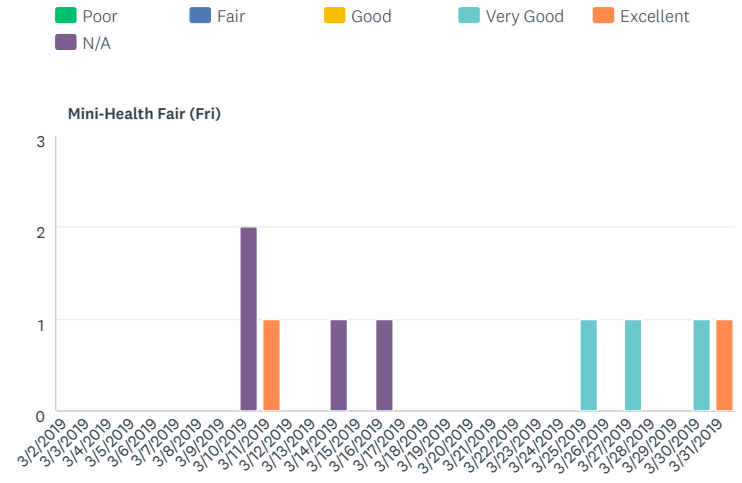

**UPGRADE** [Learn more »](#)

**EXPORTS** ?

**PAID FEATURE**  
Export your survey data in .PDF, .XLS, .CSV, .PPTX, or SPSS format.

**UPGRADE** [Learn more »](#)

**Q6**

What topics would you like to see discussed at a future Ladies of Virtue retreat?