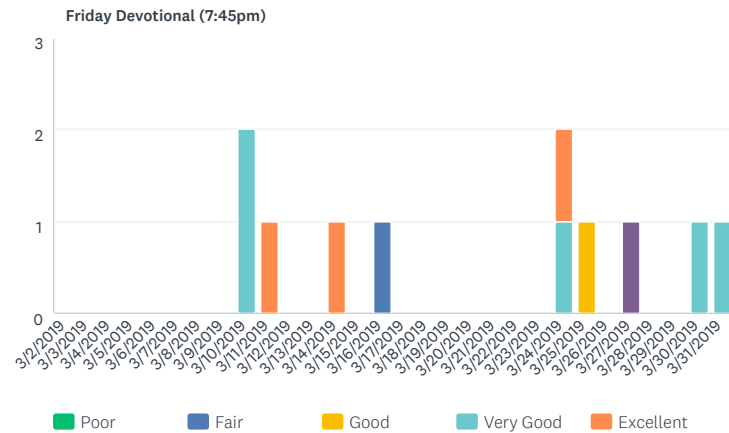

**UPGRADE** [Learn more »](#)

---

[Link](#)

EXPORTS

PAID FEATURE

Export your survey data in .PDF, .XLS, .CSV, .PPTX, or SPSS format.

UPGRADE

[Learn more »](#)