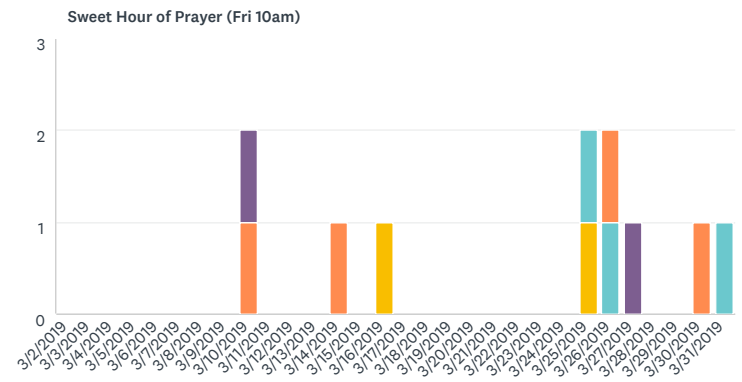

EXPORTS ?

PAID FEATURE
Export your survey data in .PDF, .XLS, .CSV, .PPTX, or SPSS format.

UPGRADE [Learn more »](#)