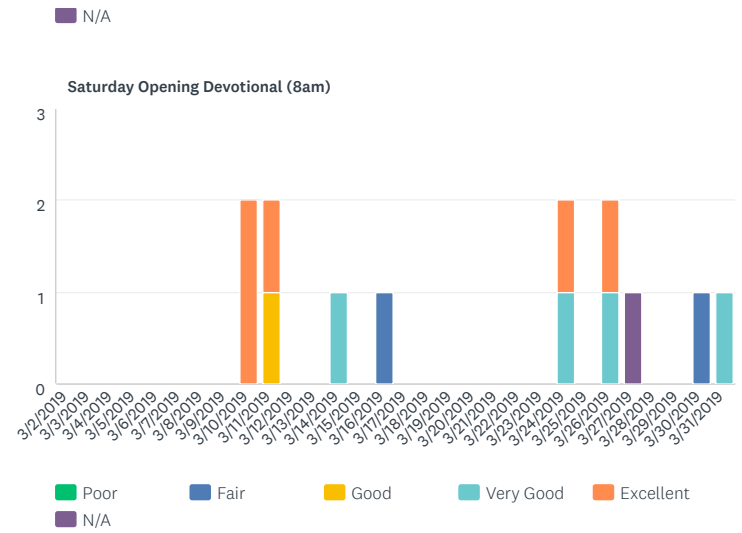

EXPORTS ?

PAID FEATURE
Export your survey data in .PDF, .XLS, .CSV, .PPTX, or SPSS format.

UPGRADE [Learn more »](#)