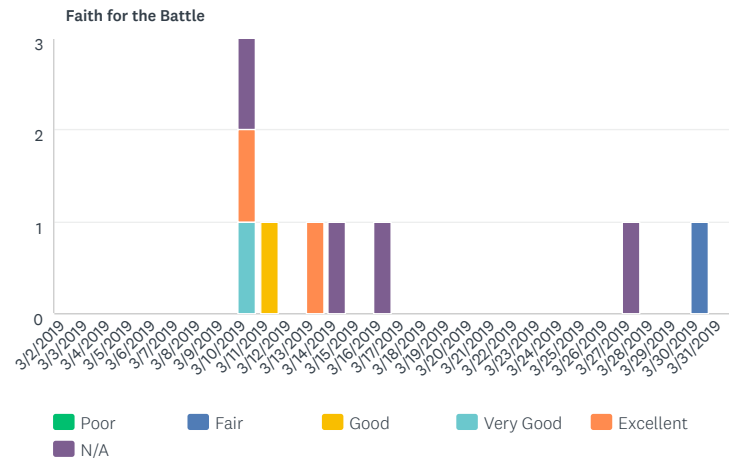

Q4 (by day)

Chart Type Display Options Trend by... Zoom

Rate the sessions you attended:

Answered: 20 Skipped: 0 First: 3/10/2019 Zoom: 3/2/2019 to 3/31/2019