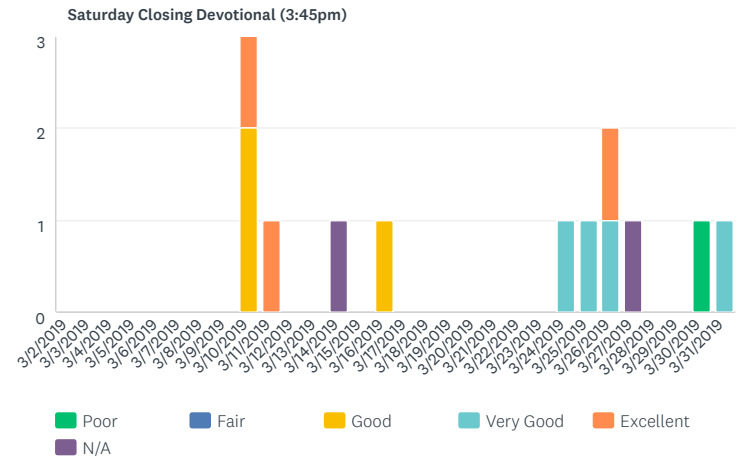

EXPORTS ?

PAID FEATURE
Export your survey data in .PDF, .XLS, .CSV, .PPTX, or SPSS format.

UPGRADE [Learn more »](#)