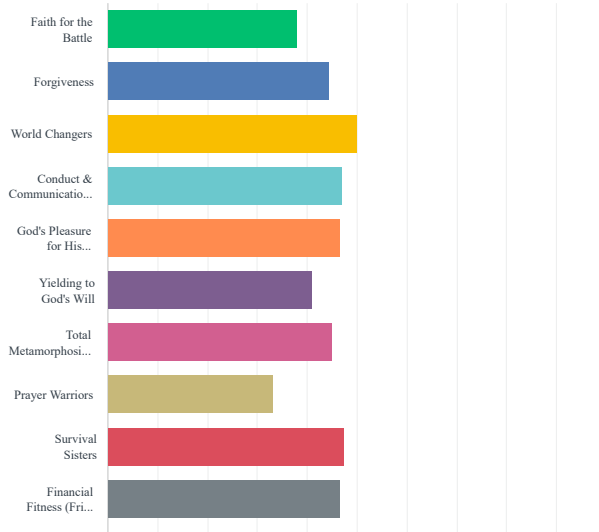

Rate the sessions you attended:

Answered: 20 Skipped: 0