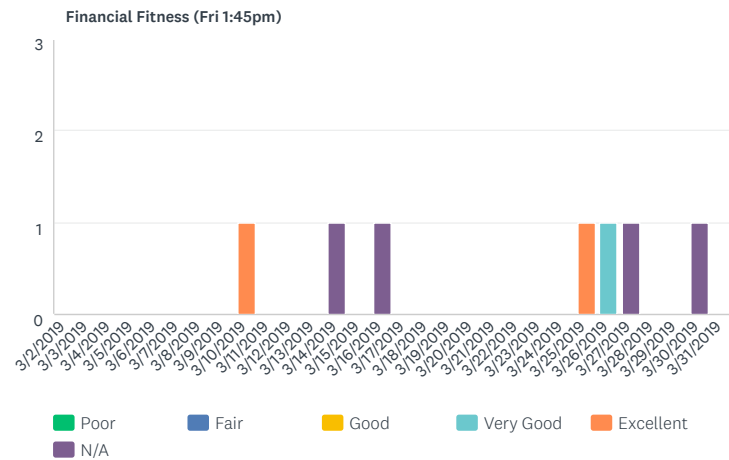

EXPORTS ?

PAID FEATURE
Export your survey data in .PDF, .XLS, .CSV, .PPTX, or SPSS format.

UPGRADE [Learn more »](#)

[Link](#)