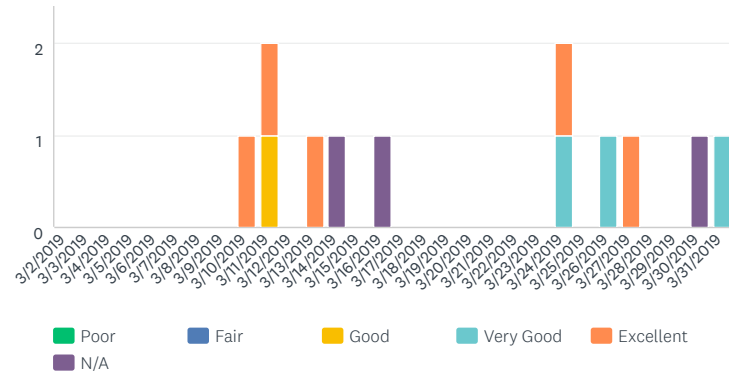

EXPORTS ?

PAID FEATURE
Export your survey data in .PDF, .XLS, .CSV, .PPTX, or SPSS format.

UPGRADE [Learn more »](#)

[Link](#)