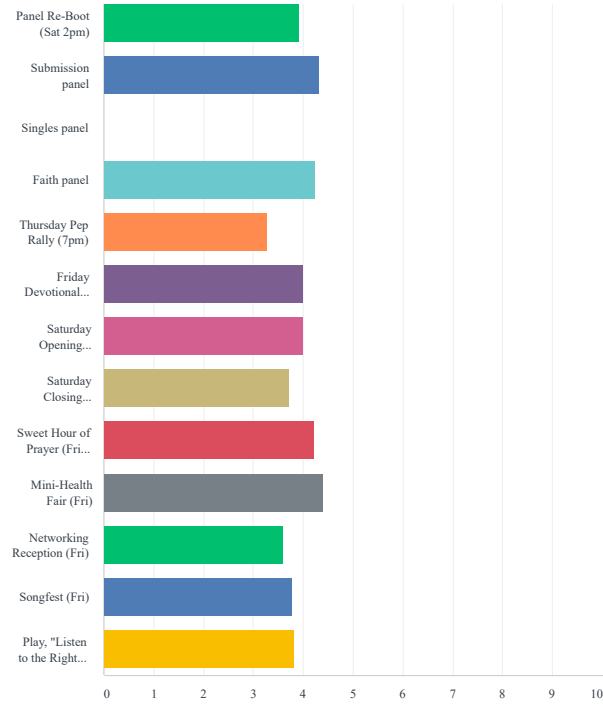

Total Respondents: 20

Virtue 2020 will offer an additional meal function that is not included in the registration fee. I would most likely attend the 10th anniversary Ladies of Virtue retreat in 2021 if it included the following (select all that apply):

Answered: 18 Skipped: 2

ANSWER CHOICES

RESPONSES

- Lower subscription that does not include meal functions	11.11%	2
- Lower subscription with a separate fee for meal functions	33.33%	6
- Separate subscription for Friday or Saturday with a separate fee for meal functions	55.56%	10
- Higher subscription that included meal functions and additional activities Saturday afternoon and evening	44.44%	8

Total Respondents: 18

What do you think about the addition of formal worship at the hotel on Sunday morning? (select all that apply)

Answered: 19 Skipped: 1

SurveyMonkey Analyze - Virtue 2019 Evaluation

ANSWER CHOICES	RESPONSES	
- It is a needed addition.	26.32%	5
- I would stay and attend worship at the hotel.	31.58%	6
- I would not stay for worship at the hotel.	52.63%	10

Total Respondents: 19

Rate the sessions you attended:

Answered: 20 Skipped: 0

SurveyMonkey Analyze - Virtue 2019 Evaluation

	POOR	FAIR	GOOD	VERY GOOD	EXCELLENT	N/A	TOTAL	WEIGHTED AVERAGE
- Faith for the Battle	0.00% 0	11.11% 1	11.11% 1	11.11% 1	22.22% 2	44.44% 4	9	3.80
- Forgiveness	0.00% 0	0.00% 0	8.33% 1	25.00% 3	41.67% 5	25.00% 3	12	4.44
- World Changers	0.00% 0	0.00% 0	0.00% 0	0.00% 0	16.67% 1	83.33% 5	6	5.00
- Conduct & Communication (adult)	0.00% 0	0.00% 0	0.00% 0	25.00% 3	58.33% 7	16.67% 2	12	4.70
- God's Pleasure for His Children: Service	0.00% 0	0.00% 0	0.00% 0	16.67% 1	33.33% 2	50.00% 3	6	4.67
- Yielding to God's Will	0.00% 0	0.00% 0	18.18% 2	36.36% 4	27.27% 3	18.18% 2	11	4.11