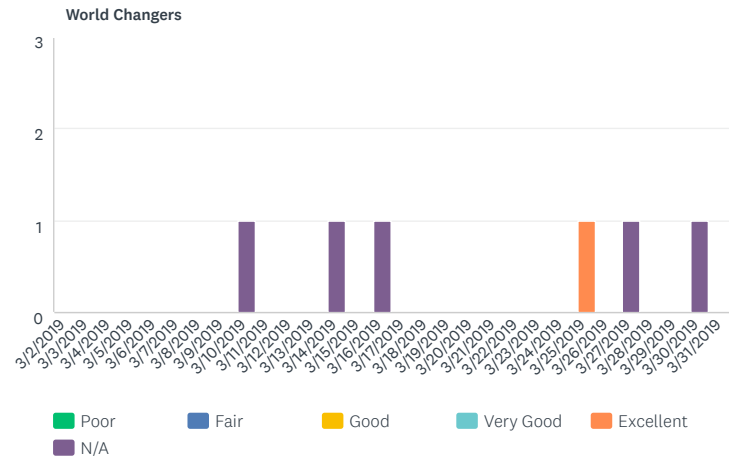

EXPORTS ?

PAID FEATURE
Export your survey data in .PDF, .XLS, .CSV, .PPTX, or SPSS format.

UPGRADE [Learn more »](#)

[Link](#)