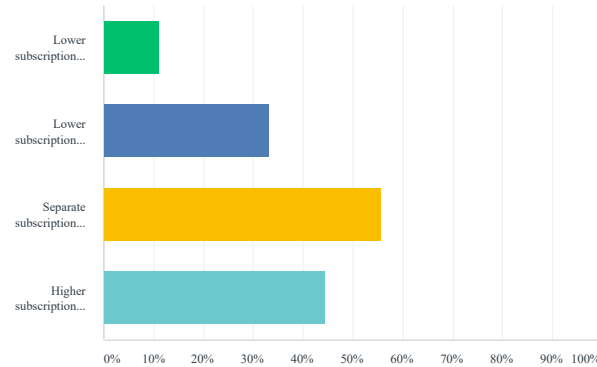

### I attended the Ladies of Virtue retreat in (select all that apply):

Answered: 20 Skipped: 0

ANSWER CHOICES

RESPONSES

ANSWER CHOICES	RESPONSES	
- 2012	35.00%	7
- 2013	40.00%	8
- 2014	60.00%	12
- 2015	55.00%	11
- 2016	65.00%	13
- 2017	75.00%	15
- 2018	70.00%	14
- This is my first Virtue retreat	15.00%	3

Total Respondents: 20

Virtue 2020 will offer an additional meal function that is not included in the registration fee. I would most likely attend the 10th anniversary Ladies of Virtue retreat in 2021 if it included the following (select all that apply):

Answered: 18 Skipped: 2

ANSWER CHOICES

RESPONSES

- Lower subscription that does not include meal functions	11.11%	2
- Lower subscription with a separate fee for meal functions	33.33%	6
- Separate subscription for Friday or Saturday with a separate fee for meal functions	55.56%	10
- Higher subscription that included meal functions and additional activities Saturday afternoon and evening	44.44%	8