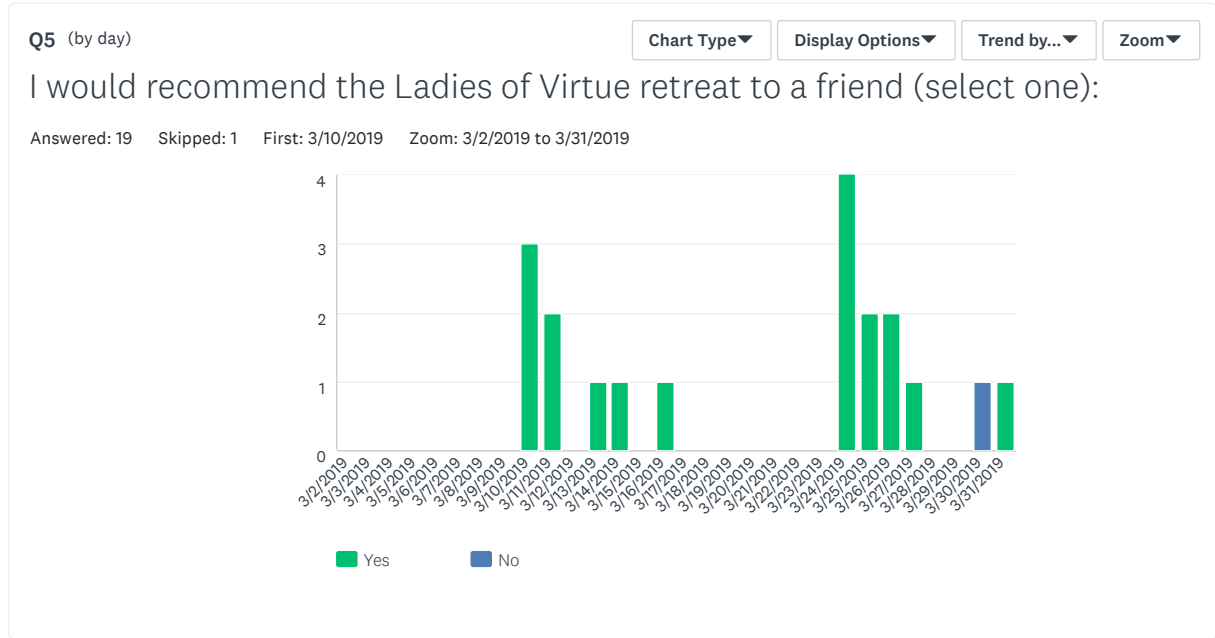

**UPGRADE** [Learn more »](#)

**EXPORTS** ?

**PAID FEATURE**  
Export your survey data in .PDF, .XLS, .CSV, .PPTX, or SPSS format.

**UPGRADE** [Learn more »](#)

**Q6**

What topics would you like to see discussed at a future Ladies of Virtue retreat?