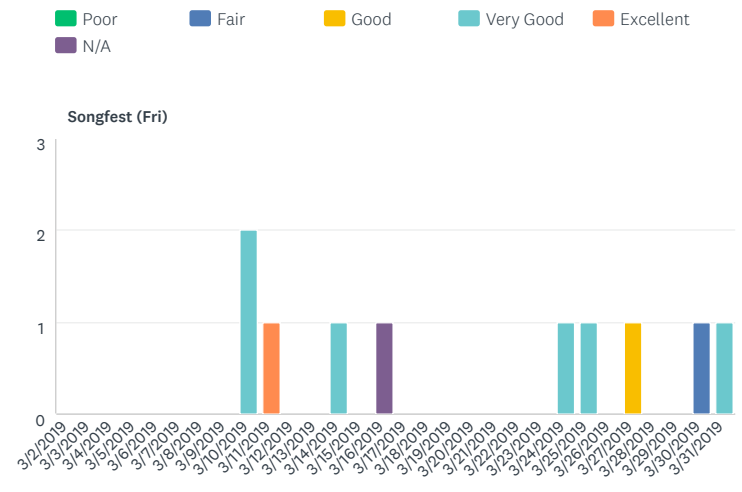

**UPGRADE** [Learn more »](#)

**EXPORTS** ?

**PAID FEATURE**  
Export your survey data in .PDF, .XLS, .CSV, .PPTX, or SPSS format.

**UPGRADE** [Learn more »](#)

**Q6**

What topics would you like to see discussed at a future Ladies of Virtue retreat?