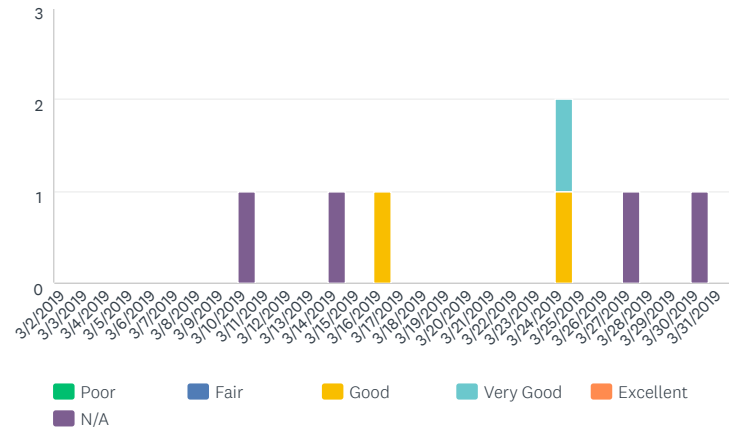

EXPORTS ?

PAID FEATURE
Export your survey data in .PDF, .XLS, .CSV, .PPTX, or SPSS format.

UPGRADE [Learn more »](#)

[Link](#)