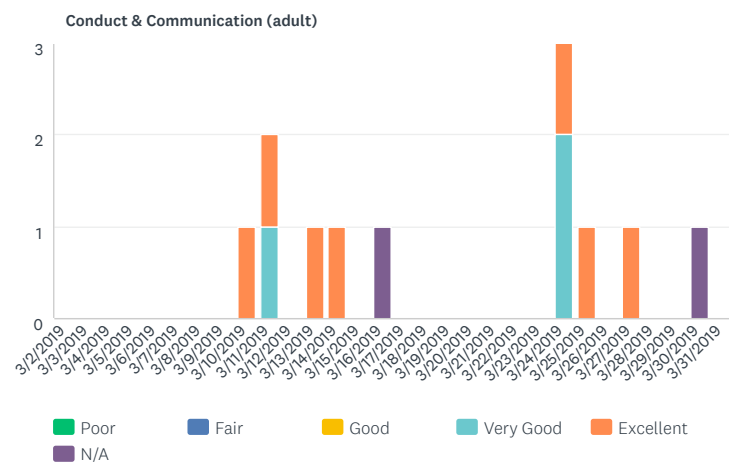

EXPORTS ?

PAID FEATURE
Export your survey data in .PDF, .XLS, .CSV, .PPTX, or SPSS format.

UPGRADE [Learn more »](#)

[Link](#)