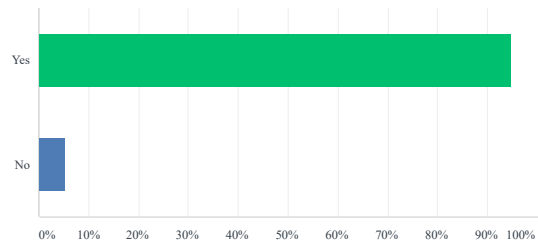

I would recommend the Ladies of Virtue retreat to a friend (select one):

Answered: 19 Skipped: 1

ANSWER CHOICES

RESPONSES

ANSWER CHOICES	RESPONSES	
- Yes	94.74%	18
- No	5.26%	1
TOTAL		19

[Comments (2)](#)

What topics would you like to see discussed at a future Ladies of Virtue retreat?

Answered: 13 Skipped: 7

RESPONSES (13) WORD CLOUD TAGS (0)

Sentiments: OFF

NEW!

Introducing Sentiment Analysis
Detect the feeling and sentiment behind written responses.

Try it!

Premier plan only

UPGRADE

Watch a demo

Apply to selected

Filter by tag

Search responses

s ?

Showing 13 responses