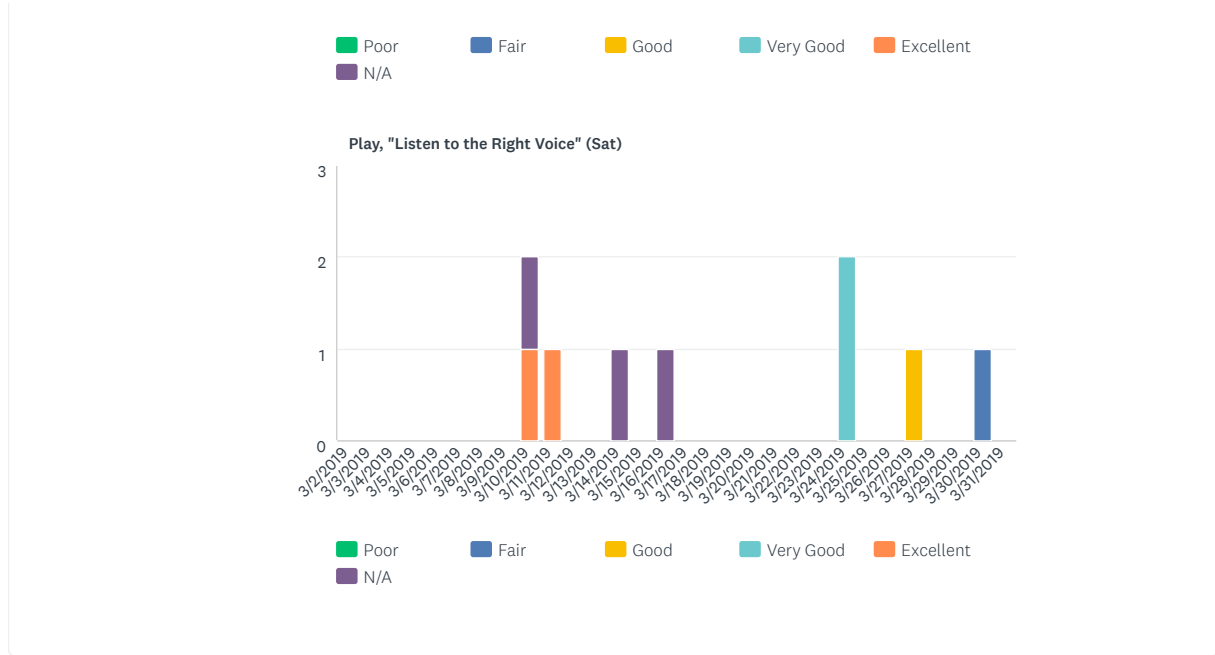

**UPGRADE** [Learn more »](#)

**EXPORTS** ?

**PAID FEATURE**  
Export your survey data in .PDF, .XLS, .CSV, .PPTX, or SPSS format.

**UPGRADE** [Learn more »](#)

**Q6**

What topics would you like to see discussed at a future Ladies of Virtue retreat?