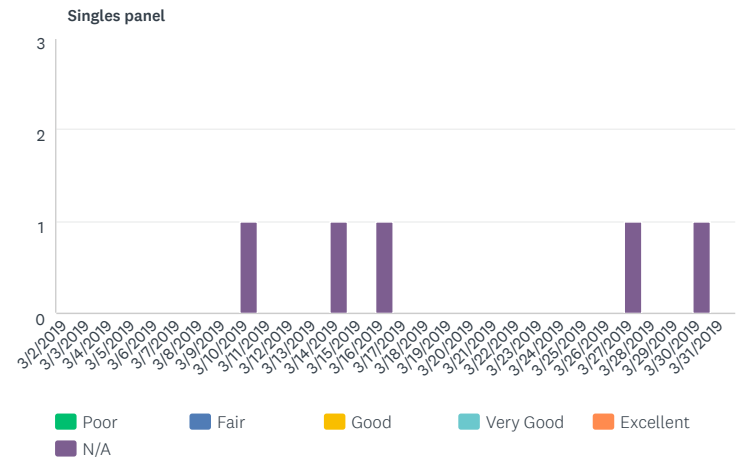

EXPORTS ?

PAID FEATURE
Export your survey data in .PDF, .XLS, .CSV, .PPTX, or SPSS format.

UPGRADE [Learn more »](#)

[Link](#)