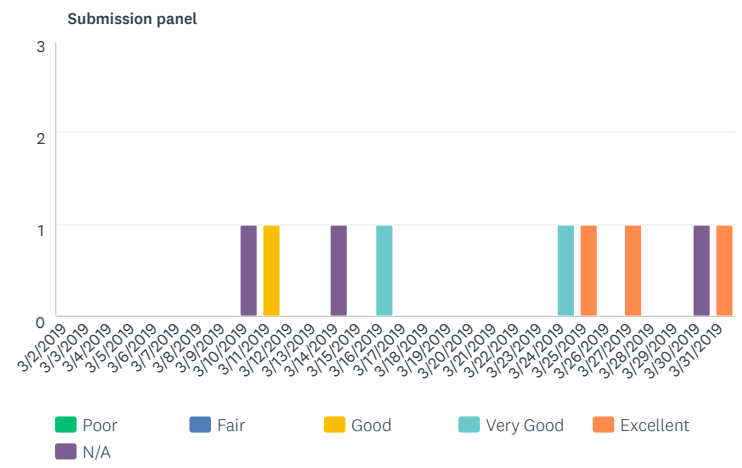

EXPORTS ?

PAID FEATURE
Export your survey data in .PDF, .XLS, .CSV, .PPTX, or SPSS format.

UPGRADE [Learn more »](#)

[Link](#)