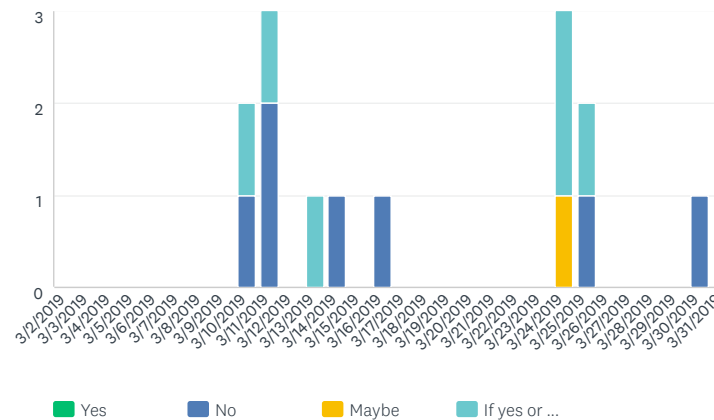

Data Trends do not apply to this question

Q8

What keynote speakers would you recommend for future Ladies of Virtue retreats?

Data Trends do not apply to this question

Q9 (by day)

Chart Type

Display Options

Trend by...

Zoom

Might the ladies of your congregation be interested in hosting a future Ladies of Virtue retreat?

Answered: 14 Skipped: 6 First: 3/10/2019 Zoom: 3/2/2019 to 3/31/2019

EXPORTS

PAID FEATURE

Export your survey data in .PDF, .XLS, .CSV, .PPTX, or SPSS format.