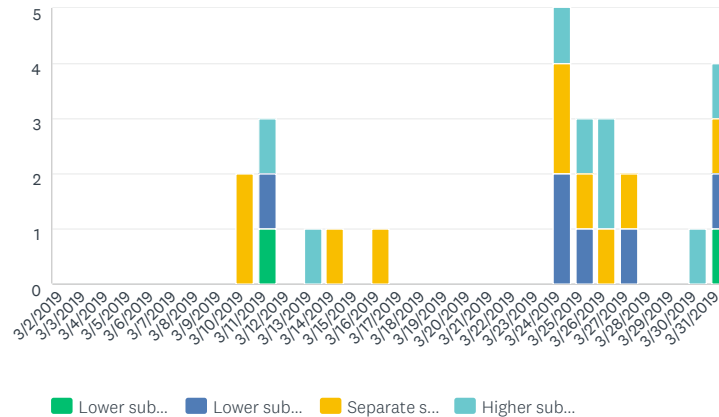

Q2 (by day)

Chart Type

Display Options

Trend by...

Zoom

Virtue 2020 will offer an additional meal function that is not included in the registration fee. I would most likely attend the 10th anniversary Ladies of Virtue retreat in 2021 if it included the following (select all that apply):

Answered: 18 Skipped: 2 First: 3/10/2019 Zoom: 3/2/2019 to 3/31/2019