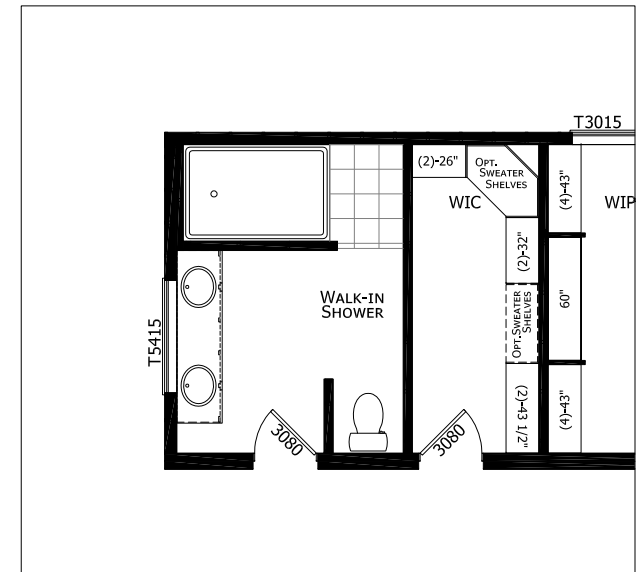

OPT. WALK-IN SHOWER

CHAMPION

MANUFACTURED BEAUTIFULLY™

1425 SUNNYSIDE RD. WEISER, ID 83672

MODIFICATIONS

PROJECT: 17-HV4623M
62' x 26'8" 3 BD 2 BTH

DRAWN BY:
DATE: 04-04-18
SCALE: 5/32" = 1'-0"

TITLE: FLOOR PLAN
ELECTRICAL PLAN
OPTIONS

FILENAME: HV4623M NOT FINISHED

SHEET: L-102 OPT