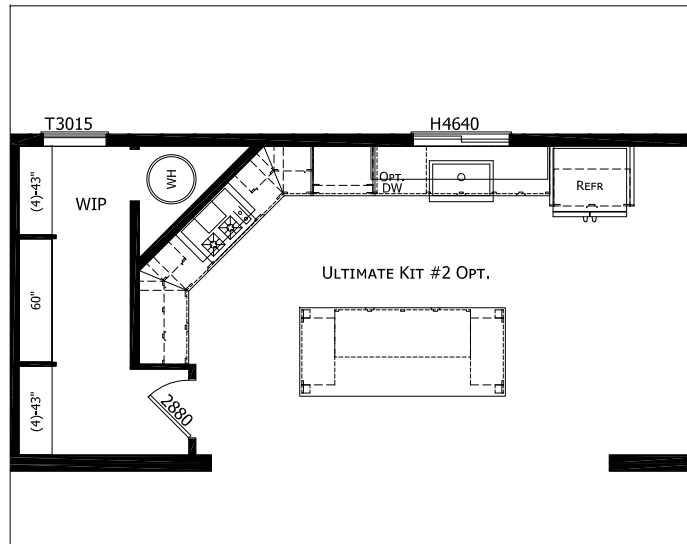

OPT. ALTERNATE KITCHEN