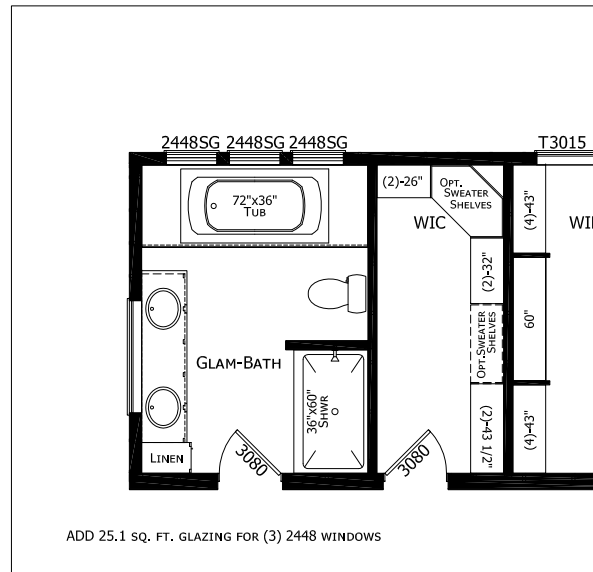

OPT. GLAMOUR BATH