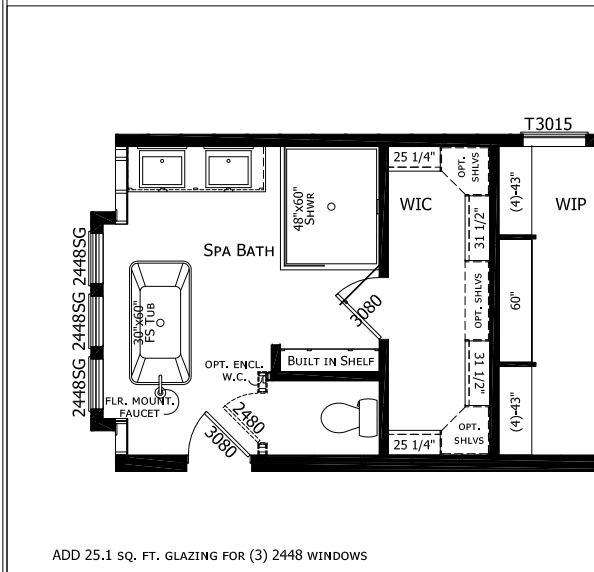

OPT. RADIANT SPA BATH