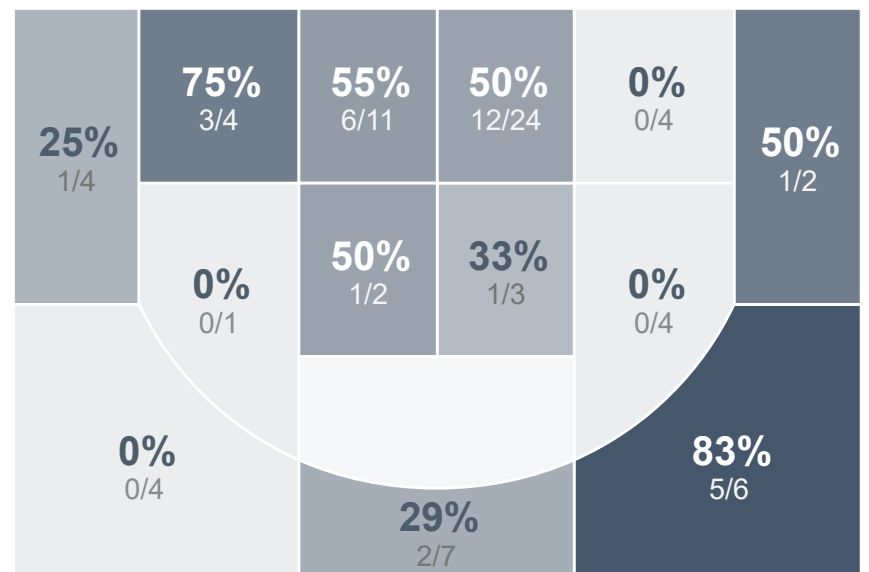

Bismarck High School