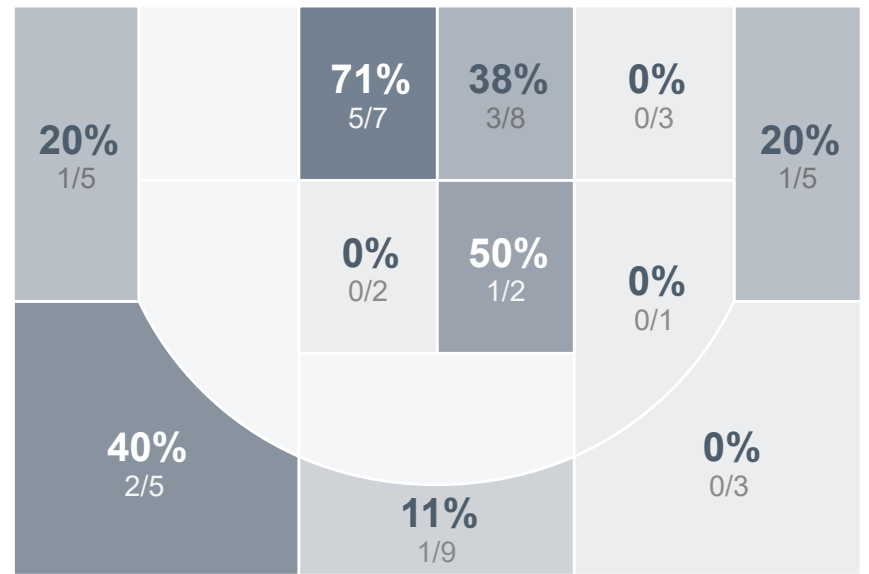

Watford City Girls Basketball