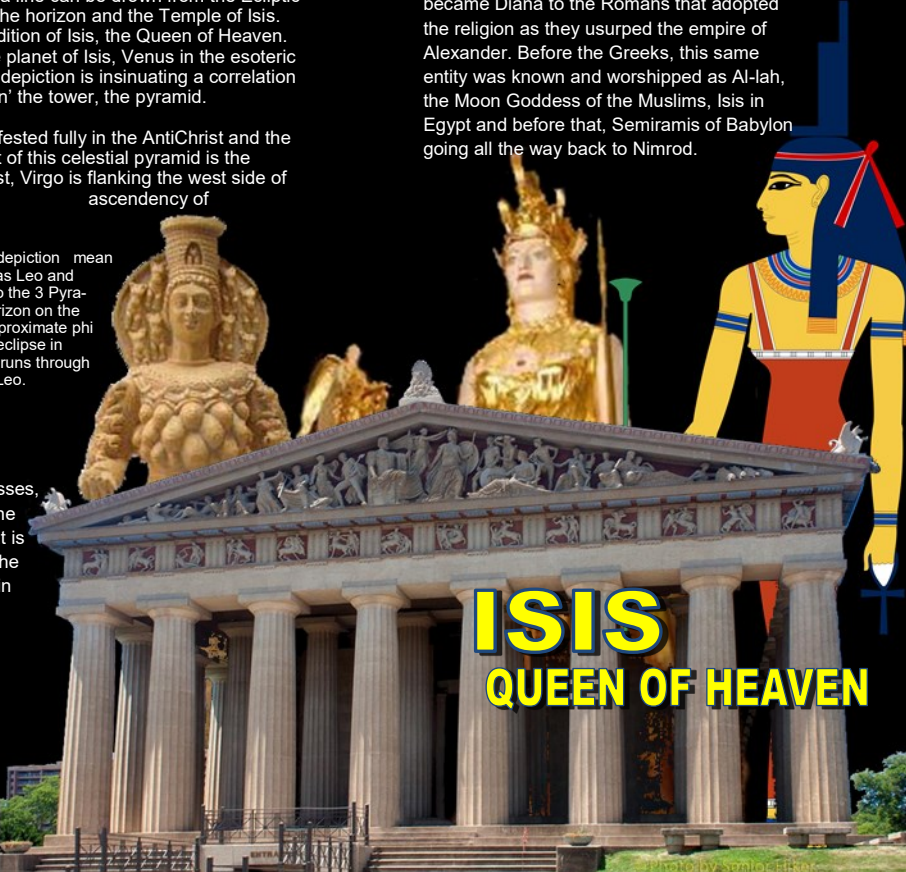

Celestial Correlations

The goddess Artemis of the Greeks later became Diana to the Romans that adopted the religion as they usurped the empire of Alexander. Before the Greeks, this same entity was known and worshipped as Al-lah, the Moon Goddess of the Muslims, Isis in Egypt and before that, Semiramis of Babylon going all the way back to Nimrod.