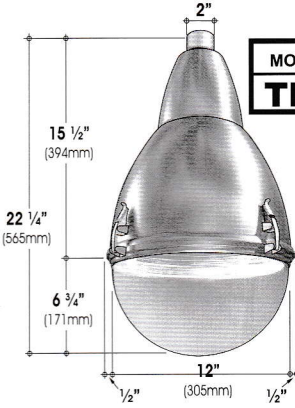

AMCO HIGHBAY LAMPSHADE

MODEL NO.	POST DIA.	HEIGHT	LAMP MODEL
TH-25-SA	5"(127mm)	25'(7.62M)	TH-14
TH-25-DA	-do-	-do-	-do-
TH-25-TA	-do-	-do-	-do-
TH-25-FA	-do-	-do-	-do-
TH-15-SA	4"(101.6mm)	15'(4.57M)	TH-10
TH-15-DA	-do-	-do-	-do-
TH-15-TA	-do-	-do-	-do-
TH-15-FA	-do-	-do-	-do-

MODEL NO.	WATTAGE
TH-10	80W - 160W

MODEL NO.	WATTAGE
TH-14	160W - 250W

AMCO SALAKOT AMCRYLIC LAMP