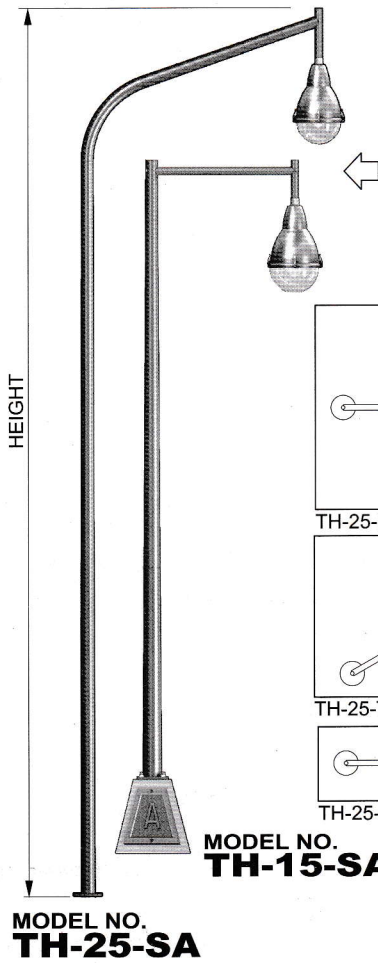

AMCO HIGHBAY LAMPSHADE

MODEL NO.	POST DIA.	HEIGHT	LAMP MODEL
TH-25-SA	5"(127mm)	25'(7.62M)	TH-14
TH-25-DA	-do-	-do-	-do-
TH-25-TA	-do-	-do-	-do-
TH-25-FA	-do-	-do-	-do-
TH-15-SA	4"(101.6mm)	15'(4.57M)	TH-10
TH-15-DA	-do-	-do-	-do-
TH-15-TA	-do-	-do-	-do-
TH-15-FA	-do-	-do-	-do-

MODEL NO.	WATTAGE
TH-10	80W - 160W

MODEL NO.	WATTAGE
TH-14	160W - 250W

AMCO SALAKOT AMCRYLIC LAMP