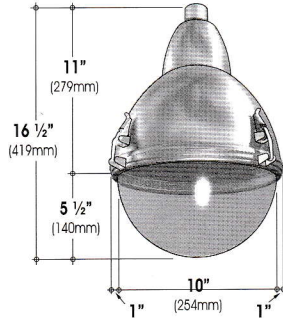

AMCO HIGHBAY LAMPSHADE

MODEL NO.	POST DIA.	HEIGHT	LAMP MODEL
TH-25-SA	5"(127mm)	25'(7.62M)	TH-14
TH-25-DA	-do-	-do-	-do-
TH-25-TA	-do-	-do-	-do-
TH-25-FA	-do-	-do-	-do-
TH-15-SA	4"(101.6mm)	15'(4.57M)	TH-10
TH-15-DA	-do-	-do-	-do-
TH-15-TA	-do-	-do-	-do-
TH-15-FA	-do-	-do-	-do-

MODEL NO.	WATTAGE
TH-10	80W - 160W

MODEL NO.	WATTAGE
TH-14	160W - 250W

AMCO SALAKOT AMCRYLIC LAMP