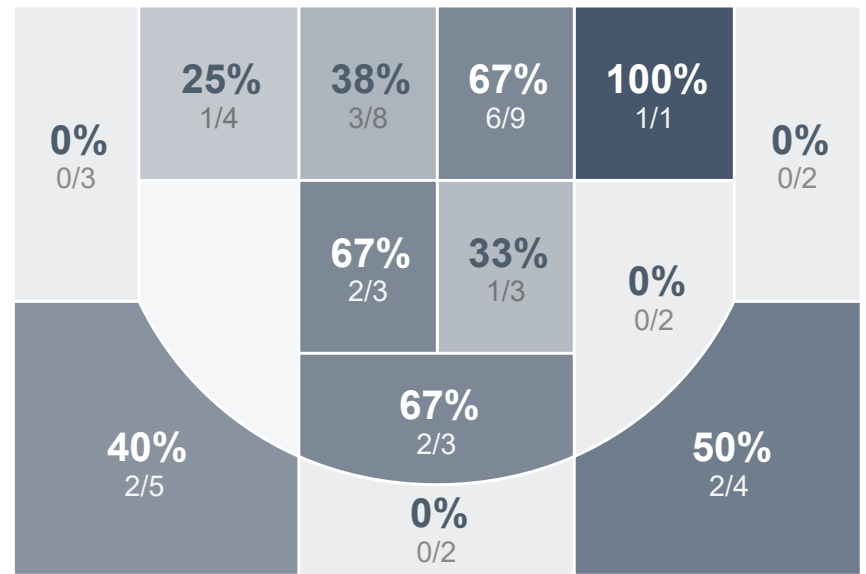

Watford City Girls Basketball