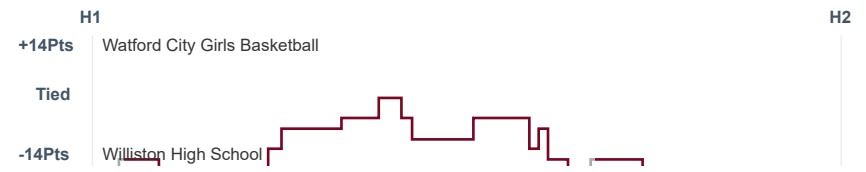

Box Score Report

WCHS vs Williston - Feb 25, 2020 - L 52-55

Period Stats

Team	1	2	Final
WCHS	26	26	52
WHS	27	28	55

Team Stats

	WCHS	WHS
Field Goal %	40.8%	38.5%
Effective Field Goal %	44.9%	46.2%
2FG Made/Attempted	16/33	12/25
2FG%	48.5%	48.0%
3FG Made/Attempted	4/16	8/27
3FG%	25.0%	29.6%
FT Made/Attempted	8/15	7/8
Free Throw Percentage	53.3%	87.5%
Points Per Possession	0.73	0.78
Transition Points	4	7
Points Off Turnovers	19	19
Second Chance Points	13	7
Points in the Paint	24	20
Offensive Rebounds	5	8
Defense Rebounds	24	25
Assists	15	12
Deflections	4	3
Steals	10	9
Blocks	0	3
Turnovers	20	23
Personal Fouls	12	15
Charges Taken	0	0

Run Graph