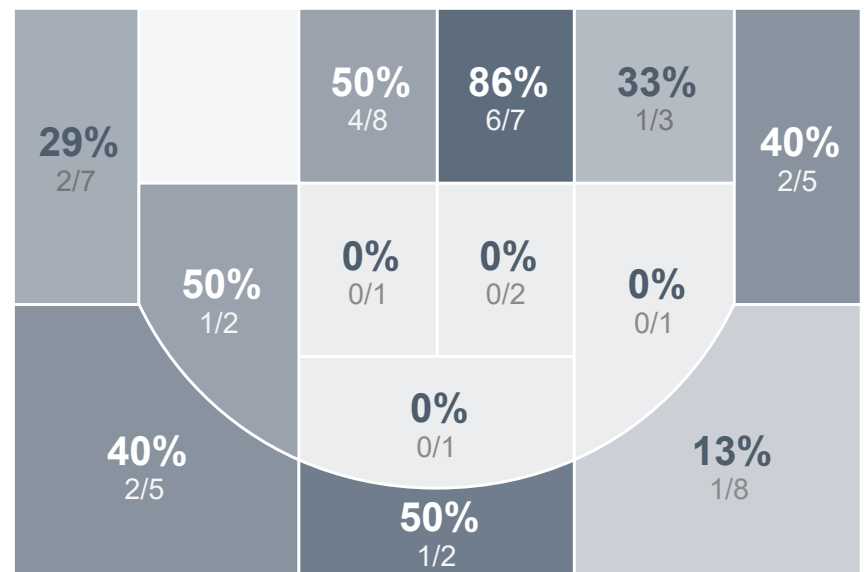

Williston High School