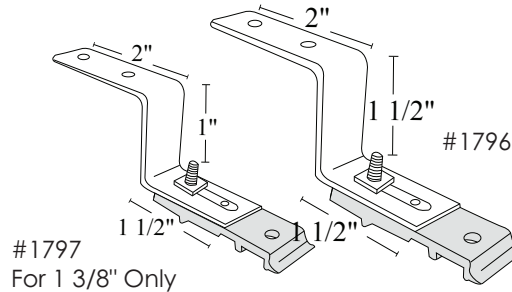

Select Traverse Rod *Brackets*

Standard Wall End Bracket

**Double Wall Bracket
or 6" Projection Bracket**

**Heavy Duty Single
Wall Bracket**

**Standard Center
Support Bracket**

Ceiling Mount Brackets

**Track Splice
#93633**

**Support Cover
#93699**

**Mounting Clip
#93630**

Bracket Details

Description	Item No.	Finishes	Returns
Standard Wall End Bracket	93628	025, 85	3" - 4" Return
Standard Center Support Bracket	93629	025, 85	3" - 4" Return
Ceiling / Mounting Clip for Select Traverse Rods	93630	17, 90	
Track Splice	93633	17, 90	
Center Support Cover	93699	025	
Heavy Duty Single Wall Bracket **	94123	025, 85, 90	3 1/2" - 4 1/2" Return
Double or 6" Projection Bracket **	94125	025, 85, 90	5 1/2" Return
Ceiling Mount Bracket - 1 1/2" Drop **	1796	61	1 1/2" Drop
Ceiling Mount Bracket - 1" Drop **	1797	61	1" Drop
1 3/8" Pole / Traverse Combination Bracket **	10-296	17, 23, 45, 50	6 1/2" Pole Return
2 1/4" Pole / Traverse Combination Bracket **	20-297	17, 23, 45, 50	7" Pole Return