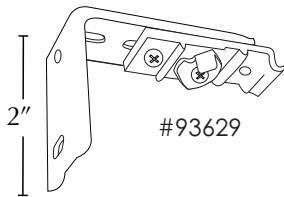

Select Traverse Rod *Brackets*

Standard Wall End Bracket

**Double Wall Bracket
or 6" Projection Bracket**

**Heavy Duty Single
Wall Bracket**

**Standard Center
Support Bracket**

Ceiling Mount Brackets

**Track Splice
#93633**

**Support Cover
#93699**

**Mounting Clip
#93630**

Bracket Details

Description	Item No.	Finishes	Returns
Standard Wall End Bracket	93628	025, 85	3" - 4" Return
Standard Center Support Bracket	93629	025, 85	3" - 4" Return
Ceiling / Mounting Clip for Select Traverse Rods	93630	17, 90	
Track Splice	93633	17, 90	
Center Support Cover	93699	025	
Heavy Duty Single Wall Bracket **	94123	025, 85, 90	3 1/2" - 4 1/2" Return
Double or 6" Projection Bracket **	94125	025, 85, 90	5 1/2" Return
Ceiling Mount Bracket - 1 1/2" Drop **	1796	61	1 1/2" Drop
Ceiling Mount Bracket - 1" Drop **	1797	61	1" Drop
1 3/8" Pole / Traverse Combination Bracket **	10-296	17, 23, 45, 50	6 1/2" Pole Return
2 1/4" Pole / Traverse Combination Bracket **	20-297	17, 23, 45, 50	7" Pole Return