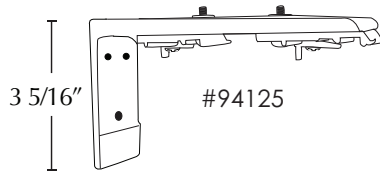

Select Traverse Rod *Brackets*

Standard Wall End Bracket

**Double Wall Bracket
or 6" Projection Bracket**

**Heavy Duty Single
Wall Bracket**

**Standard Center
Support Bracket**

Ceiling Mount Brackets

**Track Splice
#93633**

**Support Cover
#93699**

**Mounting Clip
#93630**

Bracket Details

Description	Item No.	Finishes	Returns
Standard Wall End Bracket	93628	025, 85	3" - 4" Return
Standard Center Support Bracket	93629	025, 85	3" - 4" Return
Ceiling / Mounting Clip for Select Traverse Rods	93630	17, 90	
Track Splice	93633	17, 90	
Center Support Cover	93699	025	
Heavy Duty Single Wall Bracket **	94123	025, 85, 90	3 1/2" - 4 1/2" Return
Double or 6" Projection Bracket **	94125	025, 85, 90	5 1/2" Return
Ceiling Mount Bracket - 1 1/2" Drop **	1796	61	1 1/2" Drop
Ceiling Mount Bracket - 1" Drop **	1797	61	1" Drop
1 3/8" Pole / Traverse Combination Bracket **	10-296	17, 23, 45, 50	6 1/2" Pole Return
2 1/4" Pole / Traverse Combination Bracket **	20-297	17, 23, 45, 50	7" Pole Return