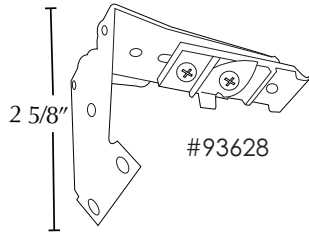

Select Traverse Rod *Brackets*

Standard Wall End Bracket

**Double Wall Bracket
or 6" Projection Bracket**

**Heavy Duty Single
Wall Bracket**

**Standard Center
Support Bracket**

Ceiling Mount Brackets

**Track Splice
#93633**

**Support Cover
#93699**

**Mounting Clip
#93630**

Bracket Details

Description	Item No.	Finishes	Returns
Standard Wall End Bracket	93628	025, 85	3" - 4" Return
Standard Center Support Bracket	93629	025, 85	3" - 4" Return
Ceiling / Mounting Clip for Select Traverse Rods	93630	17, 90	
Track Splice	93633	17, 90	
Center Support Cover	93699	025	
Heavy Duty Single Wall Bracket **	94123	025, 85, 90	3 1/2" - 4 1/2" Return
Double or 6" Projection Bracket **	94125	025, 85, 90	5 1/2" Return
Ceiling Mount Bracket - 1 1/2" Drop **	1796	61	1 1/2" Drop
Ceiling Mount Bracket - 1" Drop **	1797	61	1" Drop
1 3/8" Pole / Traverse Combination Bracket **	10-296	17, 23, 45, 50	6 1/2" Pole Return
2 1/4" Pole / Traverse Combination Bracket **	20-297	17, 23, 45, 50	7" Pole Return