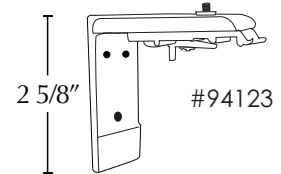

Select Traverse Rod *Brackets*

Standard Wall End Bracket

**Double Wall Bracket
or 6" Projection Bracket**

**Heavy Duty Single
Wall Bracket**

**Standard Center
Support Bracket**

Ceiling Mount Brackets

**Track Splice
#93633**

**Support Cover
#93699**

**Mounting Clip
#93630**

Bracket Details

Description	Item No.	Finishes	Returns
Standard Wall End Bracket	93628	025, 85	3" - 4" Return
Standard Center Support Bracket	93629	025, 85	3" - 4" Return
Ceiling / Mounting Clip for Select Traverse Rods	93630	17, 90	
Track Splice	93633	17, 90	
Center Support Cover	93699	025	
Heavy Duty Single Wall Bracket **	94123	025, 85, 90	3 1/2" - 4 1/2" Return
Double or 6" Projection Bracket **	94125	025, 85, 90	5 1/2" Return
Ceiling Mount Bracket - 1 1/2" Drop **	1796	61	1 1/2" Drop
Ceiling Mount Bracket - 1" Drop **	1797	61	1" Drop
1 3/8" Pole / Traverse Combination Bracket **	10-296	17, 23, 45, 50	6 1/2" Pole Return
2 1/4" Pole / Traverse Combination Bracket **	20-297	17, 23, 45, 50	7" Pole Return