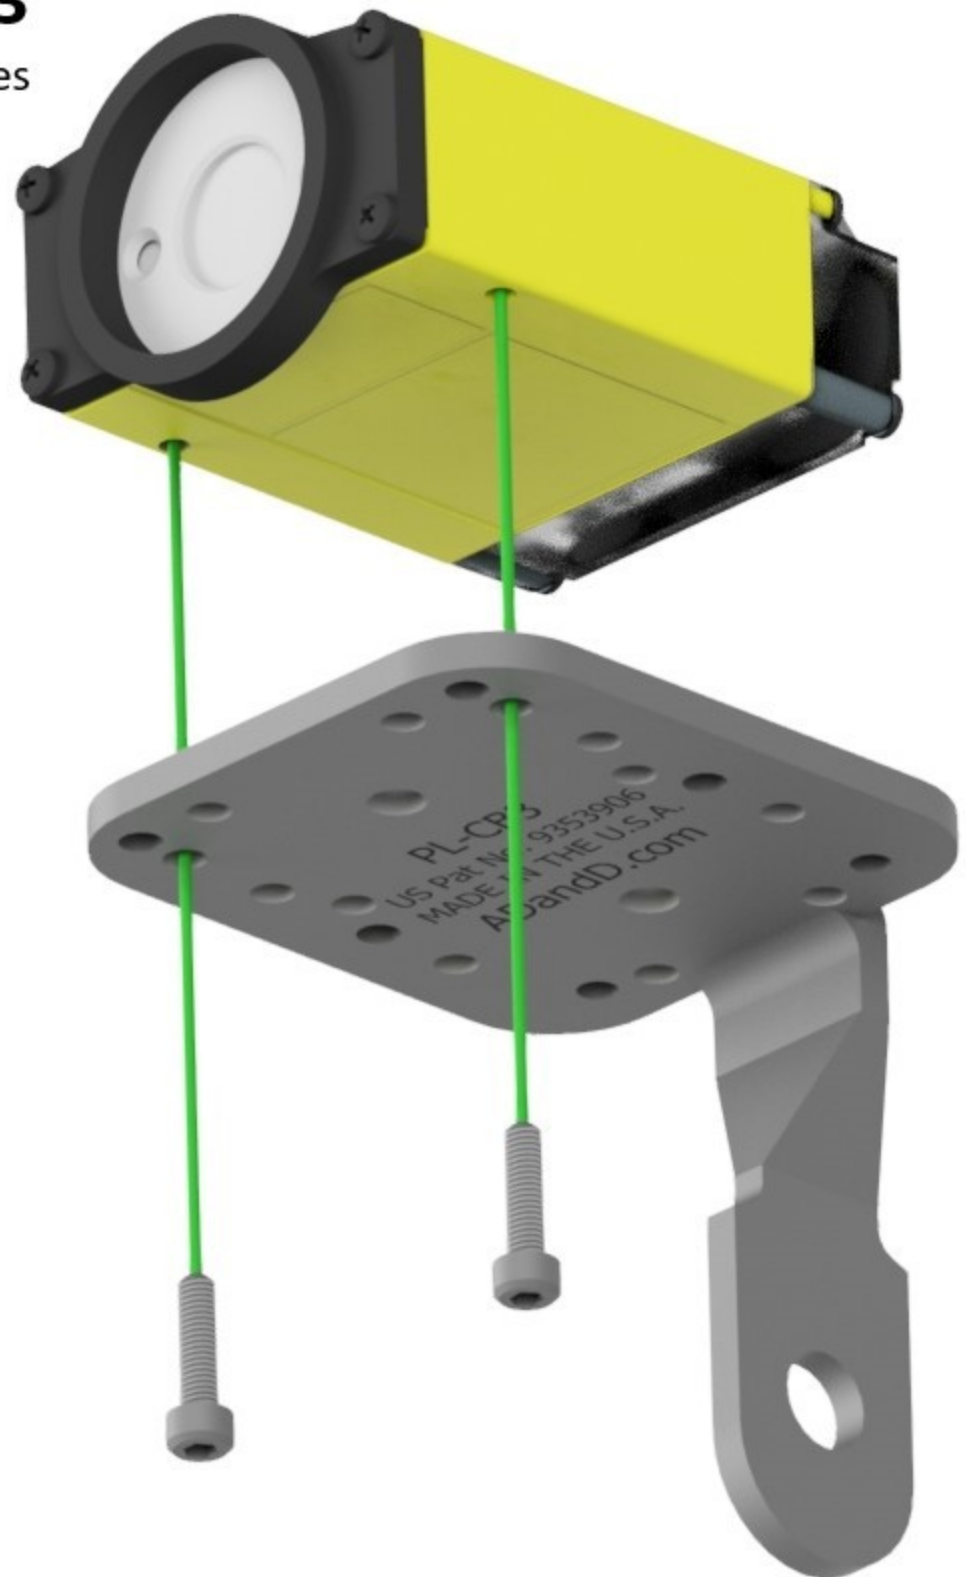

# ADandD Pop-Link #PL-CB3

Mounting for Cognex Dataman 200 Series

## Included Hardware

(2) M3-.5 X 6mm Lg SHCS