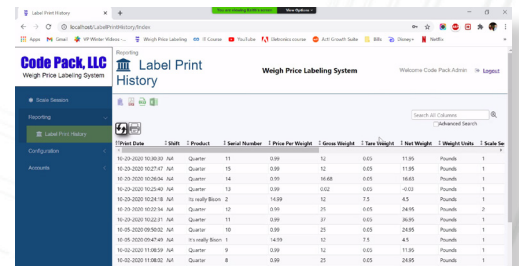

Code Pack LLC
30198 E Riverway • Pine City, MN 55063
320-629-9990 • 612-963-3082
www.codepackllc.com