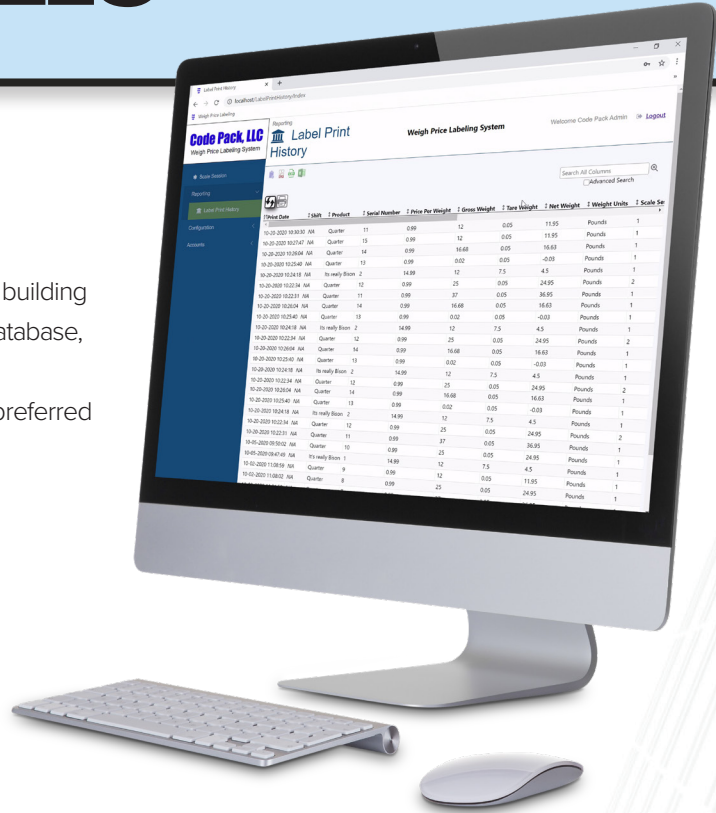

Code Pack, LLC

Weigh Price Labeling Software

Price labeling made simple.

We have developed a solution to weigh price labeling, building the integration between in-motion and bench scales, database, printer applicators and desktop printers. The best part?

It's bi-lingual. Our Software allows users to select their preferred language on the scale session and reporting pages.

Special Offerings

- Annual support programs with upgrades
- Telephone, email and on-site support
- Customizable label design, formatting and database management
- Bi-lingual screens selectable by user, allowing users an interface in their native language

How It Works

Weigh Price Labeling is a web-based program that can be standalone, or networked into an existing system. Within the program, the label for the product can be characterized with a product ID, description, barcode, unit price, serial number, date offset, unit tare weight, weight unit, and more.

The program uses Bar Tender, a separate third-party software, in the background. The software is an interface that brings Bar Tender together in a more easily configured view.

Within the system, you are able to access the label print history. This tab can be organized by print date, shift, product, serial number, price per weight, gross weight, tare weight, net weight and more.

For the configuration fields, you can access the label template, printer choice, different products and different scales.