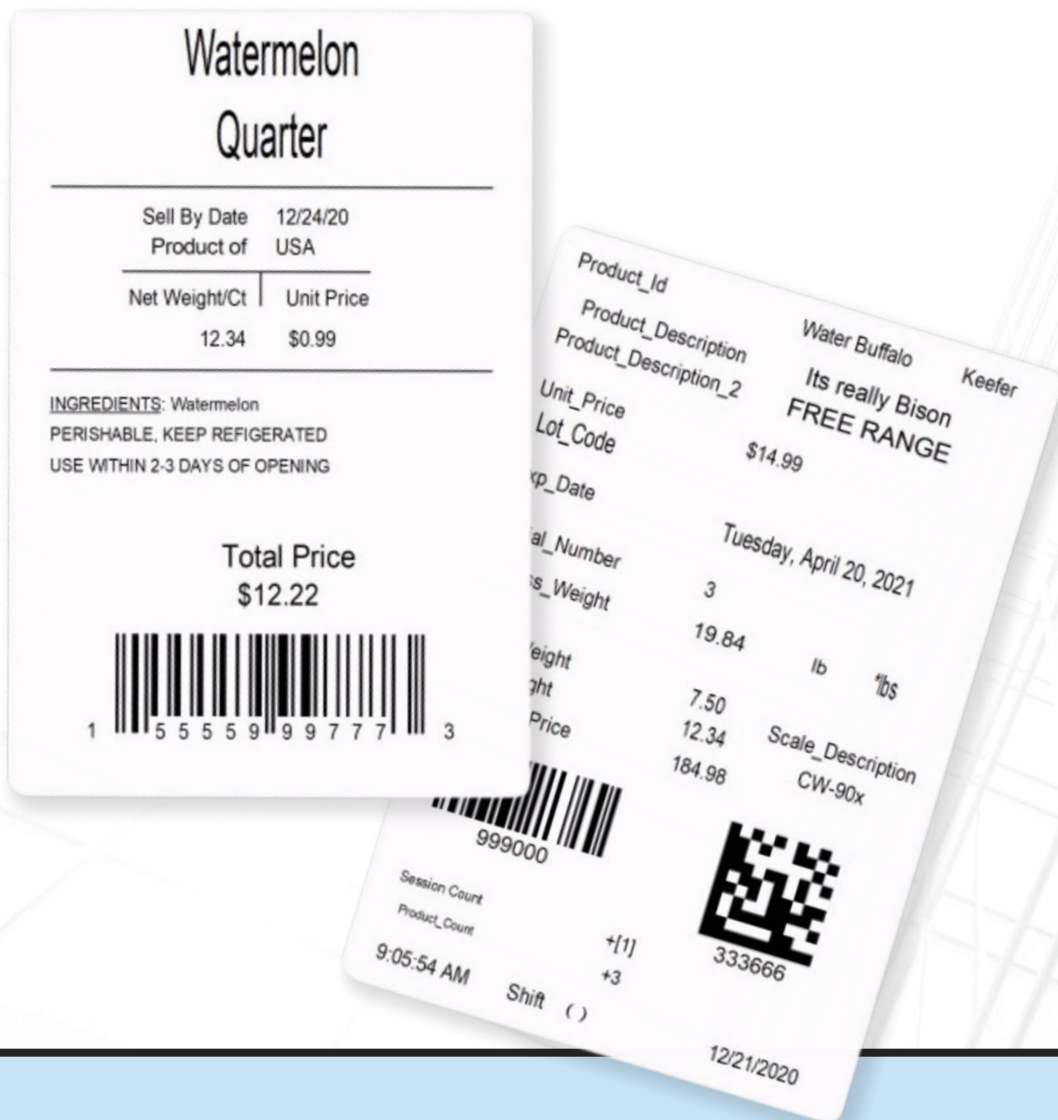

## My Weigh Weigh Price Labeling Software

The program uses Bar Tender, a separate third-party software, in the background. The software is an interface that brings Bar Tender together in a more easily configured view.

Within the system, you are able to access the label print history. This tab can be organized by print date, shift, product, serial number, price per weight, gross weight, tare weight, net weight and more.