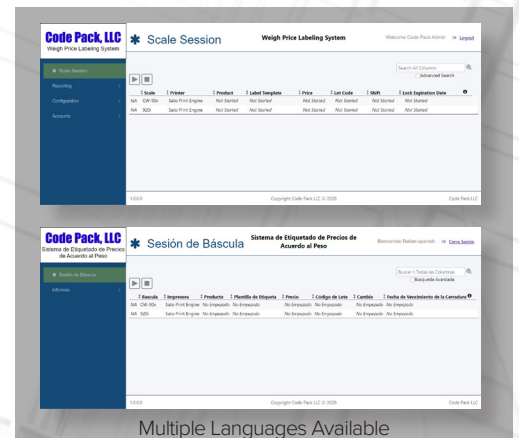

Code Pack LLC
30198 E Riverway • Pine City, MN 55063
320-629-9990 • 612-963-3082
www.codepackllc.com