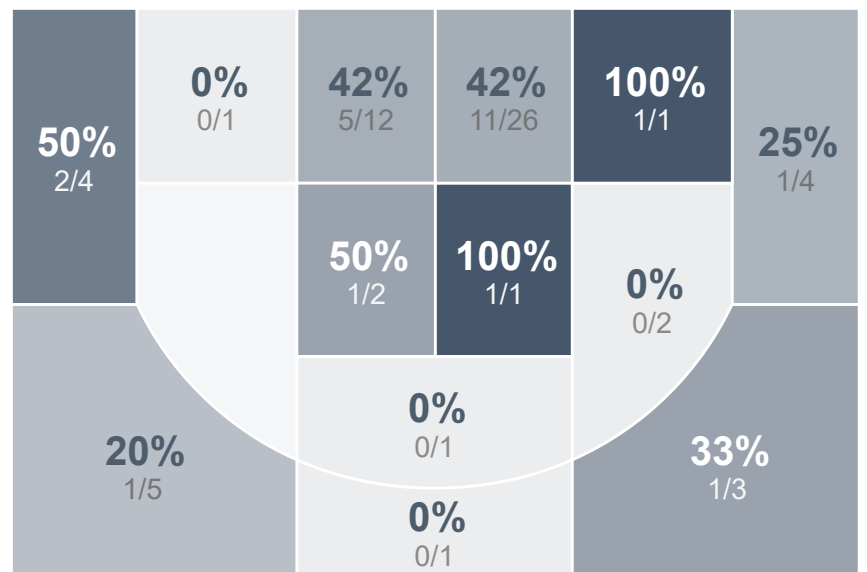

Mandan High School