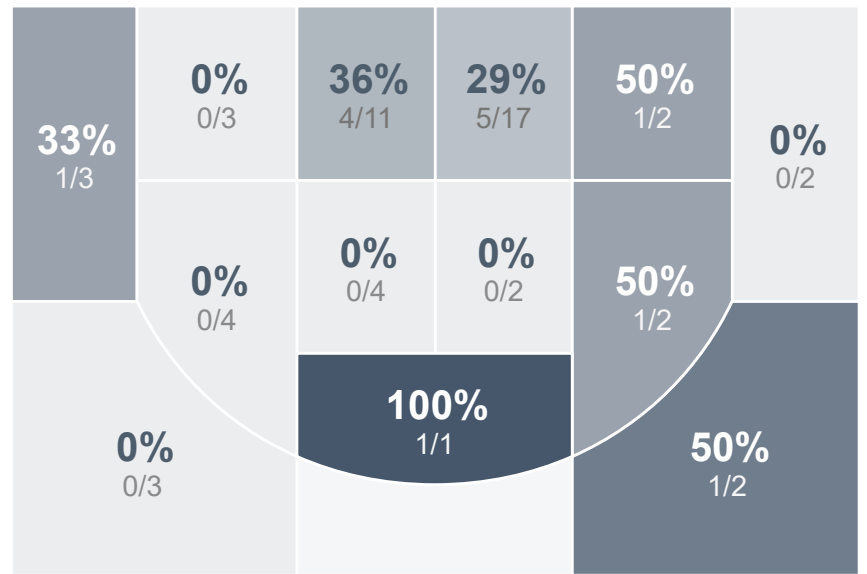

Girls' Varsity Basketball