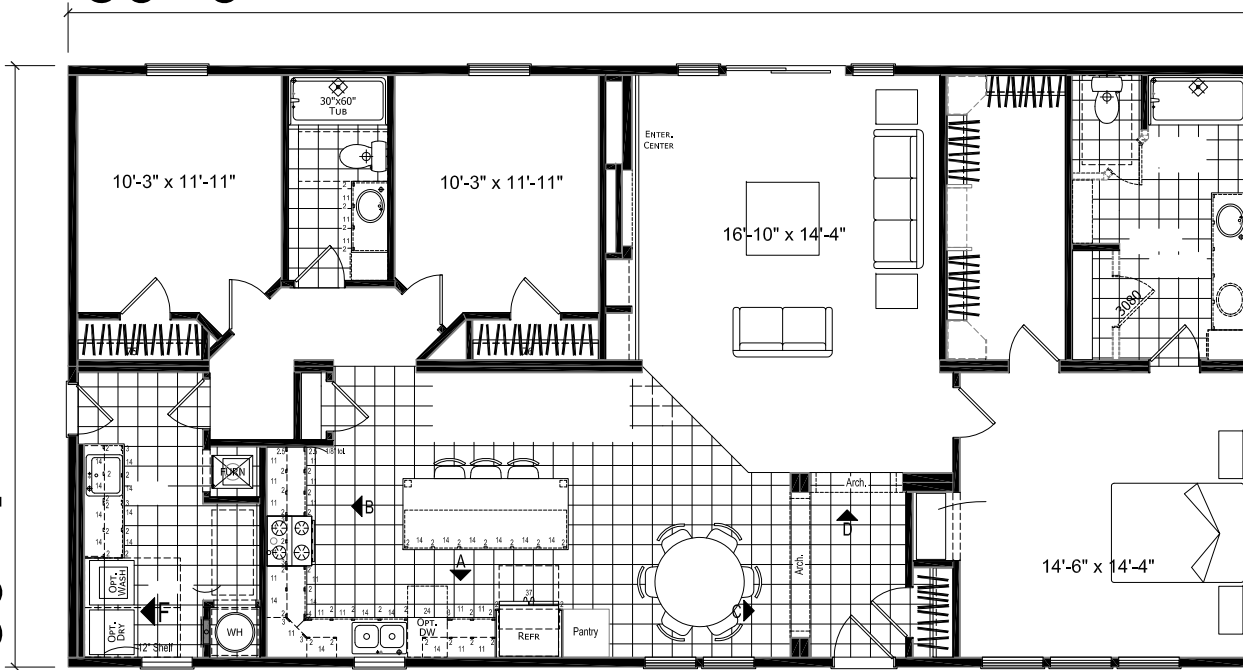

PONDEROSA

60'-0"

30'-4"

60 Version - 3 Bedrooms & 2 Bath w/ Front Laundry, Standard Kitchen and M. Bath