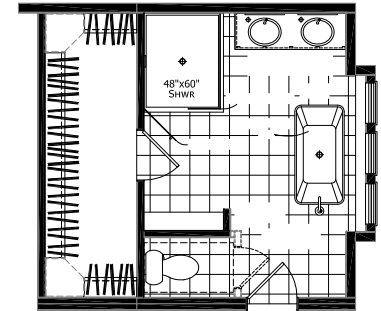

PONDEROSA

60'-0"

30'-4"

60 Version - 3 Bedrooms & 2 Bath w/ Front Laundry, Standard Kitchen and M. Bath