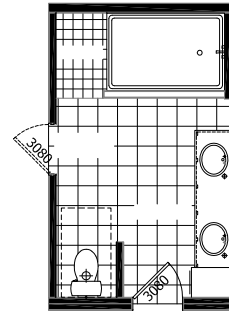

PONDEROSA

60'-0"

30'-4"

60 Version - 3 Bedrooms & 2 Bath w/ Front Laundry, Standard Kitchen and M. Bath