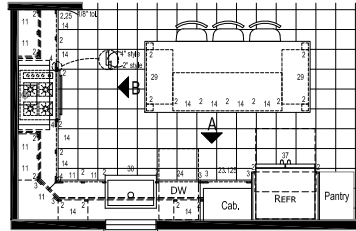

PONDEROSA

60'-0"

30'-4"

60 Version - 3 Bedrooms & 2 Bath w/ Front Laundry, Standard Kitchen and M. Bath