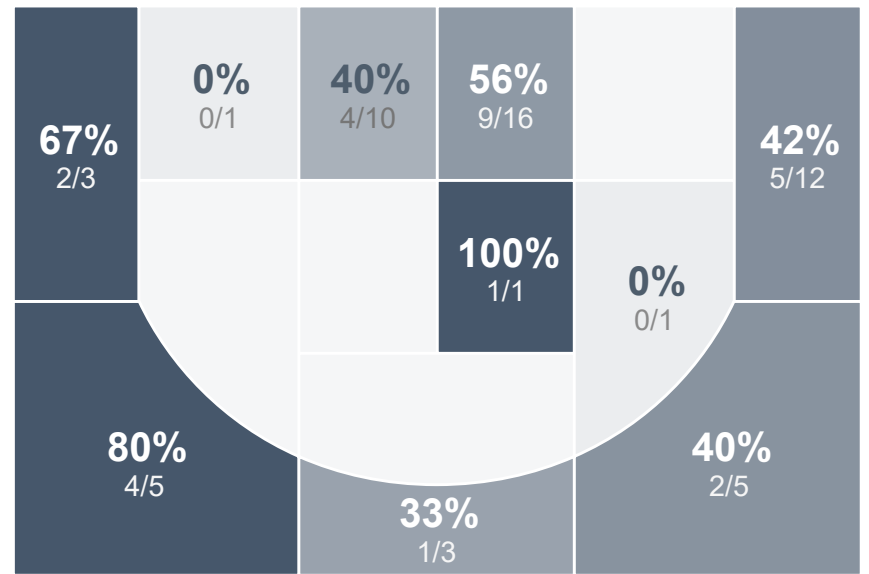

Box Score Report

CHS vs Watford City - Feb 7, 2020 - W 80-44

Period Stats

Team	1	2	Final
CHS	37	43	80
WCHS	26	18	44

Run Graph

Team Stats

	CHS	WCHS
Field Goal %	49.1%	34.8%
Effective Field Goal %	61.4%	39.1%
2FG Made/Attempted	14/29	12/35
2FG%	48.3%	34.3%
3FG Made/Attempted	14/28	4/11
3FG%	50.0%	36.4%
FT Made/Attempted	10/15	8/16
Free Throw Percentage	66.7%	50.0%
Points Per Possession	1.14	0.64
Transition Points	7	8
Points Off Turnovers	22	10
Second Chance Points	13	5
Points in the Paint	28	20
Offensive Rebounds	10	6
Defense Rebounds	28	20
Assists	19	6
Deflections	9	6
Steals	11	8
Blocks	6	2
Turnovers	16	21
Personal Fouls	14	12
Charges Taken	0	0

Century Patriots Girls Basketball

Watford City High School

Century Patriots Girls Basketball's Player Stats

Name	Pts	FG	3FG	FT	+/-	MINS	OREB	DREB	AST	DEFL	STL	BLK	TO	FOUL	CHG
#3 Ella Fridley	9	3/6	2/2	1/4	+ 23	21	3	5	4	1	1	0	3	1	0
#10 Brooklyn Price	0	0/0	0/0	0/0	+ 5	3	0	0	0	0	0	0	0	0	0
#11 Delani Clarke	2	0/1	0/1	2/2	+ 10	6	0	0	0	0	1	0	1	1	0
#12 Jocelyn Julson	10	4/8	2/3	0/0	+ 20	21	1	2	0	1	1	1	0	3	0
#14 Chloe Markovic	15	6/12	2/7	1/1	+ 15	24	2	4	3	0	0	0	1	1	0
#20 Abby Fletcher	0	0/0	0/0	0/0	+ 5	3	0	1	0	0	0	0	0	0	0
#22 Makayla Anderson	6	2/3	0/0	2/2	+ 22	19	0	0	2	2	3	1	1	0	0
#23 Julia Fitterer	16	6/10	4/8	0/0	+ 24	21	0	5	3	1	1	0	4	2	0
#24 Logan Nissley	13	4/8	3/5	2/2	+ 22	19	0	5	3	0	2	4	1	1	0
#25 Megan Klein	4	1/2	0/0	2/2	+ 9	13	0	1	0	1	0	0	2	2	0
#30 Ashton Kinnebrew	0	0/5	0/1	0/2	+ 14	25	2	4	3	3	2	0	2	2	0
#31 Gabby Rush	5	2/2	1/1	0/0	+ 11	7	0	0	1	0	0	0	1	1	0