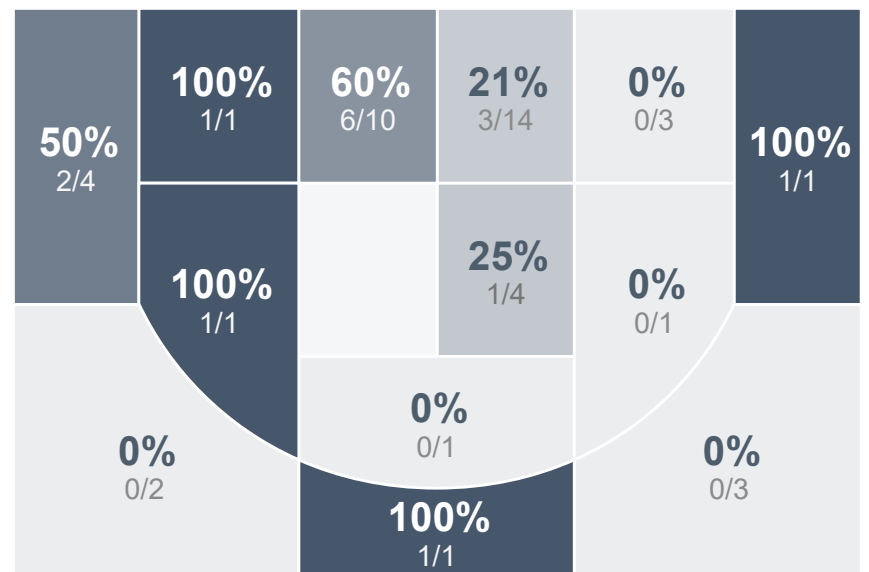

Box Score Report

CHS vs Watford City - Feb 7, 2020 - W 80-44

Period Stats

Team	1	2	Final
CHS	37	43	80
WCHS	26	18	44

Run Graph

Team Stats

	CHS	WCHS
Field Goal %	49.1%	34.8%
Effective Field Goal %	61.4%	39.1%
2FG Made/Attempted	14/29	12/35
2FG%	48.3%	34.3%
3FG Made/Attempted	14/28	4/11
3FG%	50.0%	36.4%
FT Made/Attempted	10/15	8/16
Free Throw Percentage	66.7%	50.0%
Points Per Possession	1.14	0.64
Transition Points	7	8
Points Off Turnovers	22	10
Second Chance Points	13	5
Points in the Paint	28	20
Offensive Rebounds	10	6
Defense Rebounds	28	20
Assists	19	6
Deflections	9	6
Steals	11	8
Blocks	6	2
Turnovers	16	21
Personal Fouls	14	12
Charges Taken	0	0

Century Patriots Girls Basketball

Watford City High School

Century Patriots Girls Basketball's Player Stats

Name	Pts	FG	3FG	FT	+/-	MINS	OREB	DREB	AST	DEFL	STL	BLK	TO	FOUL	CHG
#3 Ella Fridley	9	3/6	2/2	1/4	+ 23	21	3	5	4	1	1	0	3	1	0
#10 Brooklyn Price	0	0/0	0/0	0/0	+ 5	3	0	0	0	0	0	0	0	0	0
#11 Delani Clarke	2	0/1	0/1	2/2	+ 10	6	0	0	0	0	1	0	1	1	0
#12 Jocelyn Julson	10	4/8	2/3	0/0	+ 20	21	1	2	0	1	1	1	0	3	0
#14 Chloe Markovic	15	6/12	2/7	1/1	+ 15	24	2	4	3	0	0	0	1	1	0
#20 Abby Fletcher	0	0/0	0/0	0/0	+ 5	3	0	1	0	0	0	0	0	0	0
#22 Makayla Anderson	6	2/3	0/0	2/2	+ 22	19	0	0	2	2	3	1	1	0	0
#23 Julia Fitterer	16	6/10	4/8	0/0	+ 24	21	0	5	3	1	1	0	4	2	0
#24 Logan Nissley	13	4/8	3/5	2/2	+ 22	19	0	5	3	0	2	4	1	1	0
#25 Megan Klein	4	1/2	0/0	2/2	+ 9	13	0	1	0	1	0	0	2	2	0
#30 Ashton Kinnebrew	0	0/5	0/1	0/2	+ 14	25	2	4	3	3	2	0	2	2	0
#31 Gabby Rush	5	2/2	1/1	0/0	+ 11	7	0	0	1	0	0	0	1	1	0