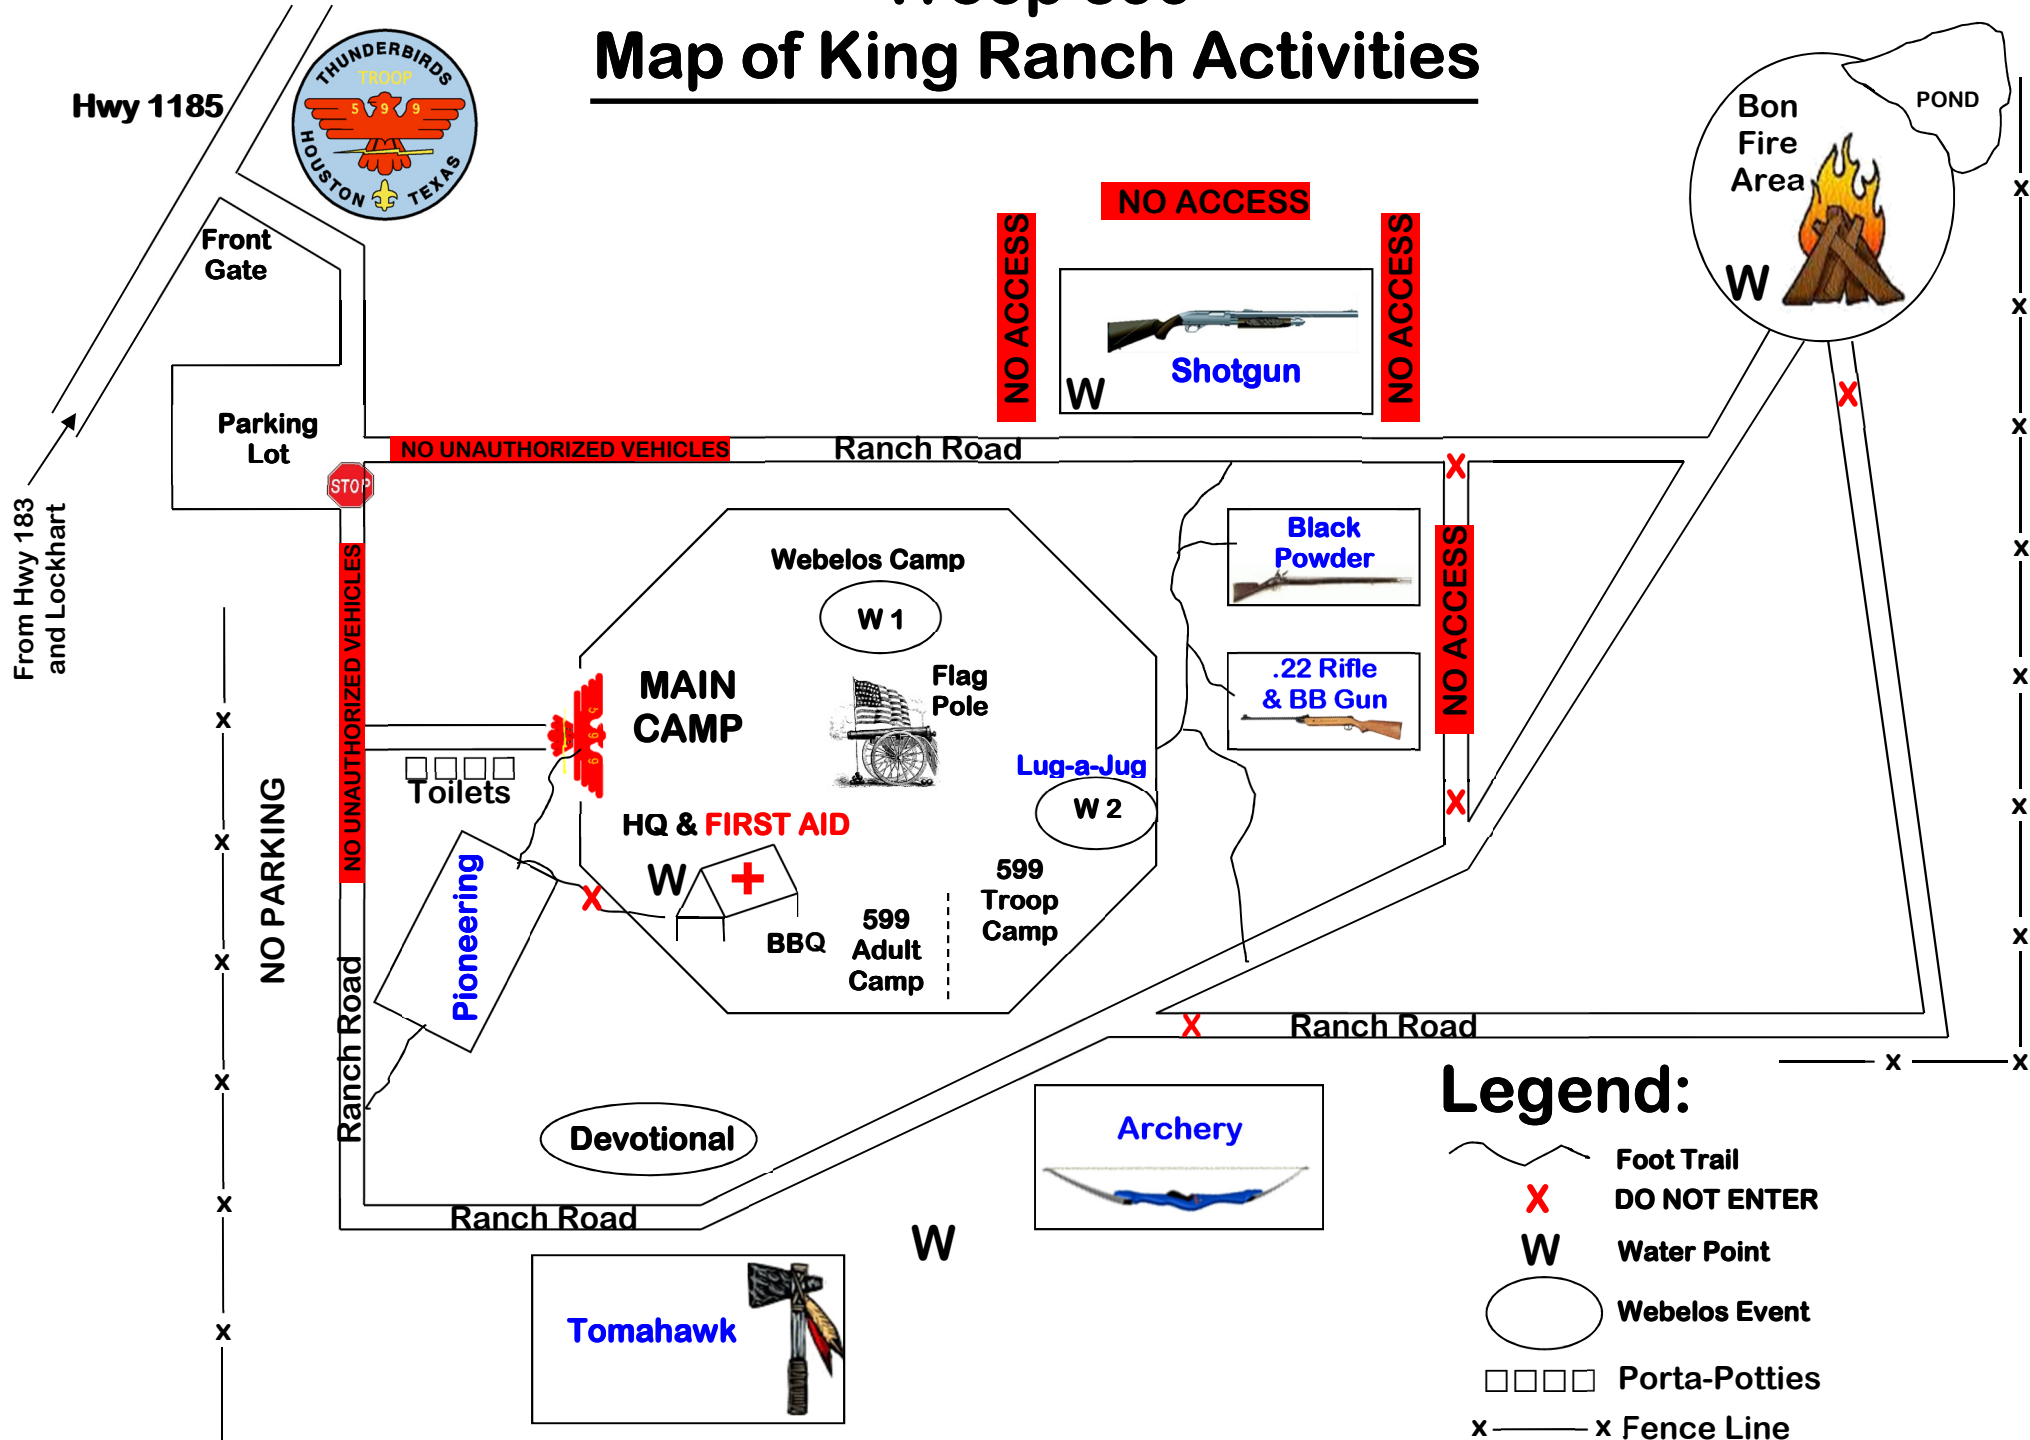

Troop 599

Map of King Ranch Activities

Legend:

- Foot Trail
- DO NOT ENTER
- Water Point
- Webelos Event
- Porta-Potties
- Fence Line