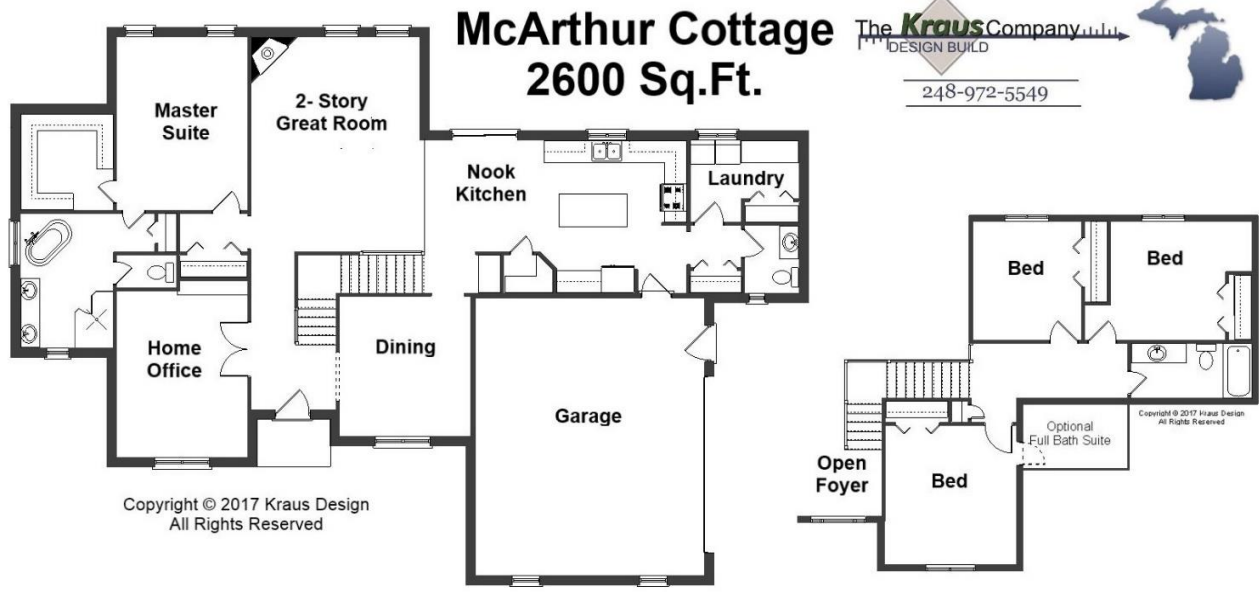

Your Land Your Style Your Home Your Way
Design + Build = Your Best Value

Setting the New Standard

Your Land Your Style Your Home Your Way
Design + Build = Your Best Value

McArthur Cottage V MG
2995 Sq.Ft.