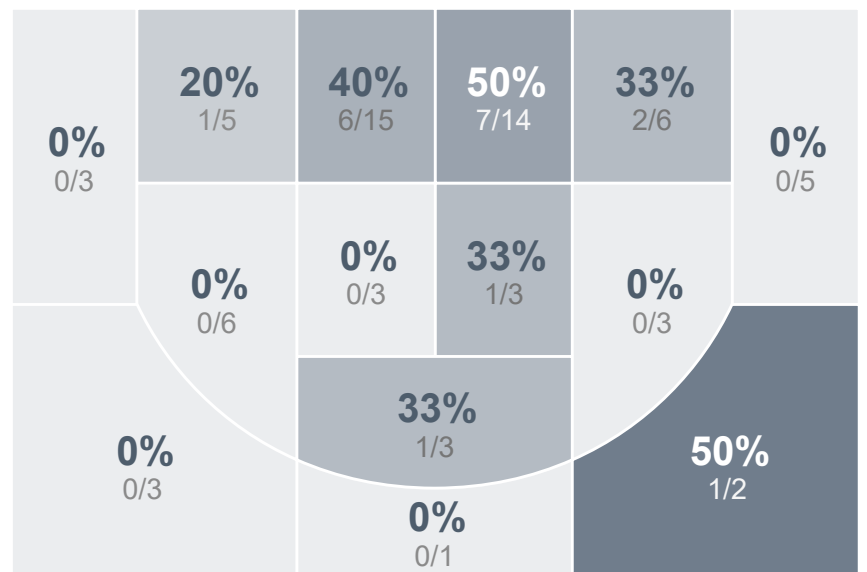

Turtle Mountain High School