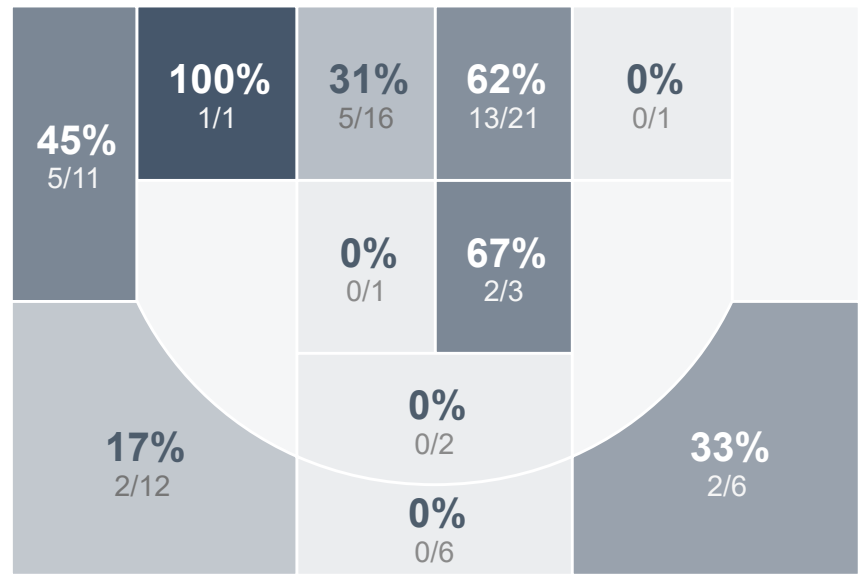

Girls Varsity Basketball