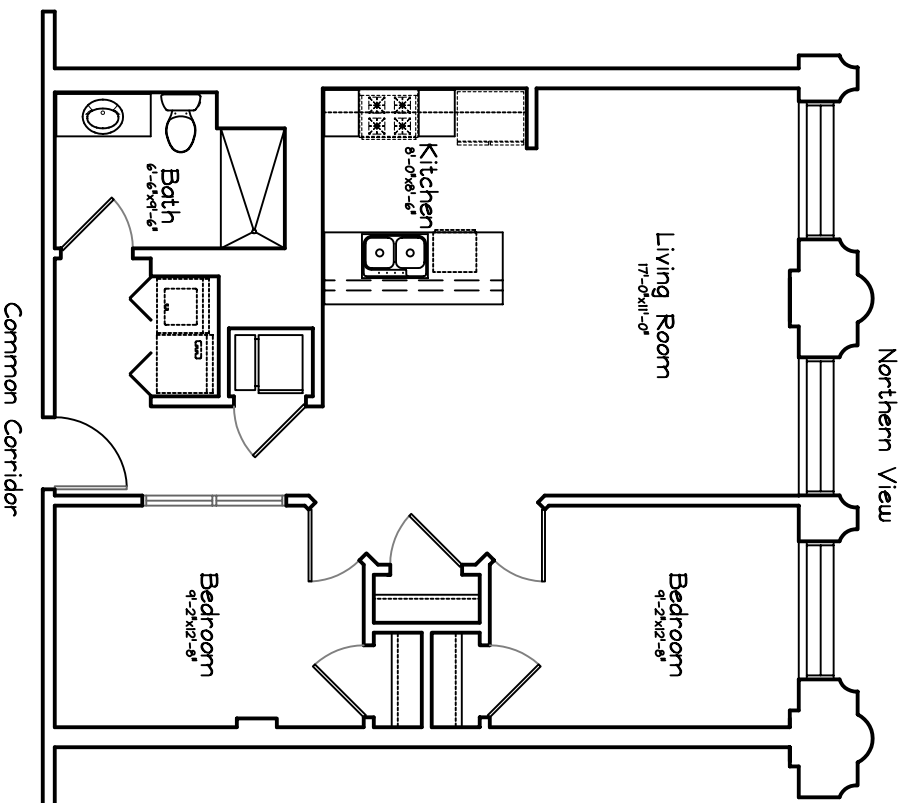

# PLANKINTON LOFT APARTMENTS - 4th FLOOR

Unit #457 = 865 sq ft  
Two Bedroom, 1 Bath

Scale : 1/8" = 1'-0"

Square Footage taken from center of corridor/party walls to exterior of furred walls.